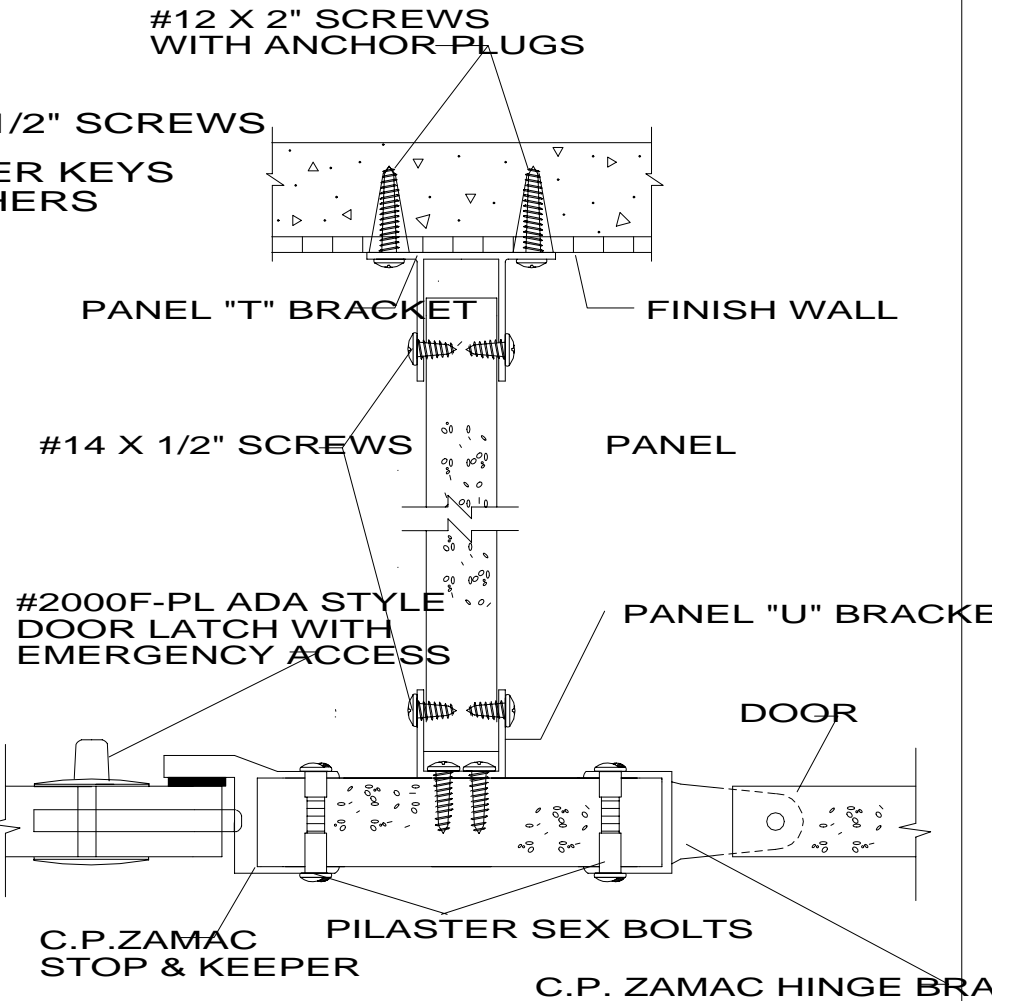

CEILING CONNECTION

FLOOR CONNECTION

**SERIES 60-4 FLR. TO CLG.
CONSTRUCTION DETAILS**

GENERAL PARTITIONS Mfg. Corp.

1702 Peninsula Drive, Erie PA
P.O. Box 8370, Erie, PA 16505-0370
Phone (814) 833-1154 FAX (814) 838-3473