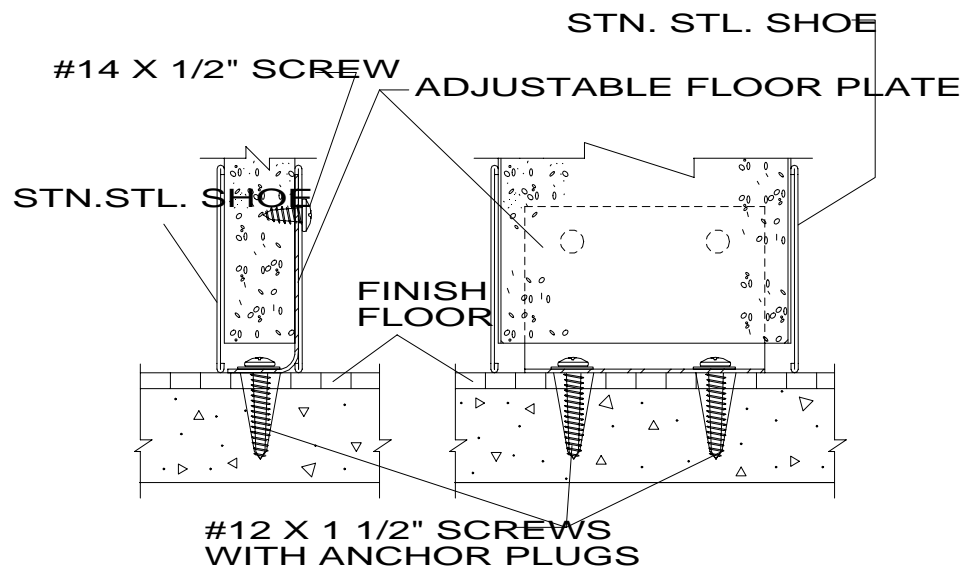

CEILING CONNECTION

FLOOR CONNECTION

**SERIES 60-4 FLR. TO CLG.
CONSTRUCTION DETAILS**

GENERAL PARTITIONS Mfg. Corp.

1702 Peninsula Drive, Erie PA
P.O. Box 8370, Erie, PA 16505-0370
Phone (814) 833-1154 FAX (814) 838-3473