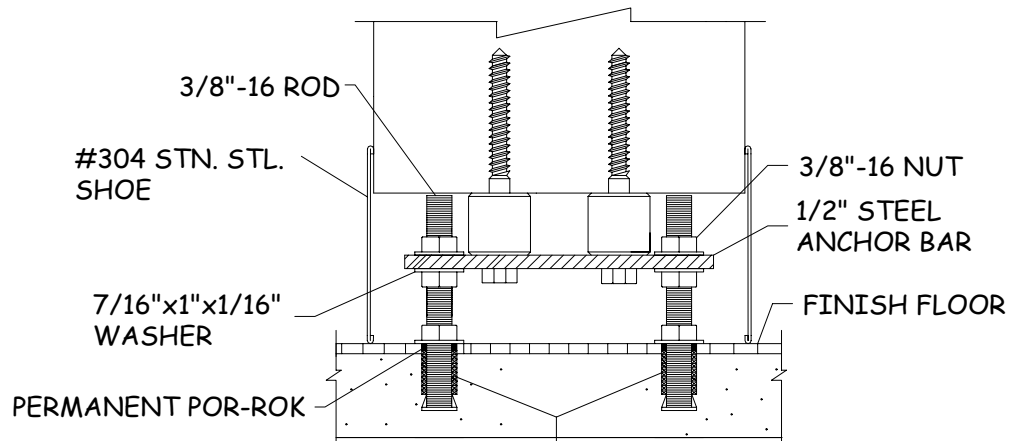

BACKING LOCATIONS

#12 X 2" SCREWS
WITH ANCHOR PLUGS

30-4 FLOOR CONNECTION

FBS-4 PL URINAL SCREEN

GENERAL PARTITIONS Mfg. Corp.

1702 Peninsula Drive, Erie PA
P.O. Box 8370, Erie, PA 16505-0370
Phone (814) 833-1154 FAX (814) 838-3473