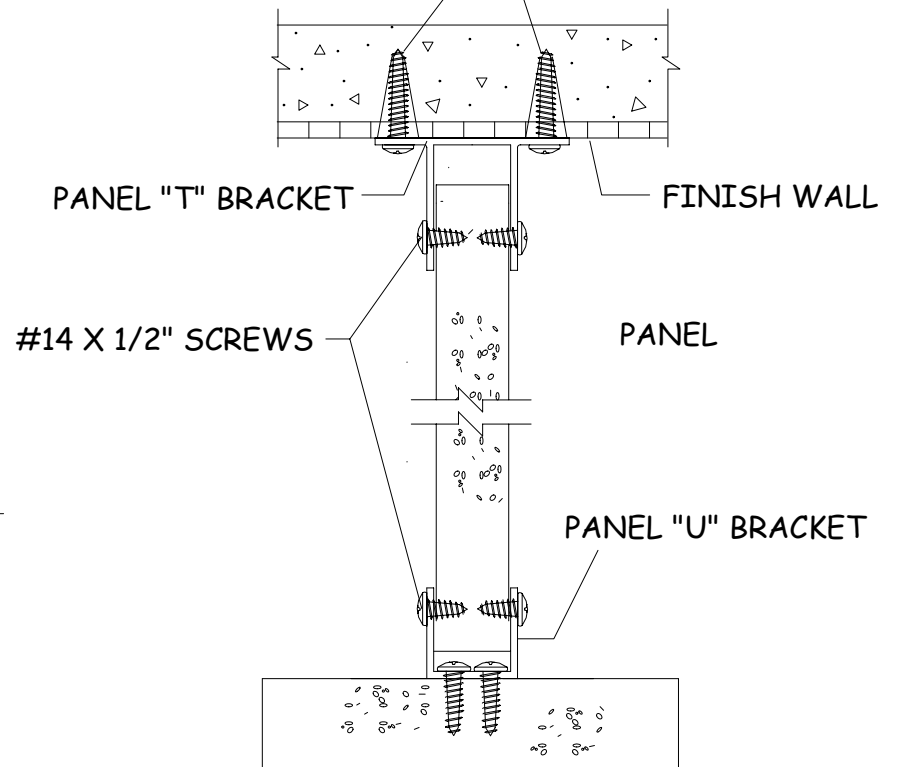

BACKING LOCATIONS

#12 X 2" SCREWS
WITH ANCHOR PLUGS

30-4 FLOOR CONNECTION

FBS-4 PL URINAL SCREEN

GENERAL PARTITIONS Mfg. Corp.

1702 Peninsula Drive, Erie PA
P.O. Box 8370, Erie, PA 16505-0370
Phone (814) 833-1154 FAX (814) 838-3473