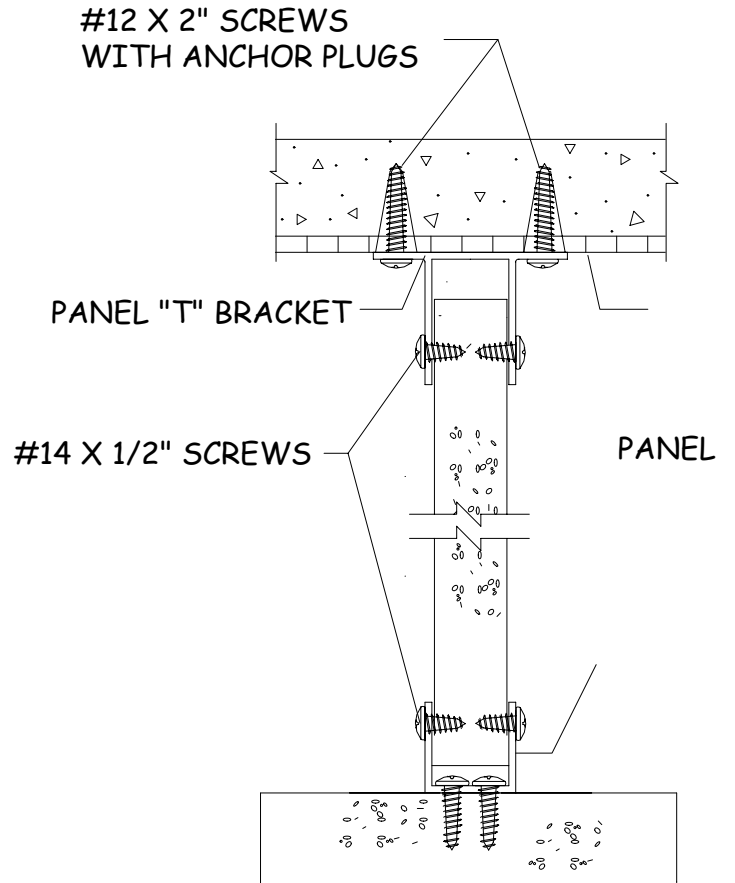

BACKING LOCATIONS

GENERAL PARTITIONS Mfg. Corp.
1702 Peninsula Drive, Erie PA
P.O. Box 8370, Erie, PA 16505-0370
Phone (814) 833-1154 FAX (814) 838-3473