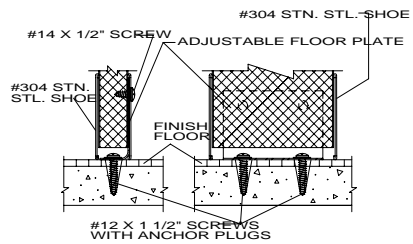

BACKING LOCATIONS

FLOOR CONNECTION

GENERAL PARTITIONS Mfg. Corp.
 1702 Peninsula Drive, Erie PA
 P.O. Box 8370, Erie, PA 16505-0370
 Phone (814) 833-1154 FAX (814) 838-3473