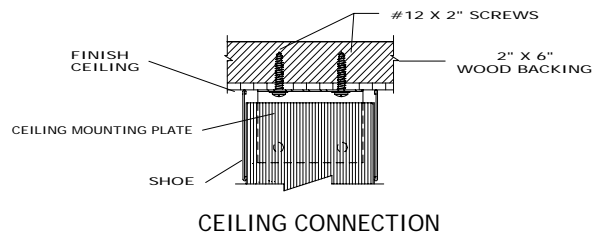

BACKING LOCATIONS

FLOOR CONNECTION

GENERAL PARTITIONS Mfg. Corp.
 1702 Peninsula Drive, Erie PA
 P.O. Box 8370, Erie, PA 16505-0370
 Phone (814) 833-1154 FAX (814) 838-3473