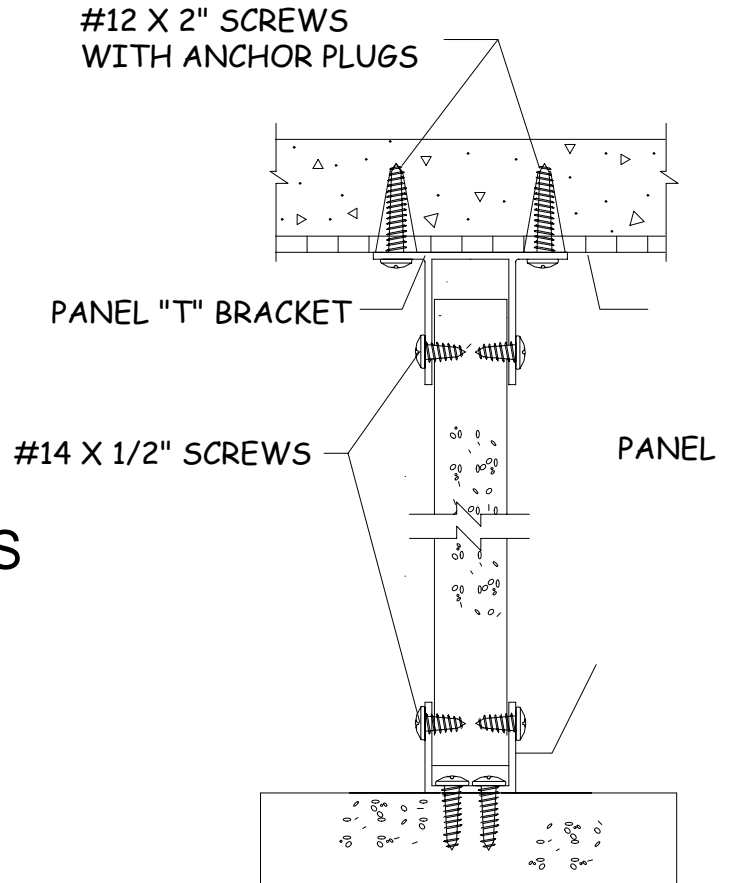

BACKING LOCATIONS

FLOOR CONNECTION

GENERAL PARTITIONS Mfg. Corp.
 1702 Peninsula Drive, Erie PA
 P.O. Box 8370, Erie, PA 16505-0370
 Phone (814) 833-1154 FAX (814) 838-3473