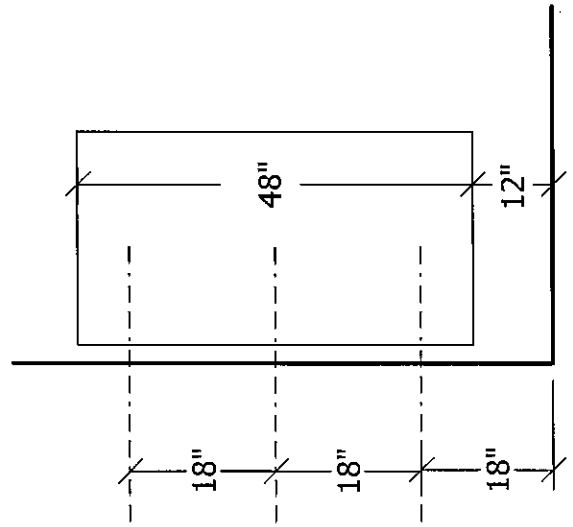

#12 X 2" S.S. SCREWS
WITH ANCHOR PLUGS

#5050 PL S/S SCREEN BRACKETS

FINISH WALL

S/S
SEX BOLTS

BACKING LOCATIONS

WHS-6 SPC URINAL SCREEN

GENERAL PARTITIONS Mfg. Corp.
1702 Peninsula Drive, Erie PA
P.O. Box 8370, Erie, PA 16505-0370
Phone (814) 833-1154 FAX (814) 838-3473