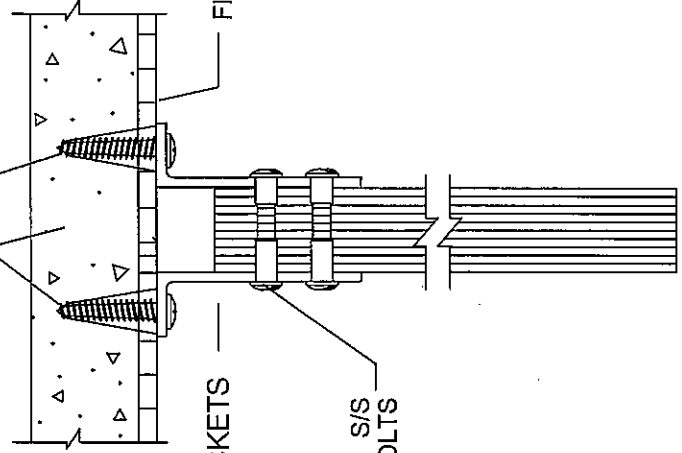

#12 X 2" S.S. SCREWS
WITH ANCHOR PLUGS

#5050 PL S/S SCREEN BRACKETS

FINISH WALL

S/S
SEX BOLTS

BACKING LOCATIONS

WHS-6 SPC URINAL SCREEN

GENERAL PARTITIONS Mfg. Corp.
1702 Peninsula Drive, Erie PA
P.O. Box 8370, Erie, PA 16505-0370
Phone (814) 833-1154 FAX (814) 838-3473