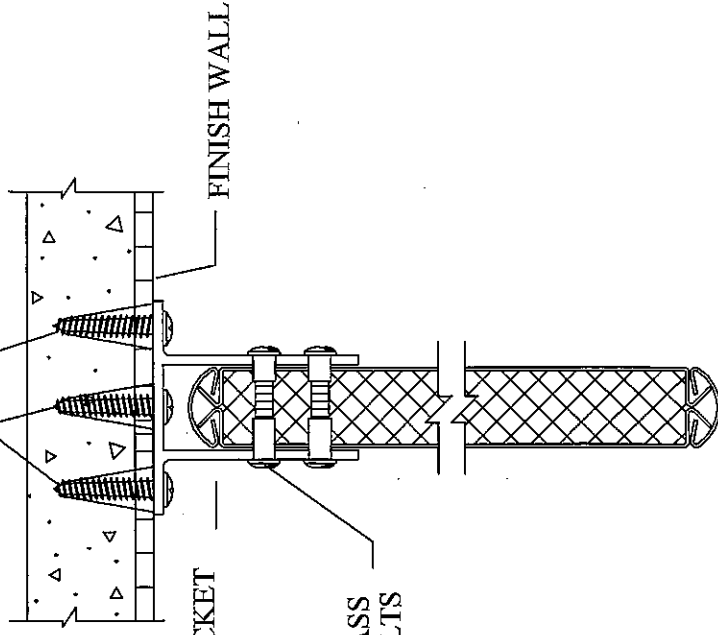

#12 X 2" S.S. SCREWS  
WITH ANCHOR PLUGS

#5000 PL SCREEN BRACKET  
STAINLESS STEEL

C.P. BRASS  
SEX BOLTS

FINISH WALL

BACKING LOCATIONS

WHS-3 STN. STL. URINAL SCREEN

**GENERAL  
PARTITIONS** Mfg. Corp.

1702 Peninsula Drive, Erie, PA  
P.O. Box 8370, Erie, PA 16505-0370  
Phone (814) 833-1154 FAX (814) 838-3473