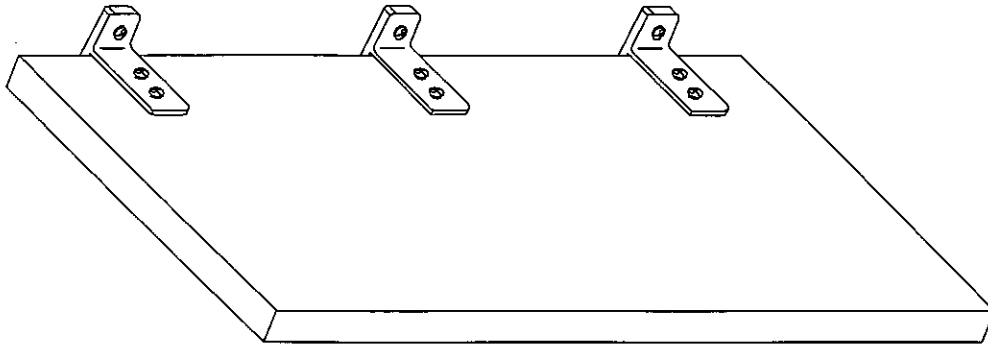

#12 X 2" S.S. SCREWS  
WITH ANCHOR PLUGS

#5000 PL SCREEN BRACKET  
STAINLESS STEEL

C.P. BRASS  
SEX BOLTS

FINISH WALL

BACKING LOCATIONS

WHS-3 STN. STL. URINAL SCREEN

**GENERAL  
PARTITIONS** Mfg. Corp.

1702 Peninsula Drive, Erie, PA  
P.O. Box 8370, Erie, PA 16505-0370  
Phone (814) 833-1154 FAX (814) 838-3473