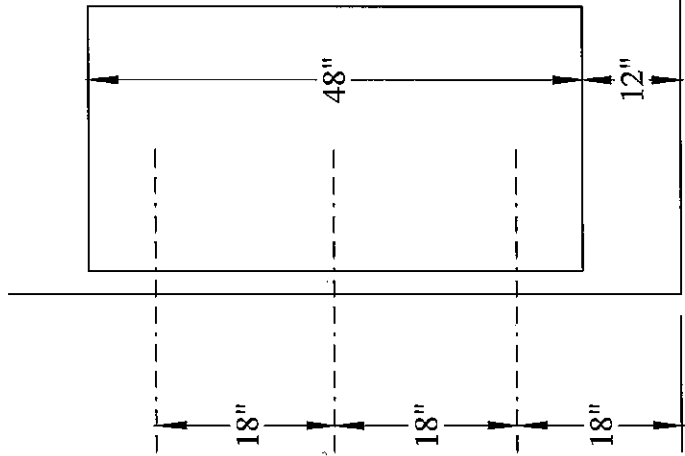

#12 X 2" S.S. SCREWS  
WITH ANCHOR PLUGS

#5000 PL SCREEN BRACKET  
STAINLESS STEEL

C.P. BRASS  
SEX BOLTS

FINISH WALL

BACKING LOCATIONS

WHS-3 STN. STL. URINAL SCREEN

**GENERAL  
PARTITIONS** Mfg. Corp.

1702 Peninsula Drive, Erie, PA  
P.O. Box 8370, Erie, PA 16505-0370  
Phone (814) 833-1154 FAX (814) 838-3473