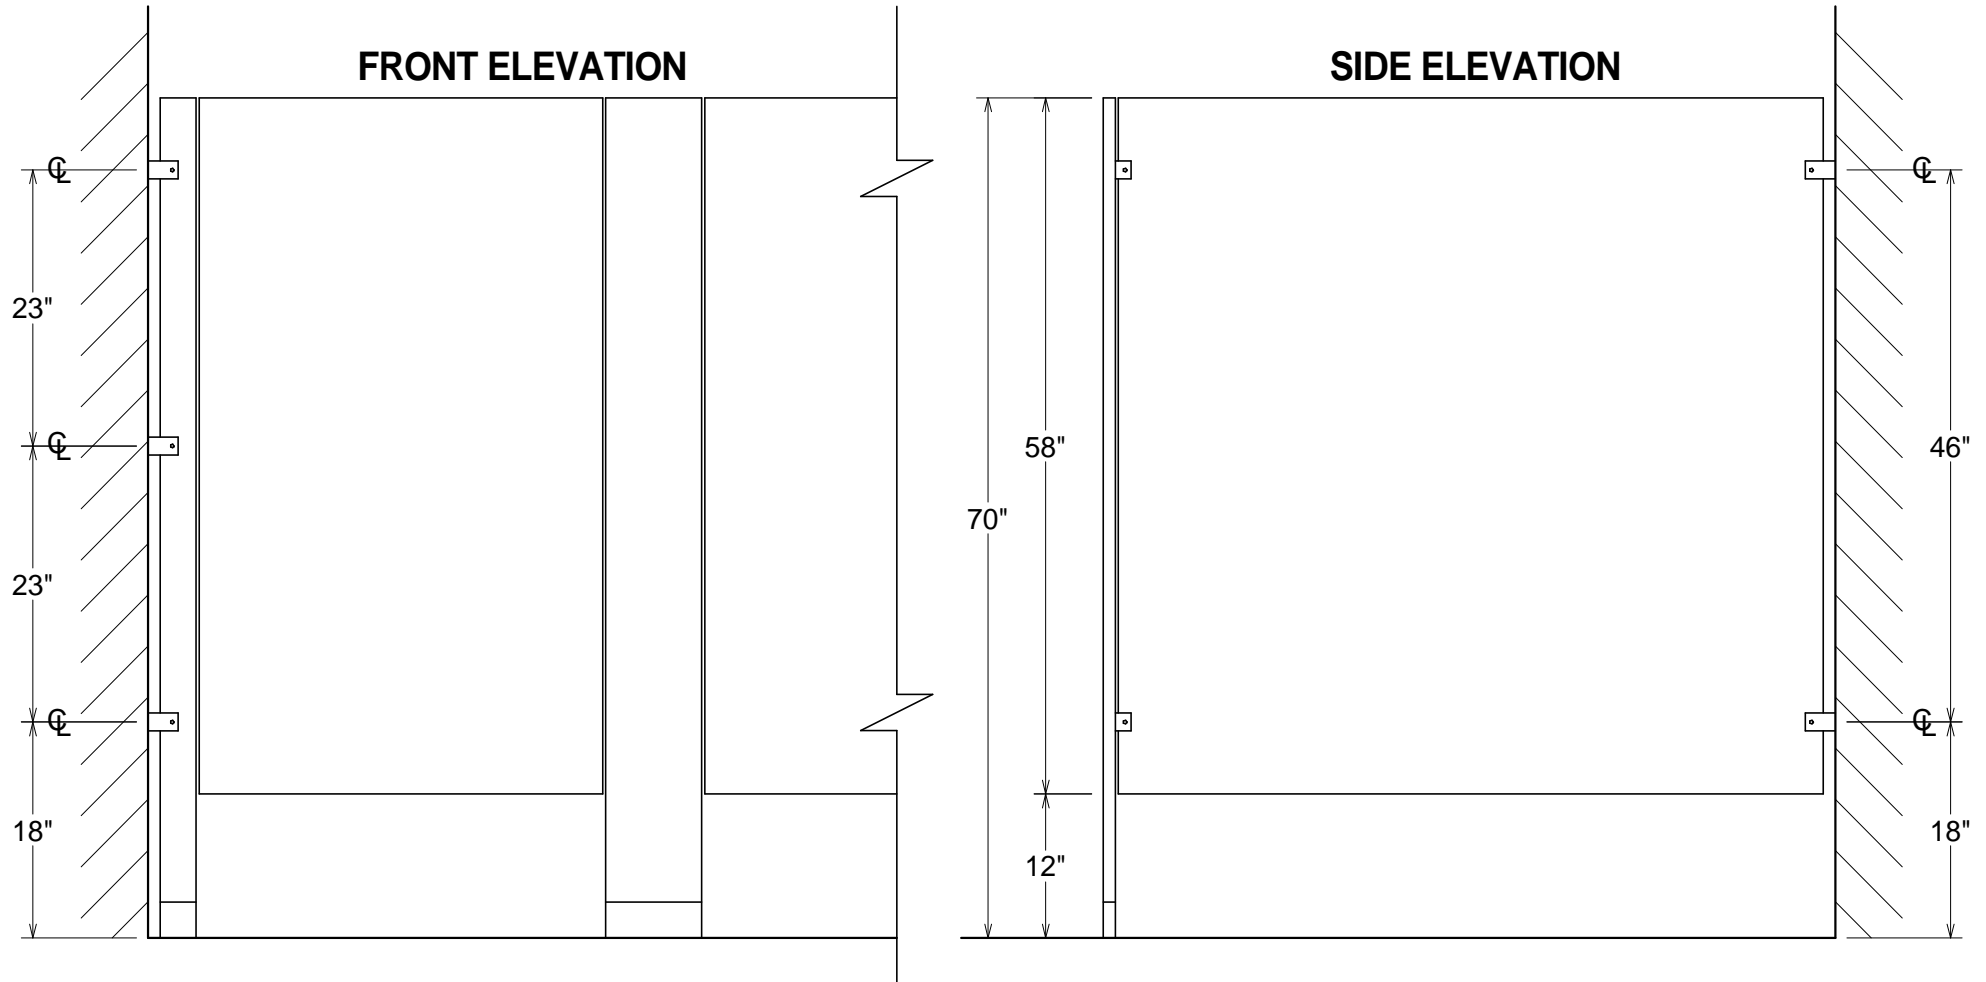

POWDER COATED STEEL

GENERAL PARTITIONS Mfg. Corp.
1702 Peninsula Drive, Erie PA
P.O. Box 8370, Erie, PA 16505-0370
Phone (814) 833-1154 FAX (814) 838-3473

SERIES 30 - TYPICAL ELEVATION
BACKING POINTS FOR OTHER THAN MASONRY WALLS INDICATED
STANDARD HARDWARE