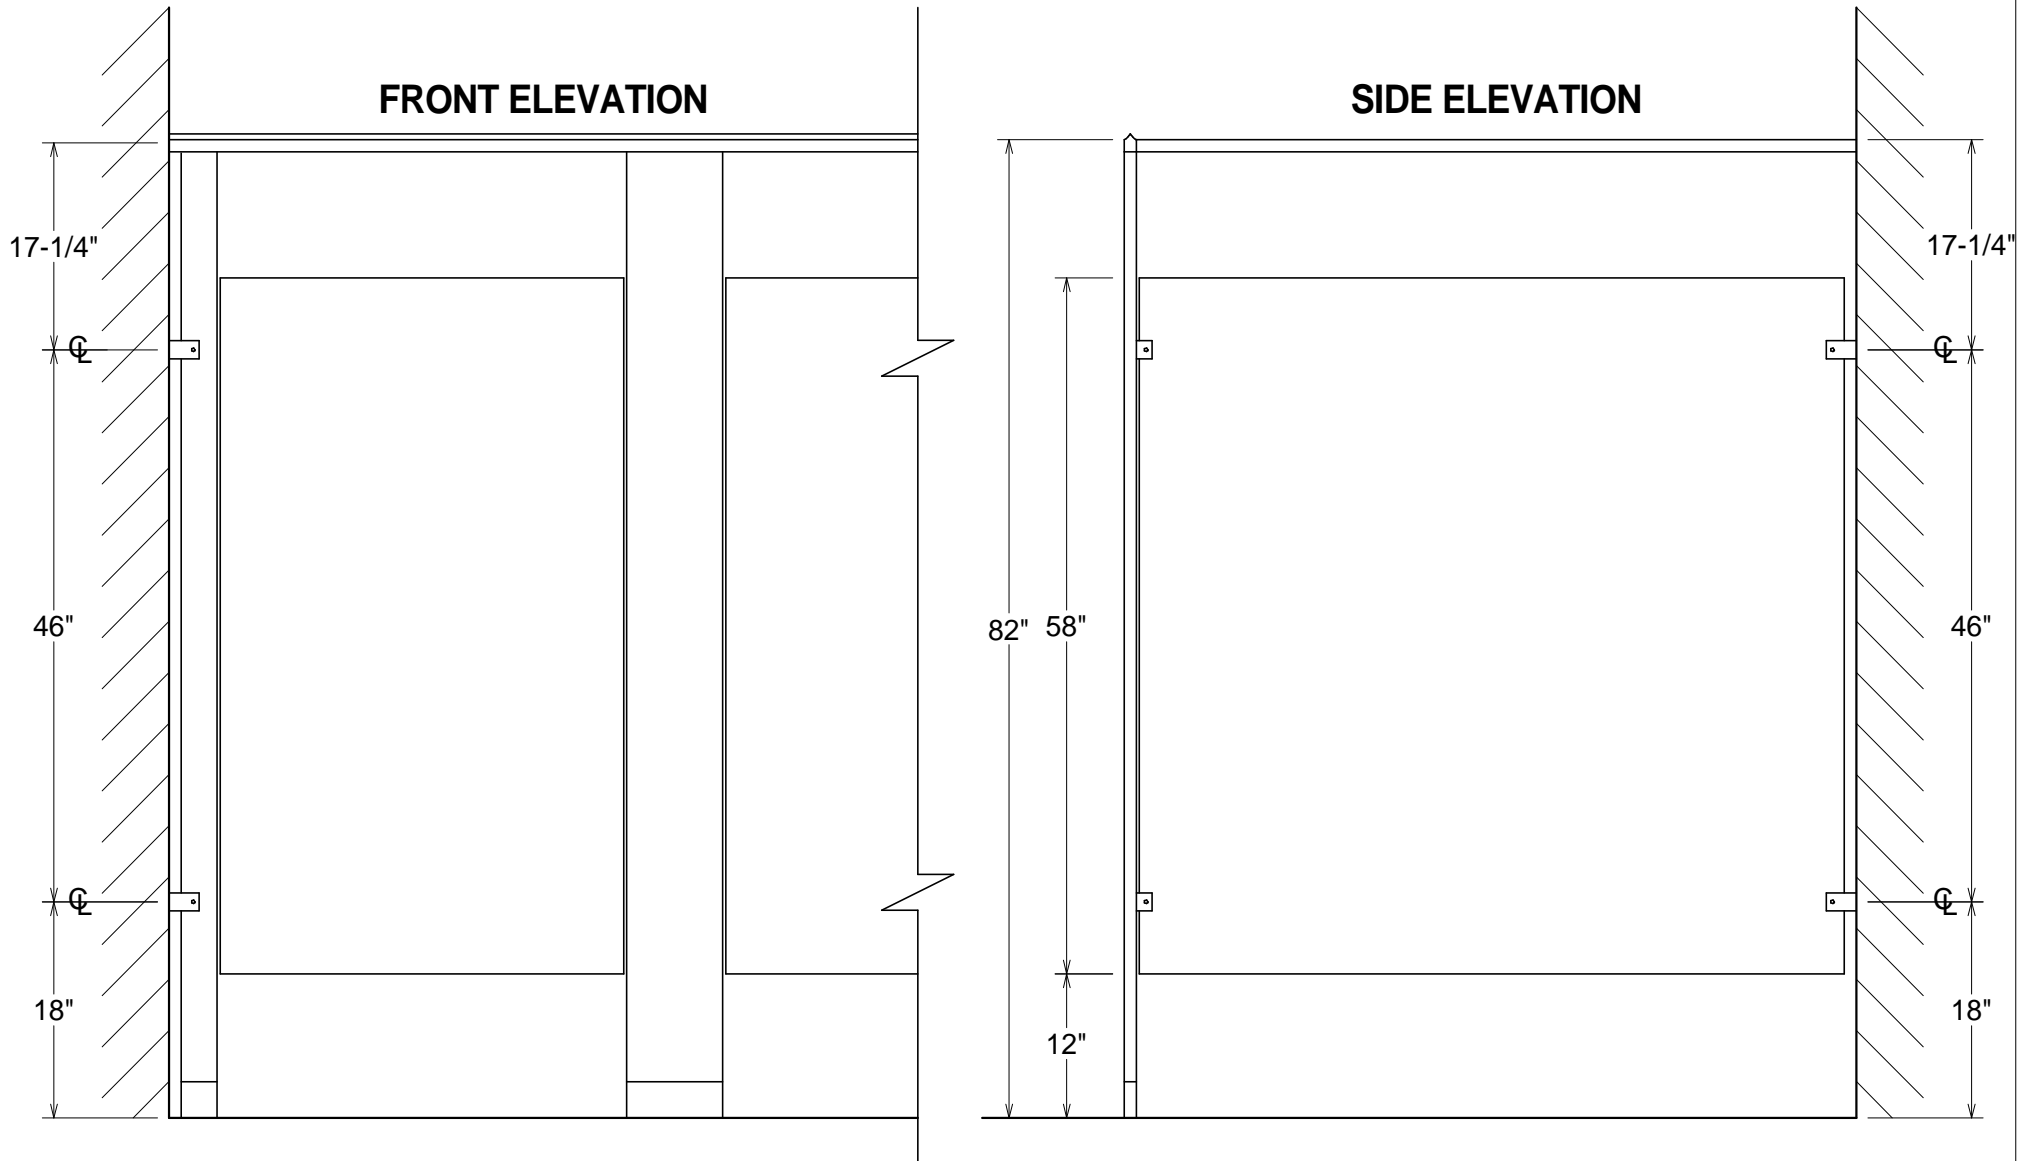

POWDER COATED STEEL

GENERAL PARTITIONS Mfg. Corp.
1702 Peninsula Drive, Erie PA
P.O. Box 8370, Erie, PA 16505-0370
Phone (814) 833-1154 FAX (814) 838-3473

SERIES 40 - TYPICAL ELEVATION
BACKING POINTS FOR OTHER THAN MASONRY WALLS INDICATED
STANDARD HARDWARE