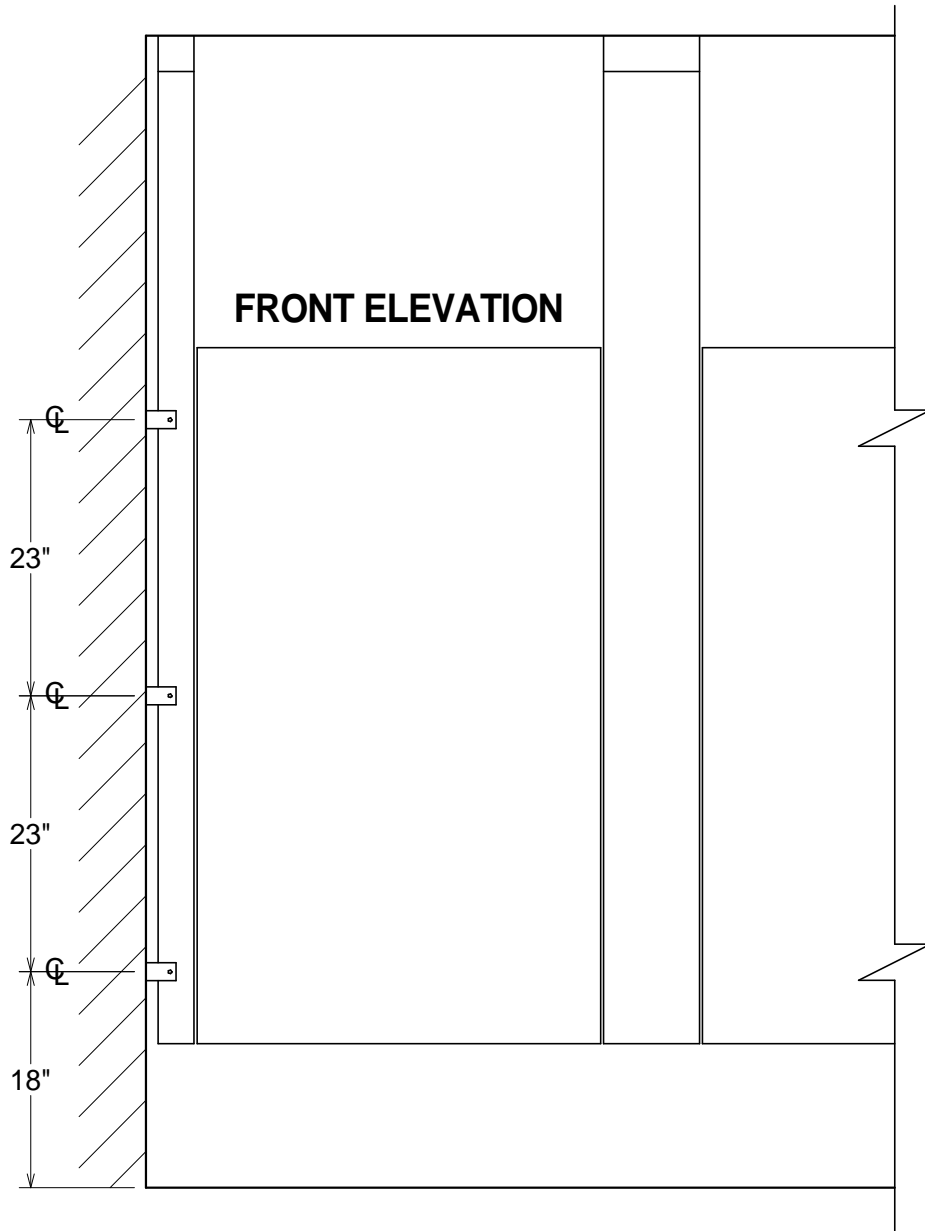

POWDER COATED STEEL

GENERAL PARTITIONS Mfg. Corp.
1702 Peninsula Drive, Erie PA
P.O. Box 8370, Erie, PA 16505-0370
Phone (814) 833-1154 FAX (814) 838-3473

SERIES 50 - TYPICAL ELEVATION
BACKING POINTS FOR OTHER THAN MASONRY WALLS INDICATED
STANDARD HARDWARE