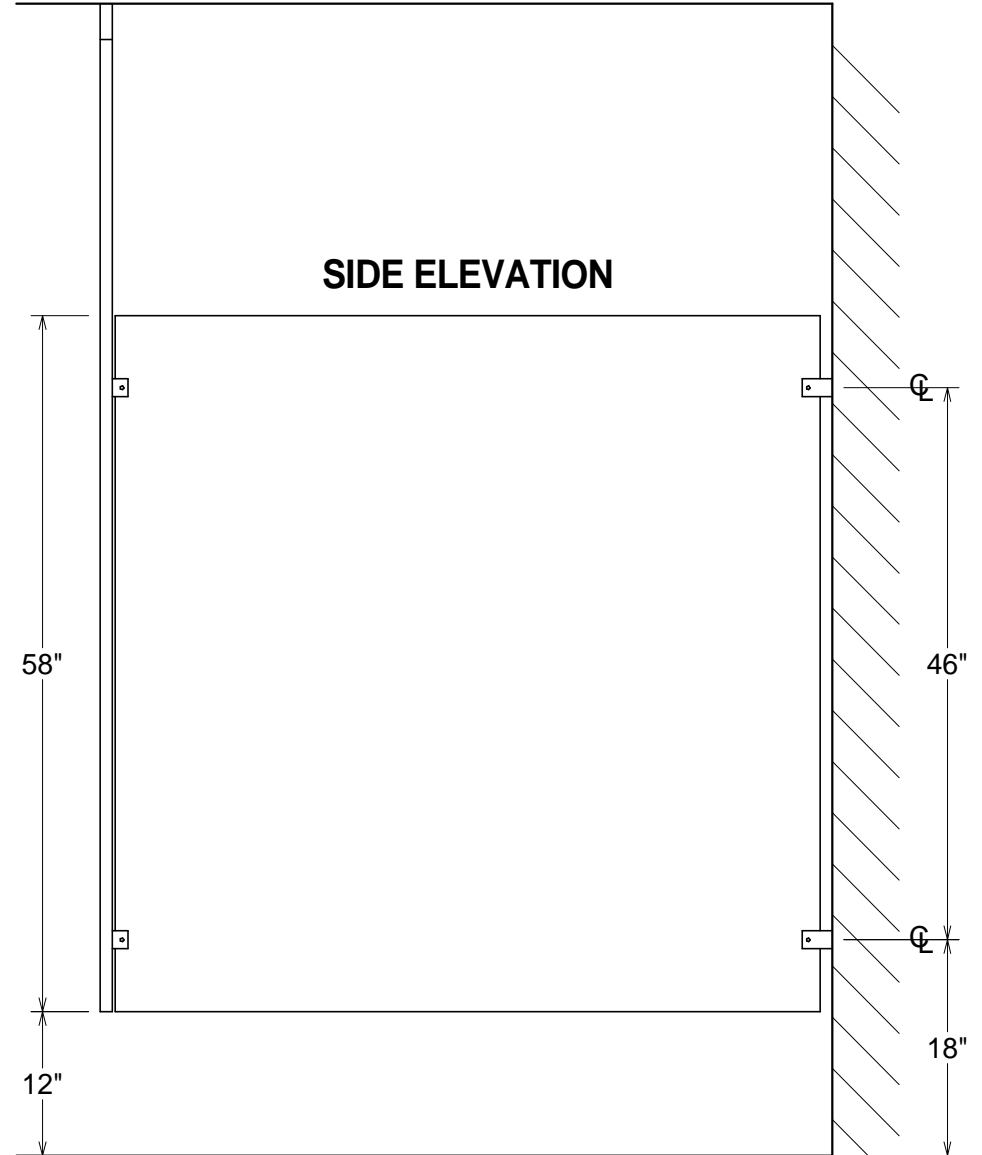

POWDER COATED STEEL

GENERAL PARTITIONS Mfg. Corp.
1702 Peninsula Drive, Erie PA
P.O. Box 8370, Erie, PA 16505-0370
Phone (814) 833-1154 FAX (814) 838-3473

SERIES 50 - TYPICAL ELEVATION
BACKING POINTS FOR OTHER THAN MASONRY WALLS INDICATED
STANDARD HARDWARE