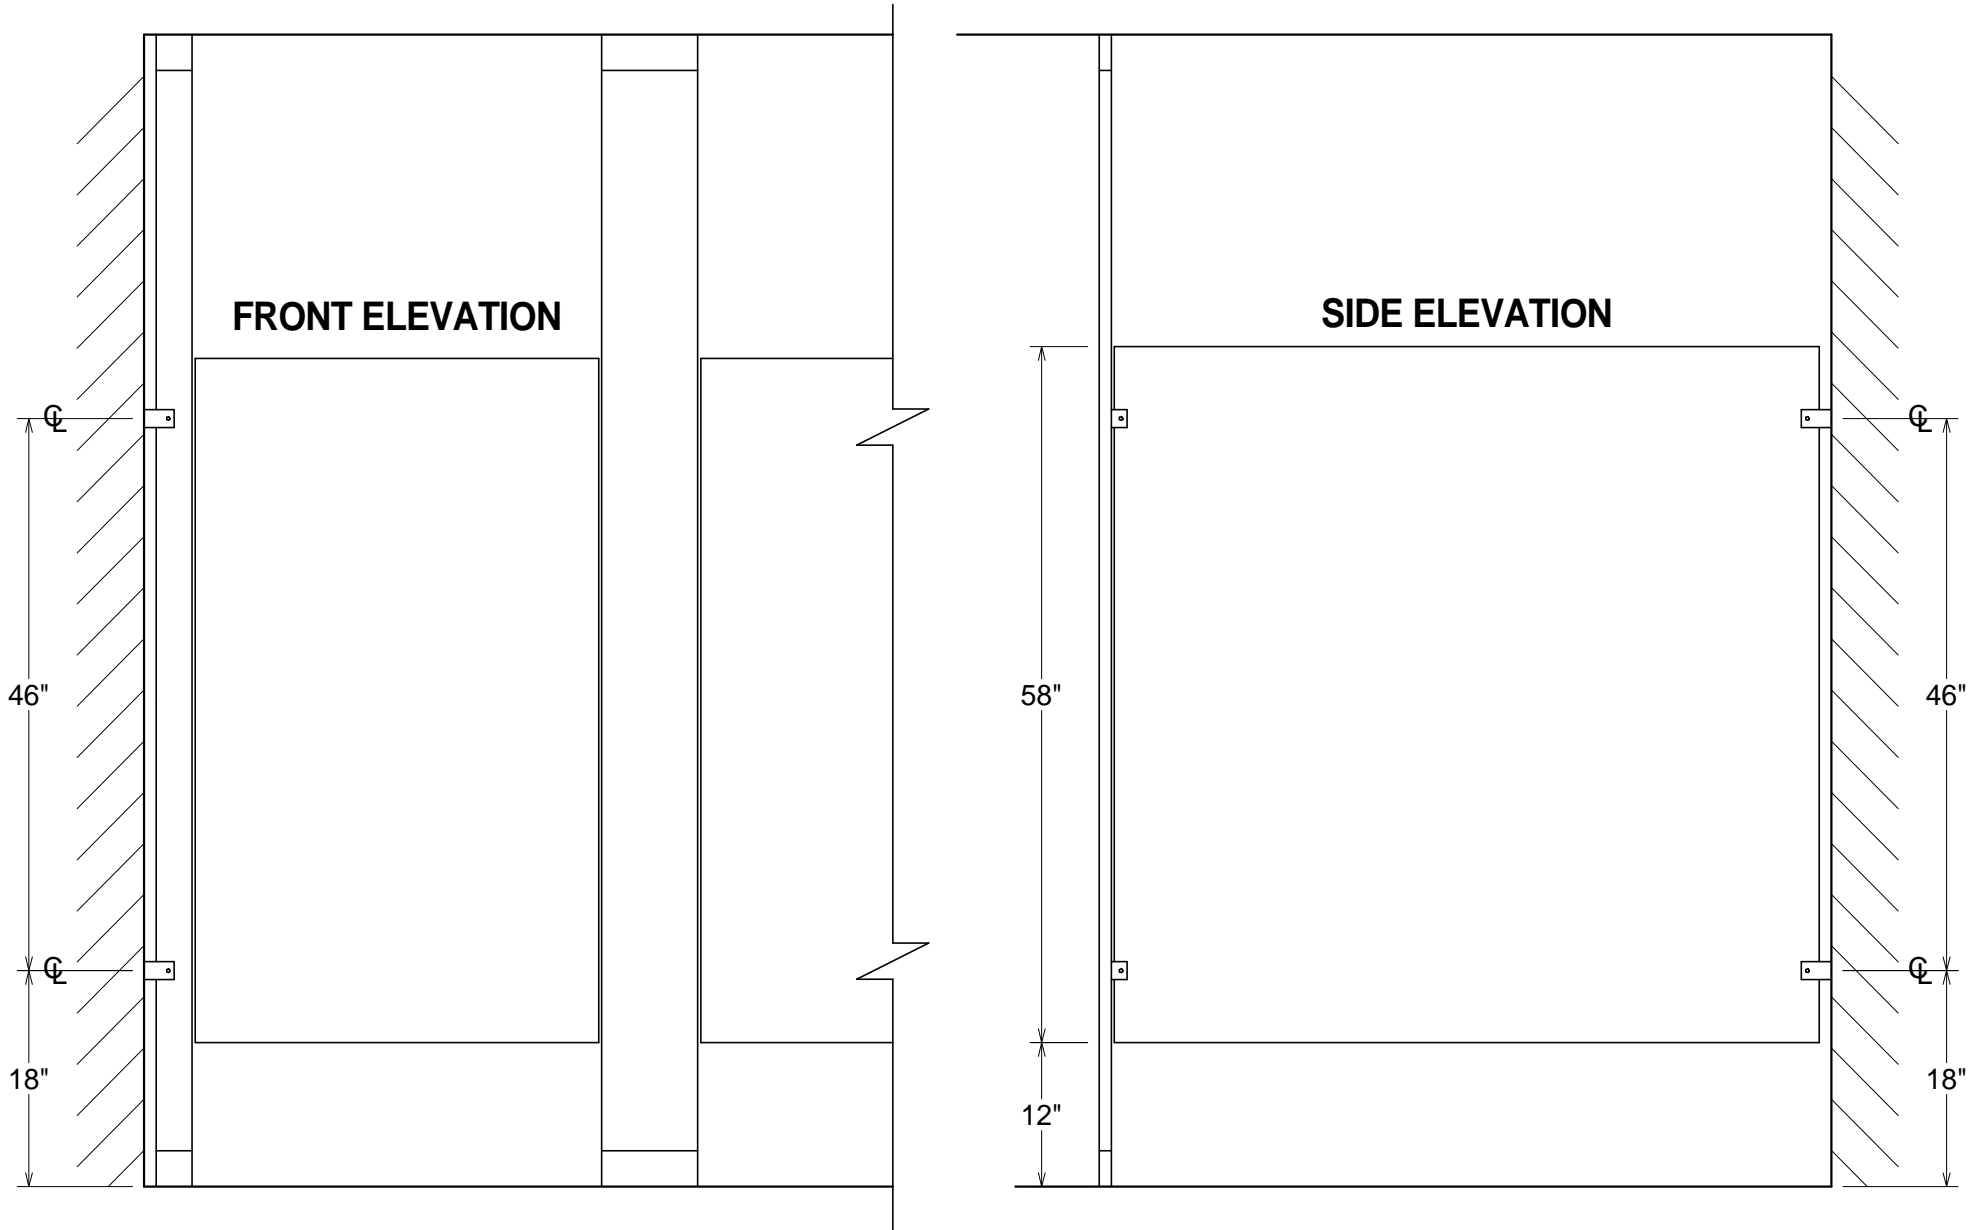

POWDER COATED STEEL

GENERAL PARTITIONS Mfg. Corp.
1702 Peninsula Drive, Erie PA
P.O. Box 8370, Erie, PA 16505-0370
Phone (814) 833-1154 FAX (814) 838-3473

SERIES 60 - TYPICAL ELEVATION
BACKING POINTS FOR OTHER THAN MASONRY WALLS INDICATED
STANDARD HARDWARE