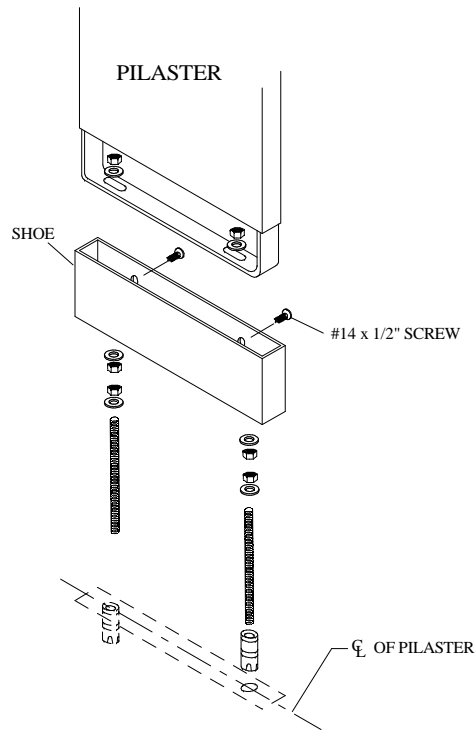

BACKING LOCATIONS

30 SERIES FLOOR CONNECTION

#12 X 2" TORX. SCREWS WITH ANCHOR PLUGS

FBS-1 P.C.S. FLOOR BRACED SCREEN

GENERAL PARTITIONS Mfg. Corp.

1702 Peninsula Drive, Erie PA
 P.O. Box 8370, Erie, PA 16505-0370
 Phone (814) 833-1154 FAX (814) 838-3473