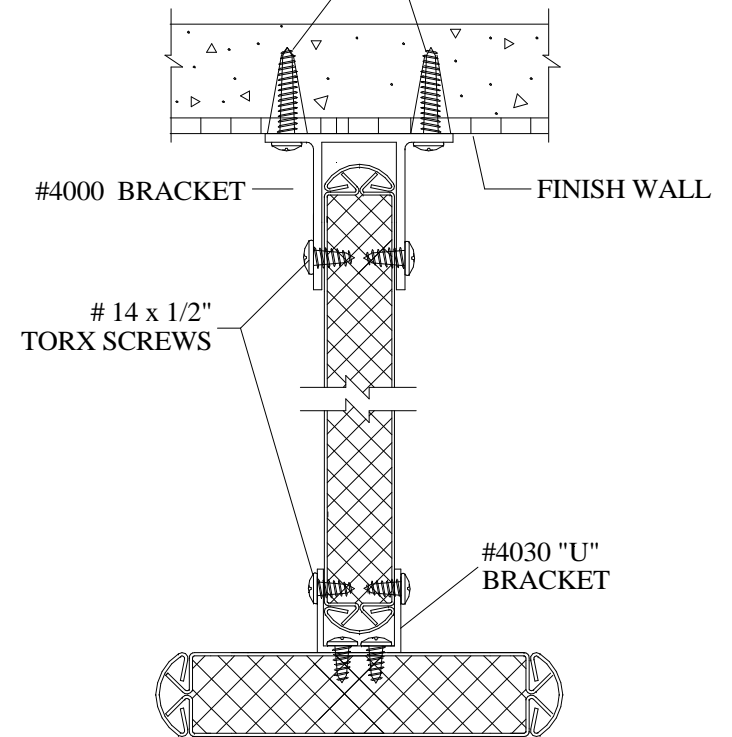

BACKING LOCATIONS

30 SERIES FLOOR CONNECTION

#12 X 2" TORX. SCREWS WITH ANCHOR PLUGS

FBS-1 P.C.S. FLOOR BRACED SCREEN

GENERAL PARTITIONS Mfg. Corp.

1702 Peninsula Drive, Erie PA
 P.O. Box 8370, Erie, PA 16505-0370
 Phone (814) 833-1154 FAX (814) 838-3473