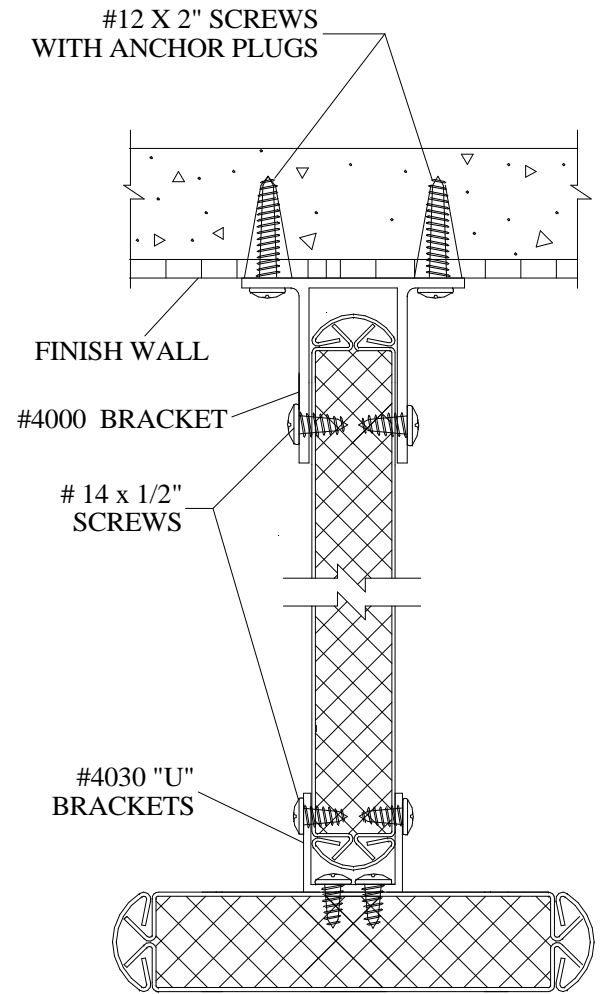

**BACKING LOCATIONS**

**CEILING CONNECTION**

**FLOOR CONNECTION**

**PRIVACY SCREEN  
W/ FLOOR TO CEILING PILASTER**

**GENERAL PARTITIONS** Mfg. Corp.  
 1702 Peninsula Drive, Erie PA  
 P.O. Box 8370, Erie, PA 16505-0370  
 Phone (814) 833-1154 FAX (814) 838-3473