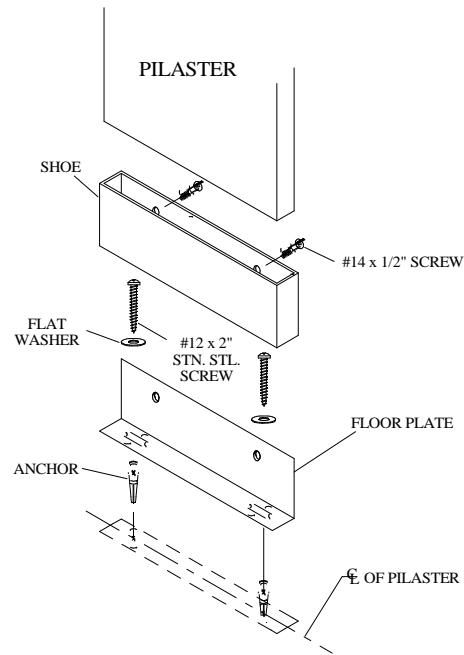

BACKING LOCATIONS

FLOOR CONNECTION

FSH-1 B.E. URINAL SCREEN

GENERAL PARTITIONS Mfg. Corp.

1702 Peninsula Drive, Erie PA
 P.O. Box 8370, Erie, PA 16505-0370
 Phone (814) 833-1154 FAX (814) 838-3473