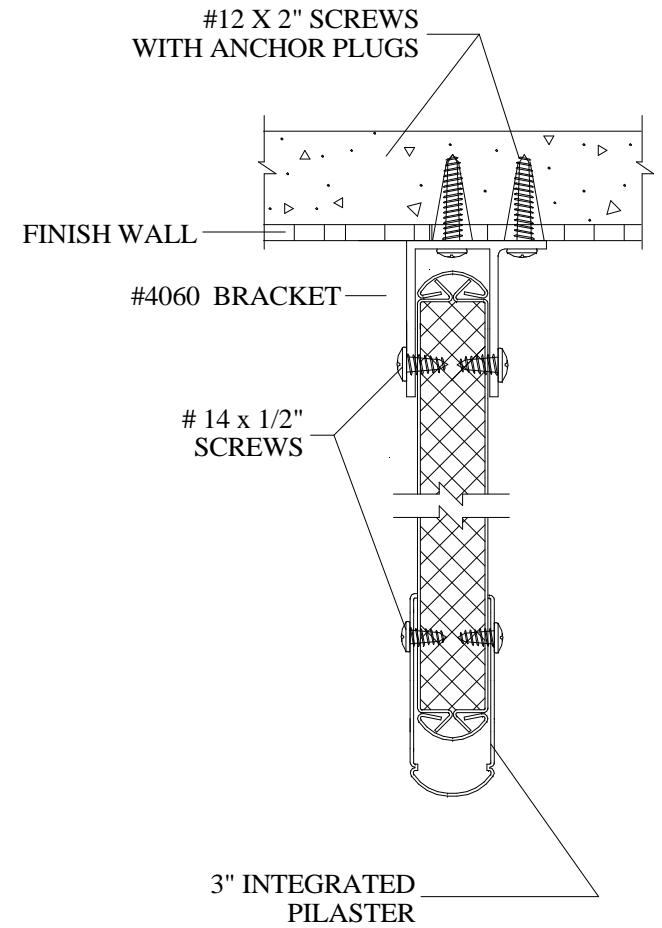

BACKING LOCATIONS

FLOOR CONNECTION

FSH-1 B.E. URINAL SCREEN

GENERAL PARTITIONS Mfg. Corp.

1702 Peninsula Drive, Erie PA
 P.O. Box 8370, Erie, PA 16505-0370
 Phone (814) 833-1154 FAX (814) 838-3473