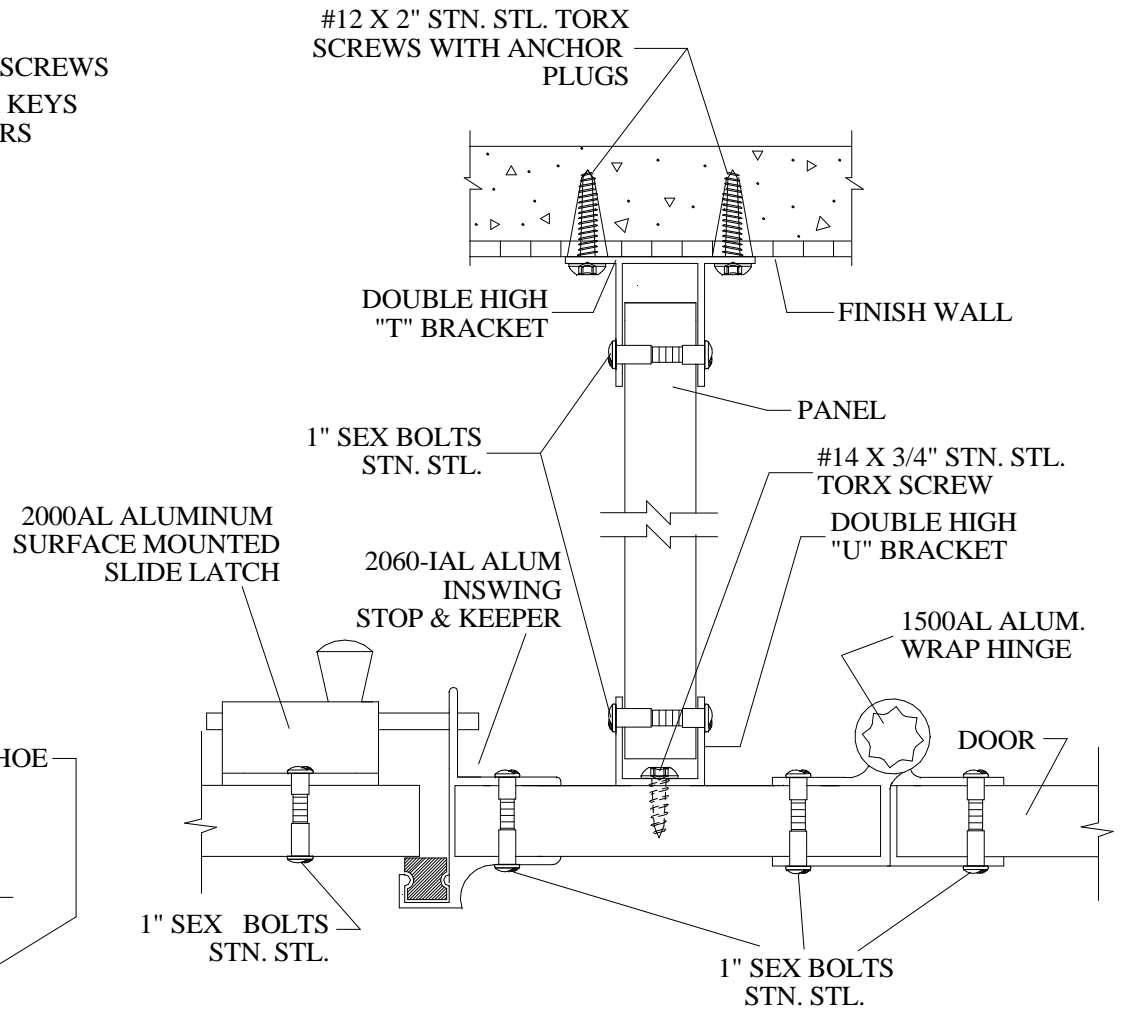

CEILING CONNECTION

FLOOR CONNECTION

SERIES 60-10 FRP CONSTRUCTION DETAILS

GENERAL PARTITIONS Mfg. Corp.

1702 Peninsula Drive, Erie PA
 P.O. Box 8370, Erie, PA 16505-0370
 Phone (814) 833-1154 FAX (814) 838-3473