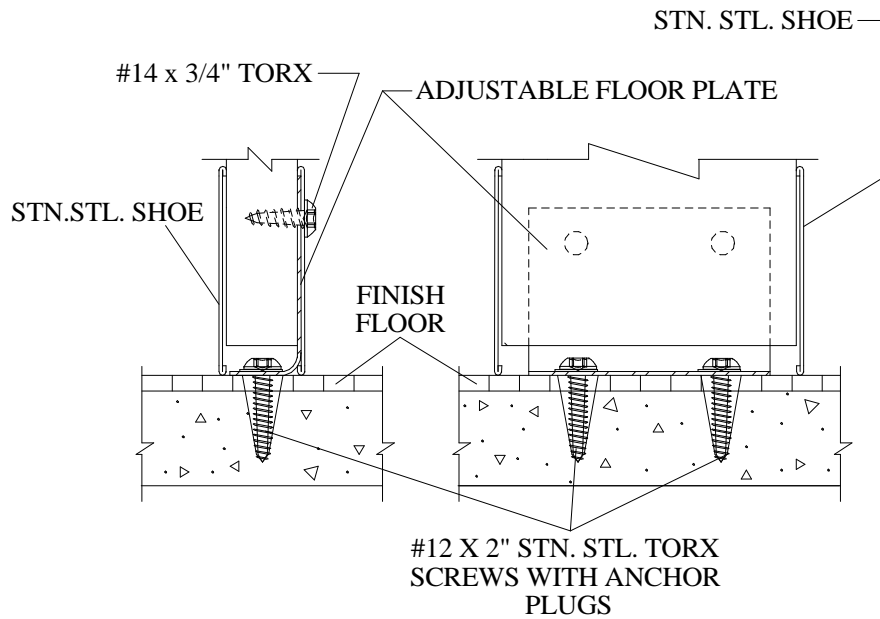

CEILING CONNECTION

FLOOR CONNECTION

SERIES 60-10 FRP CONSTRUCTION DETAILS

GENERAL PARTITIONS Mfg. Corp.

1702 Peninsula Drive, Erie PA
 P.O. Box 8370, Erie, PA 16505-0370
 Phone (814) 833-1154 FAX (814) 838-3473