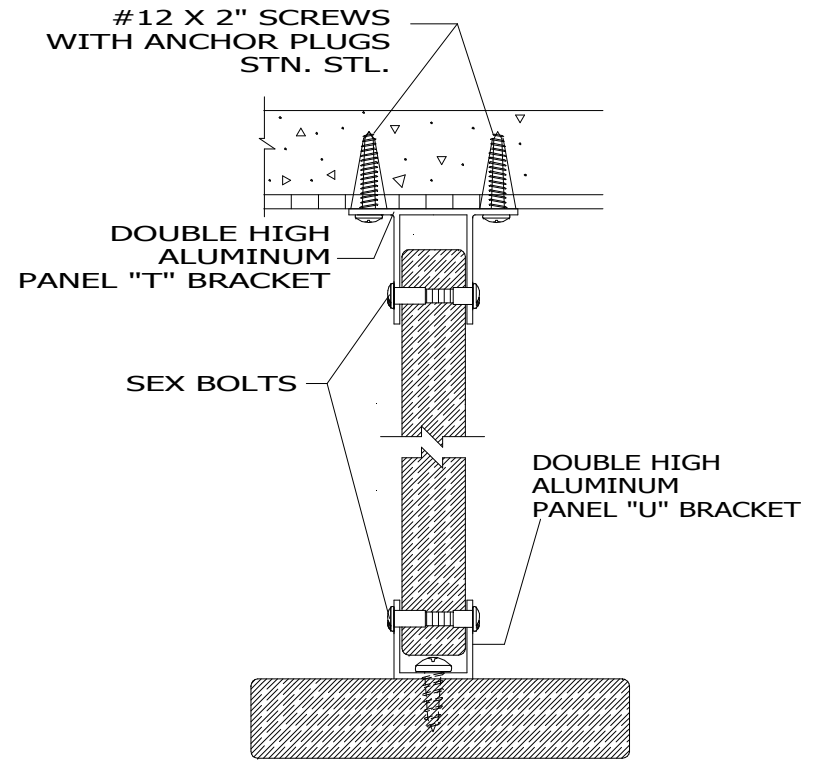

BACKING LOCATIONS

FLOOR TO CEILING
URINAL SCREEN

GENERAL PARTITIONS Mfg. Corp.

1702 Peninsula Drive, Erie PA
P.O. Box 8370, Erie, PA 16505-0370
Phone (814) 833-1154 FAX (814) 838-3473