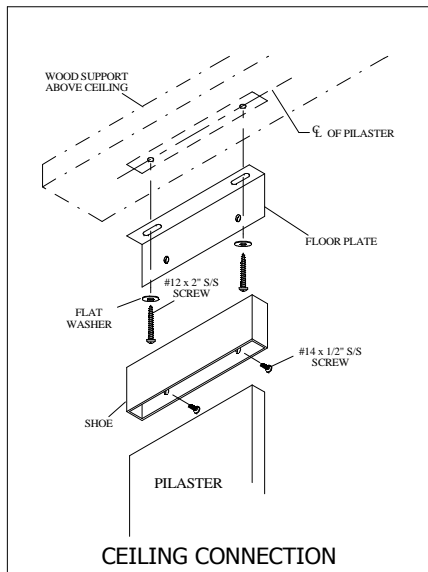

BACKING LOCATIONS

FLOOR TO CEILING
URINAL SCREEN

GENERAL PARTITIONS Mfg. Corp.

1702 Peninsula Drive, Erie PA
P.O. Box 8370, Erie, PA 16505-0370
Phone (814) 833-1154 FAX (814) 838-3473