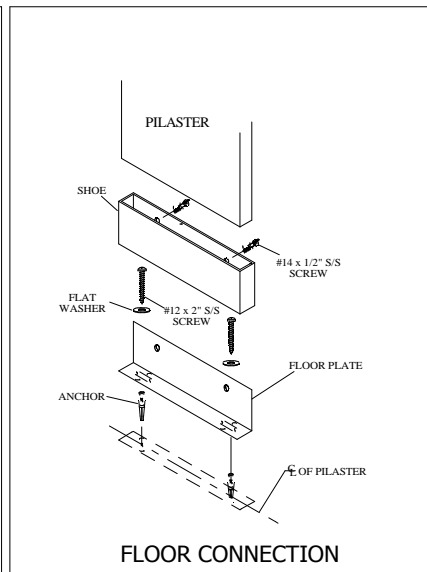

BACKING LOCATIONS

FLOOR TO CEILING
URINAL SCREEN

GENERAL PARTITIONS Mfg. Corp.

1702 Peninsula Drive, Erie PA
P.O. Box 8370, Erie, PA 16505-0370
Phone (814) 833-1154 FAX (814) 838-3473