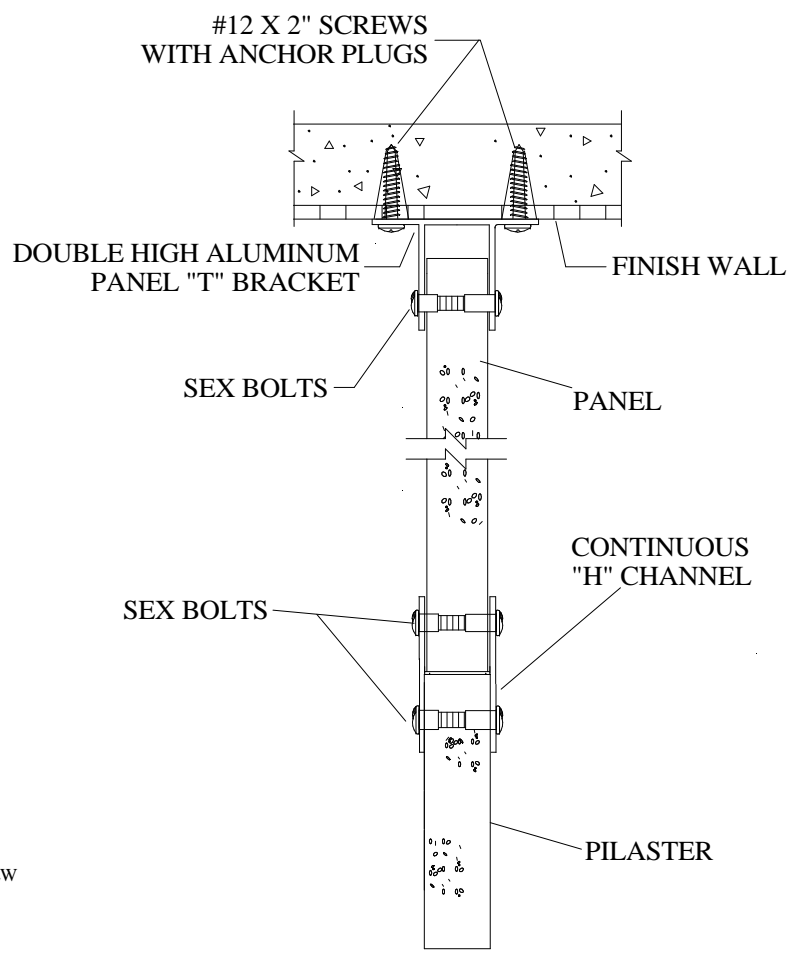

FLOOR CONNECTION

FSH URINAL SCREEN

**GENERAL PARTITIONS** Mfg. Corp.

1702 Peninsula Drive, Erie PA  
 P.O. Box 8370, Erie, PA 16505-0370  
 Phone (814) 833-1154 FAX (814) 838-3473