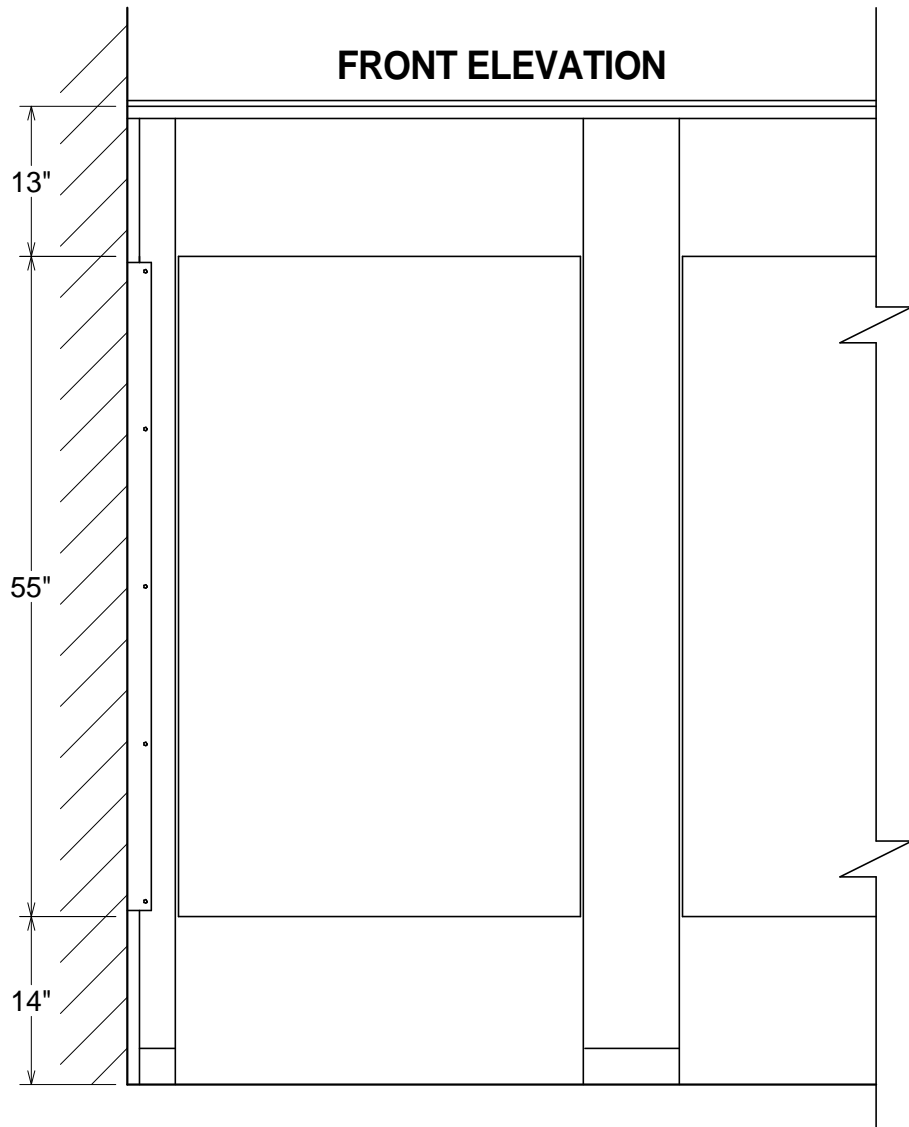

HIGH DENSITY POLYMER

GENERAL PARTITIONS Mfg. Corp.
1702 Peninsula Drive, Erie PA
P.O. Box 8370, Erie, PA 16505-0370
Phone (814) 833-1154 FAX (814) 838-3473

**SERIES 40 - TYPICAL HDP ELEVATION
BACKING POINTS FOR OTHER THAN MASONRY WALLS INDICATED
STANDARD HARDWARE**