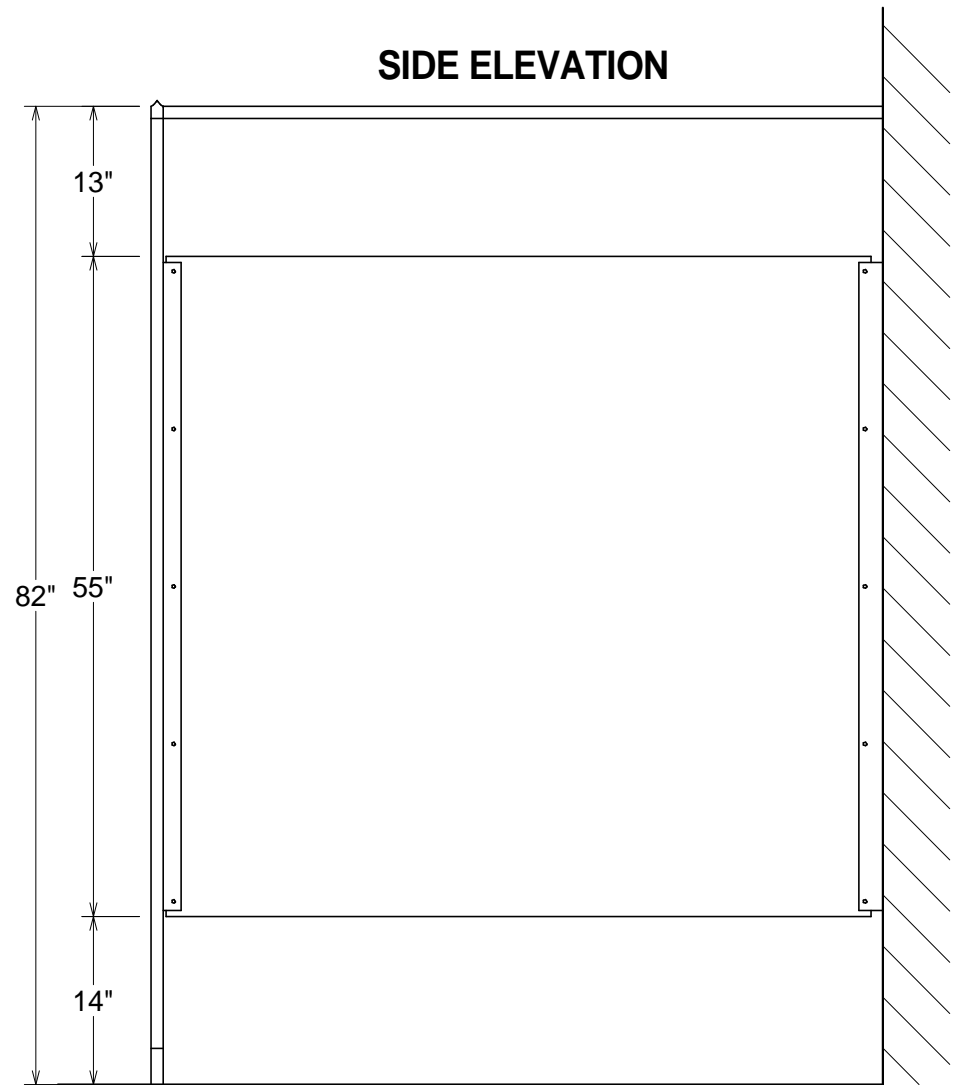

HIGH DENSITY POLYMER

GENERAL PARTITIONS Mfg. Corp.
1702 Peninsula Drive, Erie PA
P.O. Box 8370, Erie, PA 16505-0370
Phone (814) 833-1154 FAX (814) 838-3473

**SERIES 40 - TYPICAL HDP ELEVATION
BACKING POINTS FOR OTHER THAN MASONRY WALLS INDICATED
STANDARD HARDWARE**