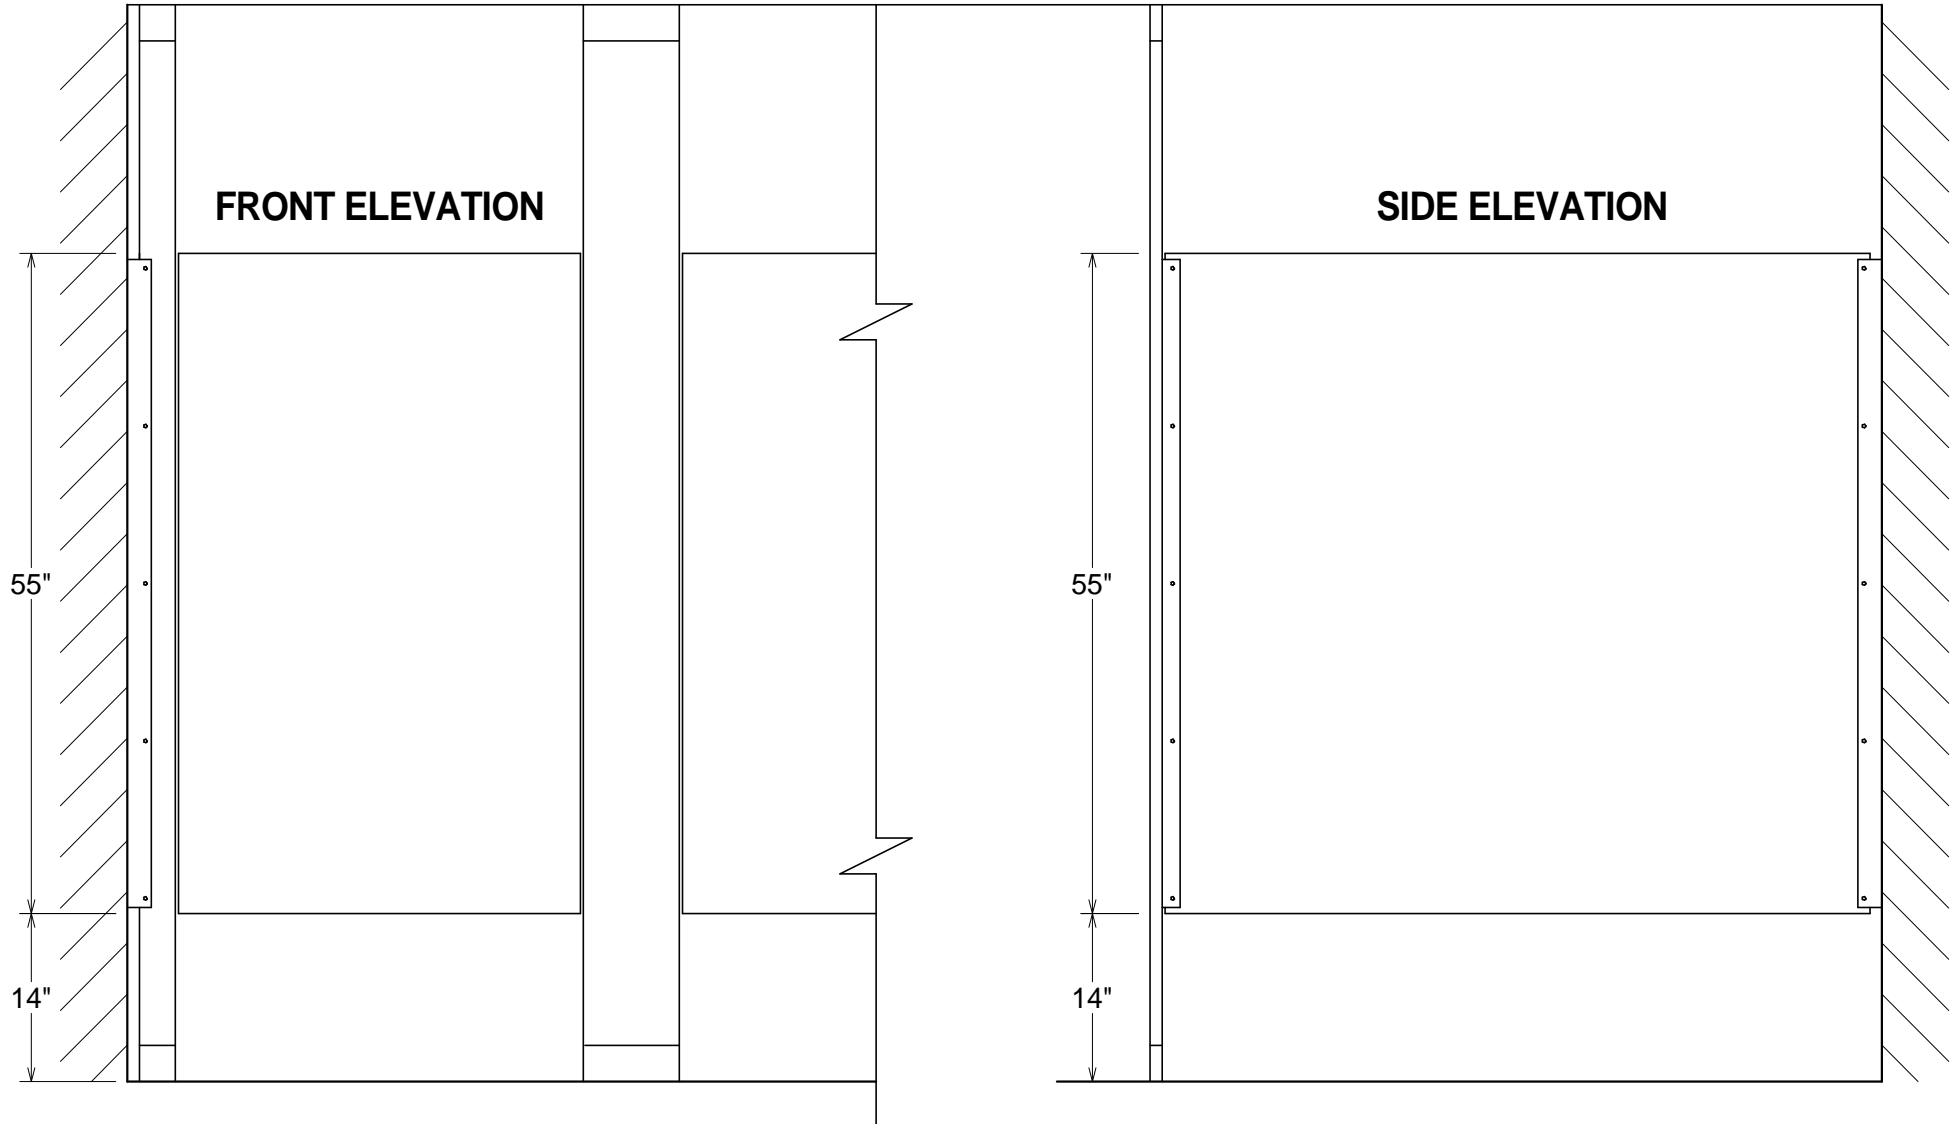

HIGH DENSITY POLYMER

GENERAL PARTITIONS Mfg. Corp.
1702 Peninsula Drive, Erie PA
P.O. Box 8370, Erie, PA 16505-0370
Phone (814) 833-1154 FAX (814) 838-3473

SERIES 60 - TYPICAL HDP ELEVATION
BACKING POINTS FOR OTHER THAN MASONRY WALLS INDICATED
STANDARD HARDWARE