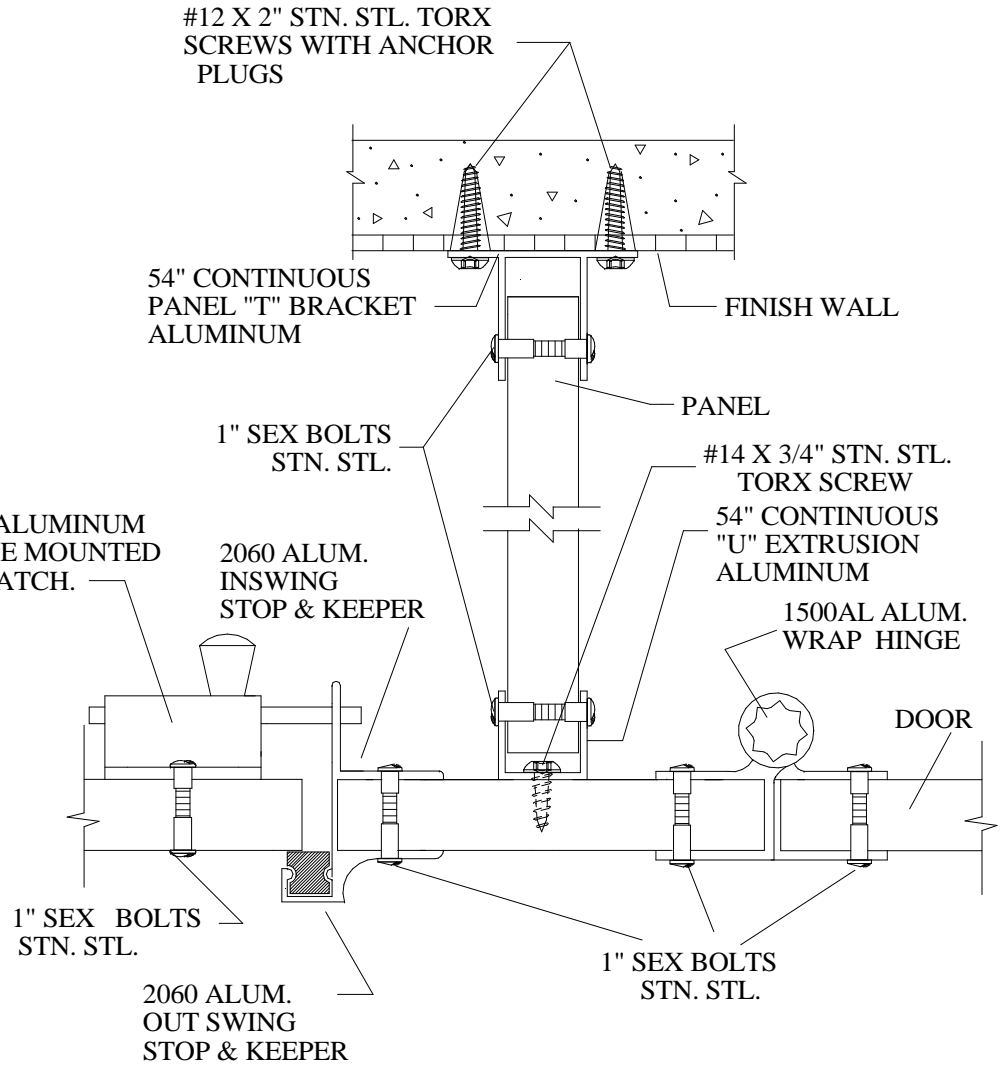

CEILING CONNECTION

FLOOR CONNECTION

SERIES 60-7 CONSTRUCTION DETAILS

GENERAL PARTITIONS Mfg. Corp.

1702 Peninsula Drive, Erie PA
 P.O. Box 8370, Erie, PA 16505-0370
 Phone (814) 833-1154 FAX (814) 838-3473