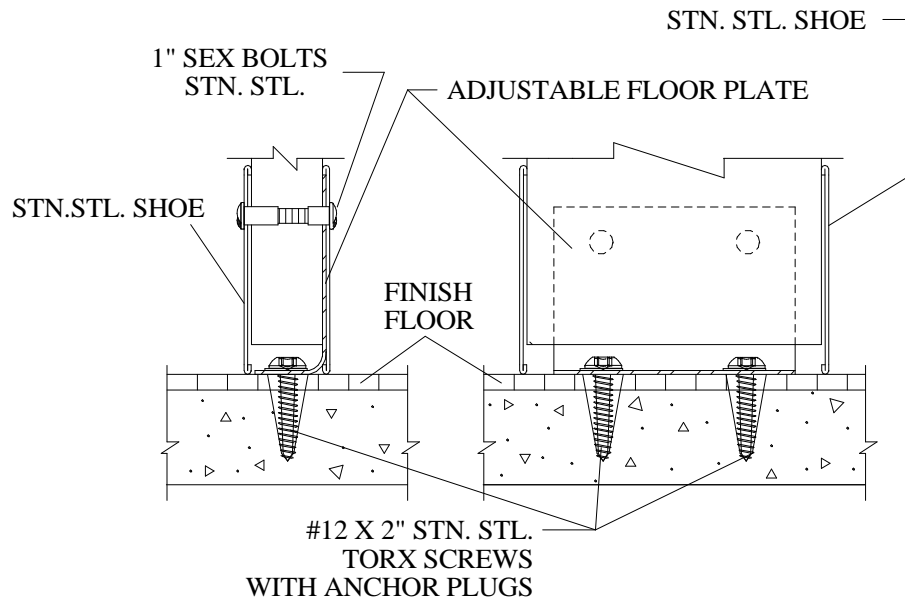

CEILING CONNECTION

FLOOR CONNECTION

SERIES 60-7 CONSTRUCTION DETAILS

GENERAL PARTITIONS Mfg. Corp.

1702 Peninsula Drive, Erie PA
 P.O. Box 8370, Erie, PA 16505-0370
 Phone (814) 833-1154 FAX (814) 838-3473