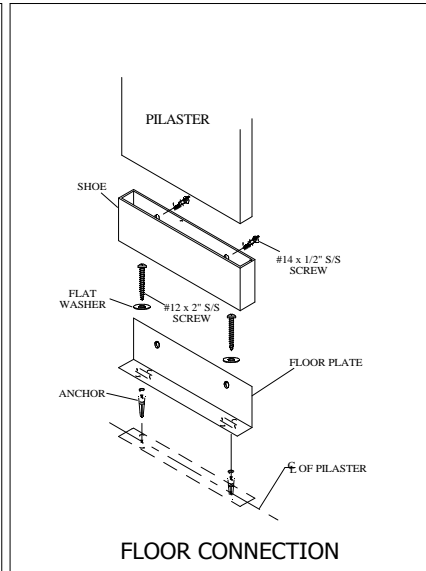

BACKING LOCATIONS

CEILING CONNECTION

FLOOR CONNECTION

F/C SCREEN - HIGH DENSITY POLYMER

GENERAL PARTITIONS Mfg. Corp.

1702 Peninsula Drive, Erie PA
 P.O. Box 8370, Erie, PA 16505-0370
 Phone (814) 833-1154 FAX (814) 838-3473