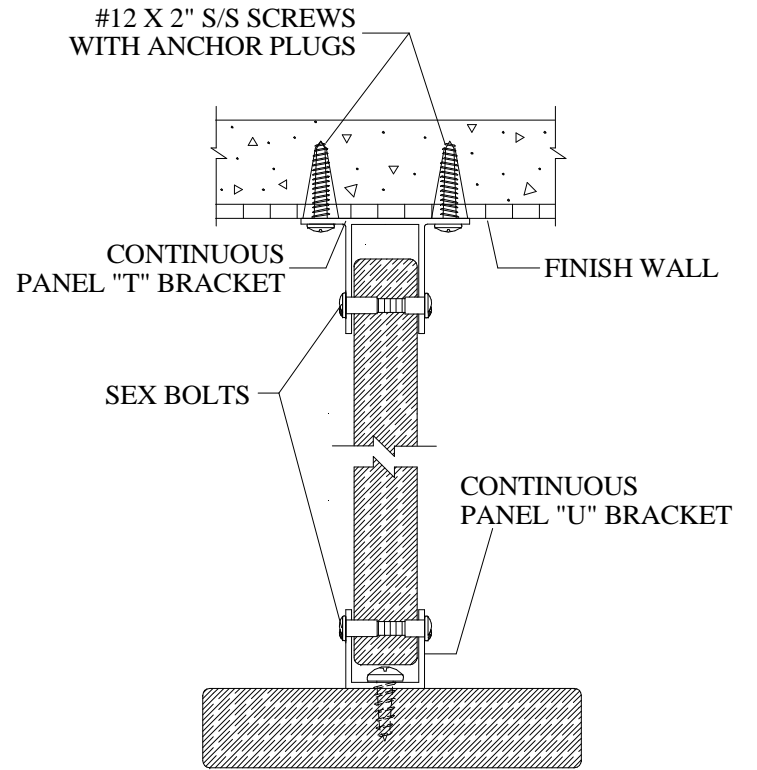

BACKING LOCATIONS

CEILING CONNECTION

FLOOR CONNECTION

F/C SCREEN - HIGH DENSITY POLYMER

GENERAL PARTITIONS Mfg. Corp.

1702 Peninsula Drive, Erie PA
 P.O. Box 8370, Erie, PA 16505-0370
 Phone (814) 833-1154 FAX (814) 838-3473