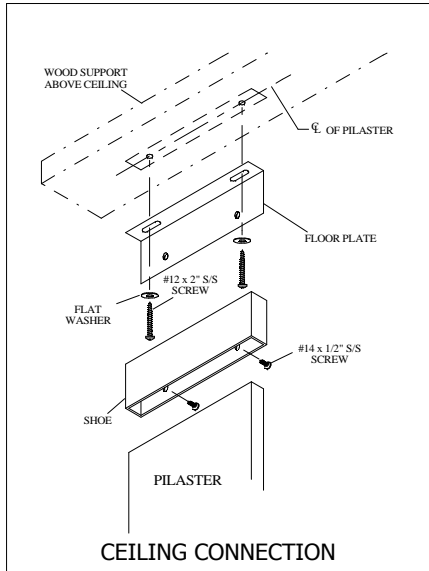

BACKING LOCATIONS

CEILING CONNECTION

FLOOR CONNECTION

F/C SCREEN - HIGH DENSITY POLYMER

GENERAL PARTITIONS Mfg. Corp.

1702 Peninsula Drive, Erie PA
 P.O. Box 8370, Erie, PA 16505-0370
 Phone (814) 833-1154 FAX (814) 838-3473