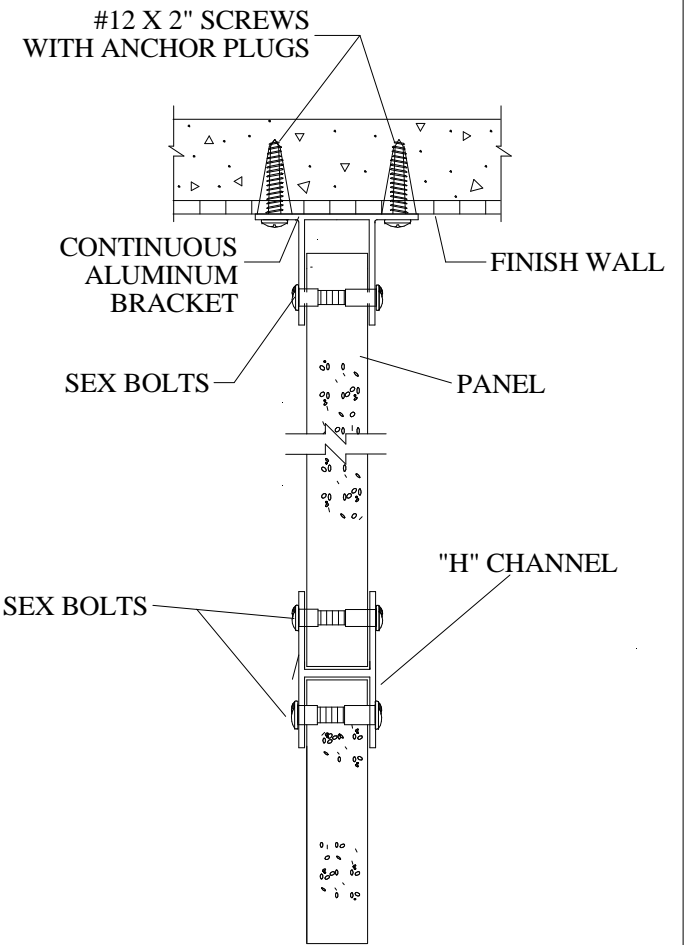

FLOOR CONNECTION

FSH-7 HDP URINAL SCREEN

GENERAL PARTITIONS Mfg. Corp.

1702 Peninsula Drive, Erie PA
 P.O. Box 8370, Erie, PA 16505-0370
 Phone (814) 833-1154 FAX (814) 838-3473