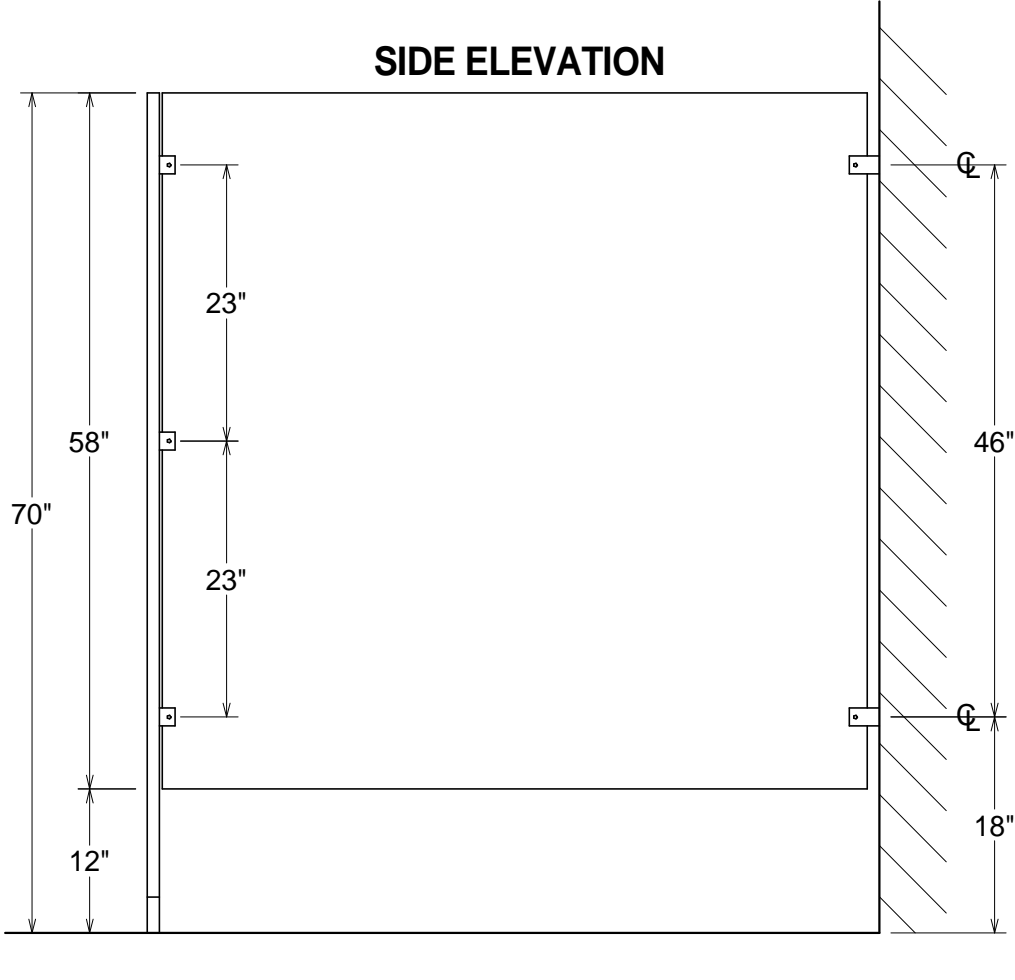

# PLASTIC LAMINATE

**GENERAL PARTITIONS** Mfg. Corp.  
1702 Peninsula Drive, Erie PA  
P.O. Box 8370, Erie, PA 16505-0370  
Phone (814) 833-1154 FAX (814) 838-3473

**SERIES 30 - TYPICAL ELEVATION**  
**BACKING POINTS FOR OTHER THAN MASONRY WALLS INDICATED**  
**STANDARD HARDWARE**