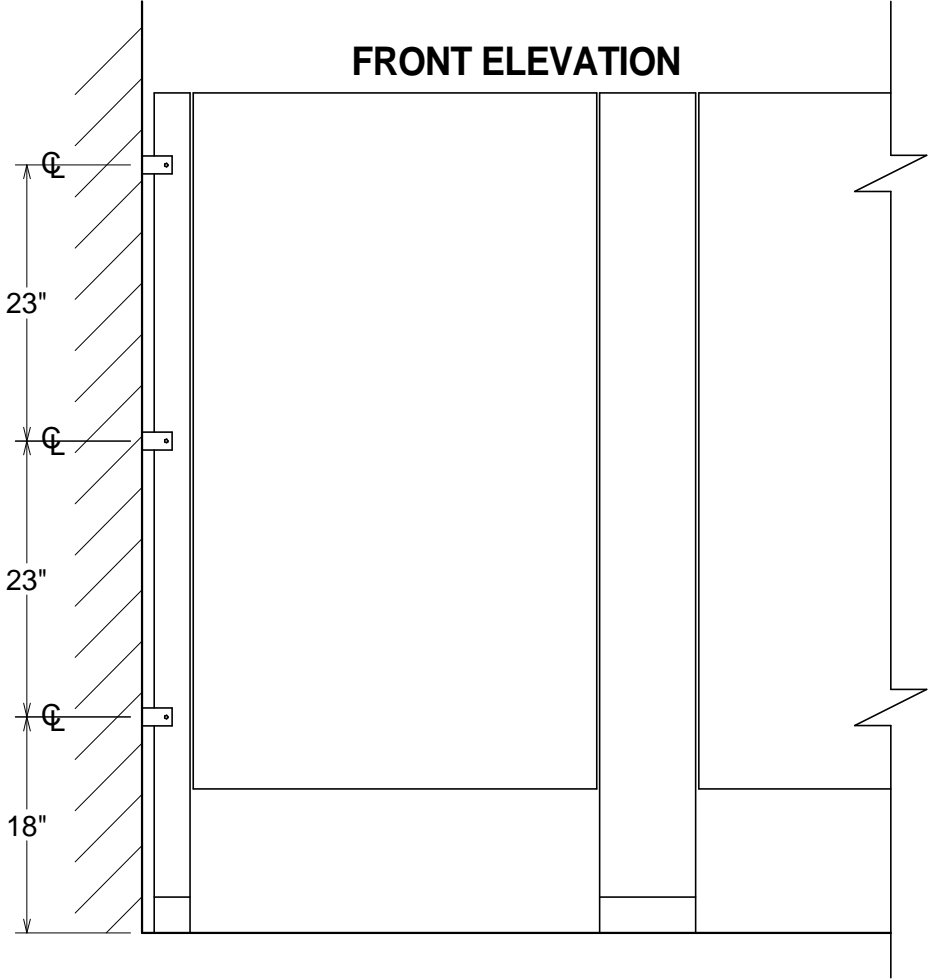

# PLASTIC LAMINATE

**GENERAL PARTITIONS** Mfg. Corp.  
1702 Peninsula Drive, Erie PA  
P.O. Box 8370, Erie, PA 16505-0370  
Phone (814) 833-1154 FAX (814) 838-3473

**SERIES 30 - TYPICAL ELEVATION**  
**BACKING POINTS FOR OTHER THAN MASONRY WALLS INDICATED**  
**STANDARD HARDWARE**