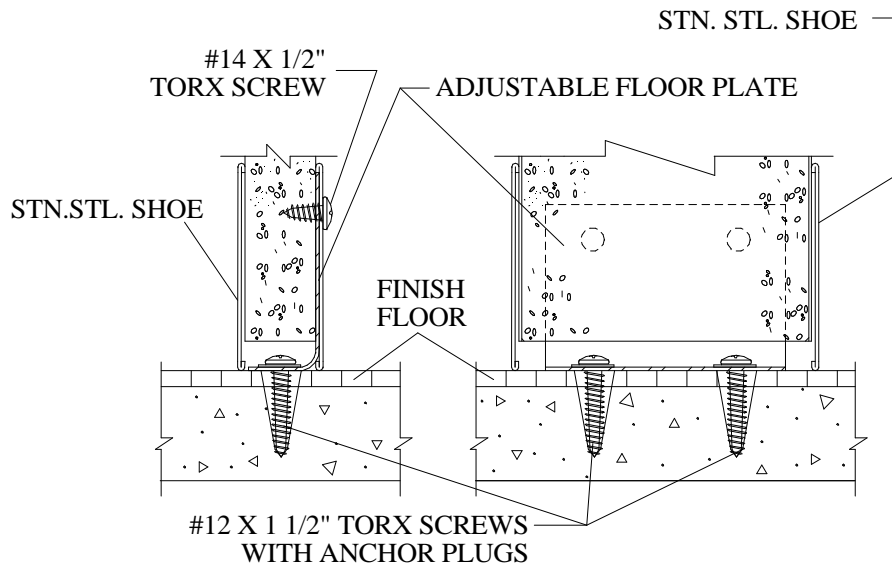

CEILING CONNECTION

FLOOR CONNECTION

SERIES 60-4 CONSTRUCTION DETAILS

GENERAL PARTITIONS Mfg. Corp.

1702 Peninsula Drive, Erie PA
 P.O. Box 8370, Erie, PA 16505-0370
 Phone (814) 833-1154 FAX (814) 838-3473