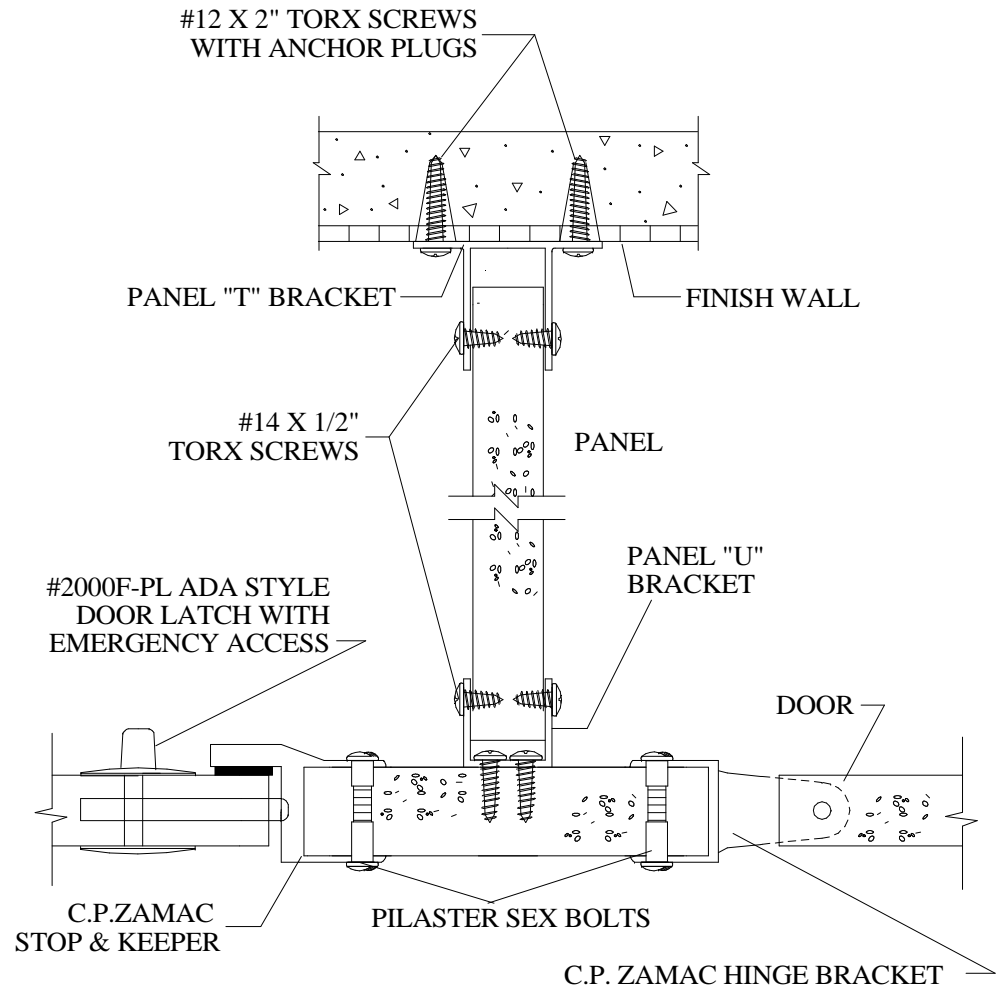

CEILING CONNECTION

FLOOR CONNECTION

SERIES 60-4 CONSTRUCTION DETAILS

GENERAL PARTITIONS Mfg. Corp.

1702 Peninsula Drive, Erie PA
 P.O. Box 8370, Erie, PA 16505-0370
 Phone (814) 833-1154 FAX (814) 838-3473