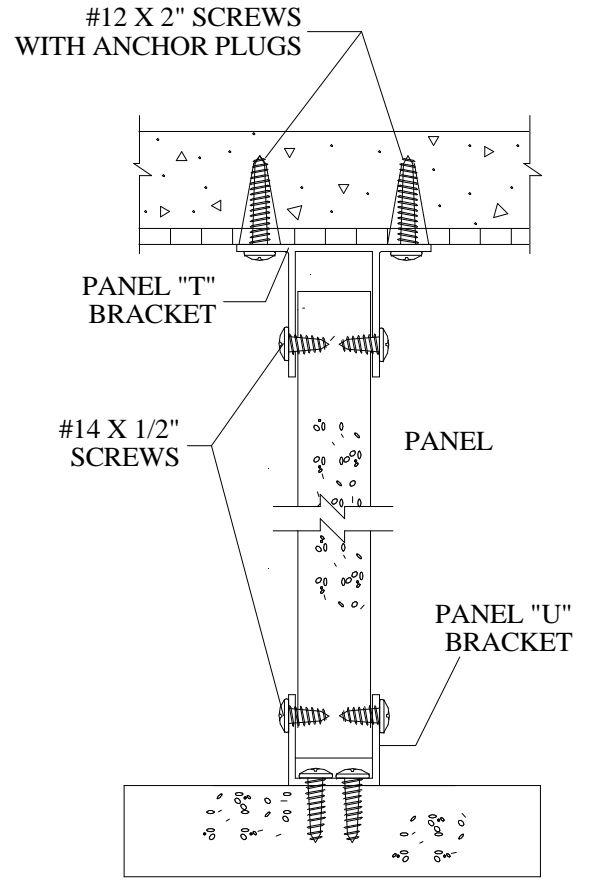

BACKING LOCATIONS

CEILING CONNECTION

FLOOR CONNECTION

P/L SCREEN DETAIL WITH FLOOR TO CEILING PILASTER

GENERAL PARTITIONS Mfg. Corp.
 1702 Peninsula Drive, Erie PA
 P.O. Box 8370, Erie, PA 16505-0370
 Phone (814) 833-1154 FAX (814) 838-3473