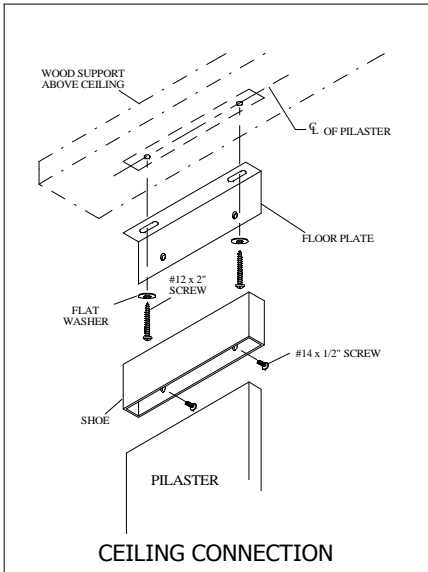

BACKING LOCATIONS

CEILING CONNECTION

FLOOR CONNECTION

P/L SCREEN DETAIL WITH FLOOR TO CEILING PILASTER

GENERAL PARTITIONS Mfg. Corp.
 1702 Peninsula Drive, Erie PA
 P.O. Box 8370, Erie, PA 16505-0370
 Phone (814) 833-1154 FAX (814) 838-3473