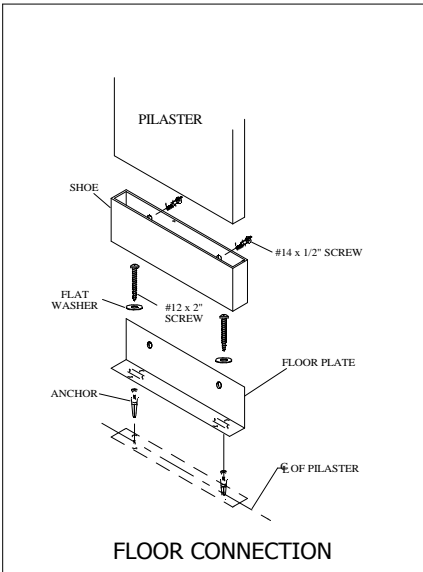

BACKING LOCATIONS

CEILING CONNECTION

FLOOR CONNECTION

P/L SCREEN DETAIL WITH FLOOR TO CEILING PILASTER

GENERAL PARTITIONS Mfg. Corp.
 1702 Peninsula Drive, Erie PA
 P.O. Box 8370, Erie, PA 16505-0370
 Phone (814) 833-1154 FAX (814) 838-3473