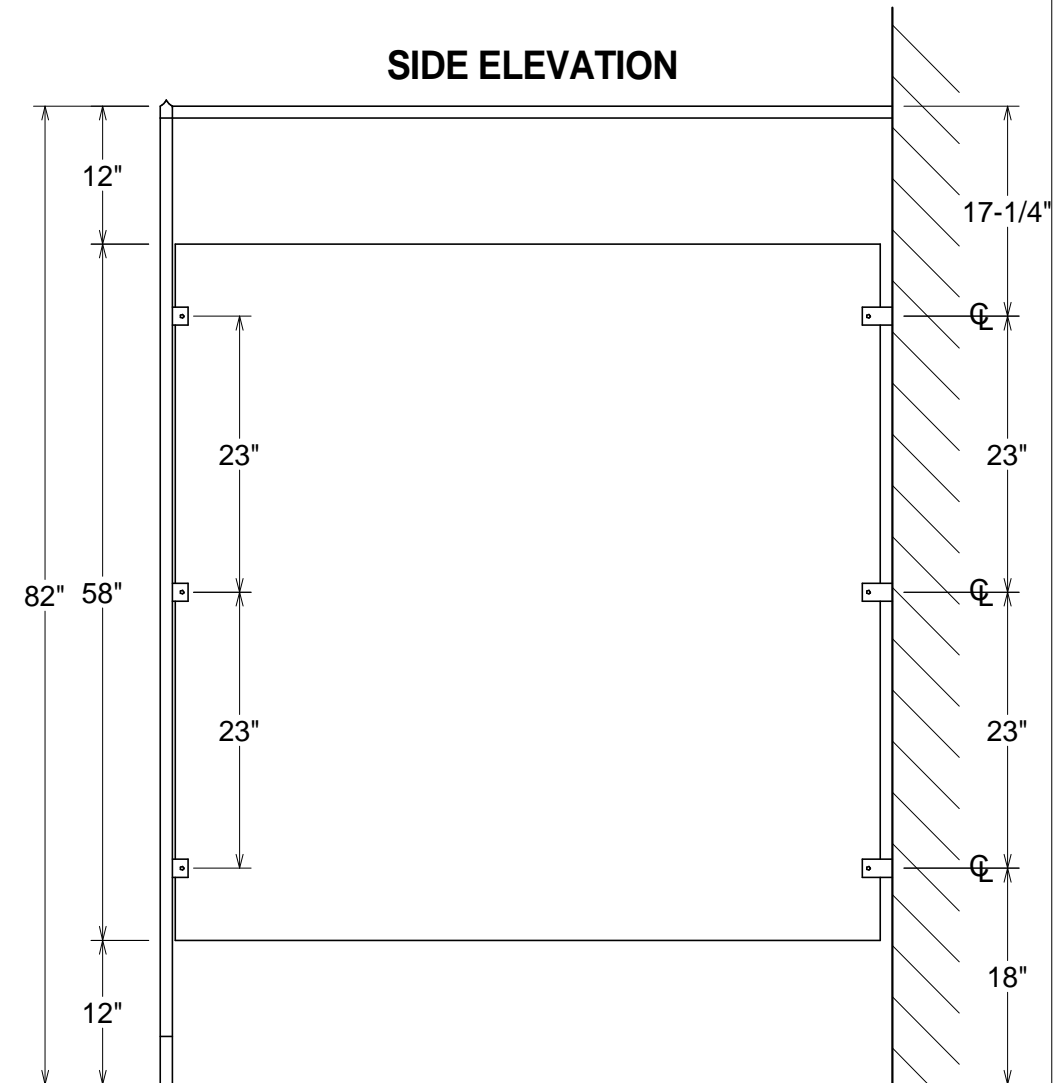

SOLID PHENOLIC CORE

GENERAL PARTITIONS Mfg. Corp.
1702 Peninsula Drive, Erie PA
P.O. Box 8370, Erie, PA 16505-0370
Phone (814) 833-1154 FAX (814) 838-3473

SERIES 40 - TYPICAL ELEVATION
BACKING POINTS FOR OTHER THAN MASONRY WALLS INDICATED
STANDARD ALUMINUM HARDWARE