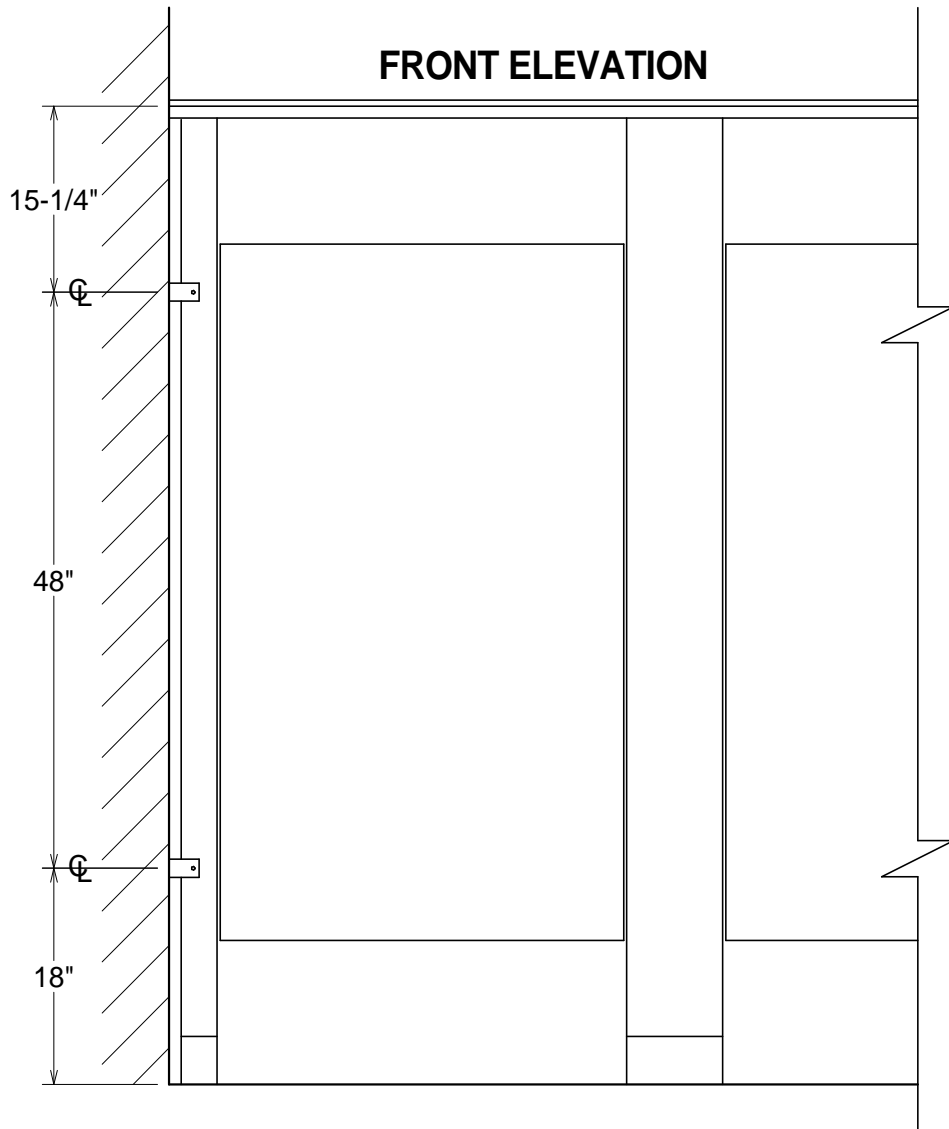

SOLID PHENOLIC CORE

GENERAL PARTITIONS Mfg. Corp.
1702 Peninsula Drive, Erie PA
P.O. Box 8370, Erie, PA 16505-0370
Phone (814) 833-1154 FAX (814) 838-3473

SERIES 40 - TYPICAL ELEVATION
BACKING POINTS FOR OTHER THAN MASONRY WALLS INDICATED
STANDARD ALUMINUM HARDWARE