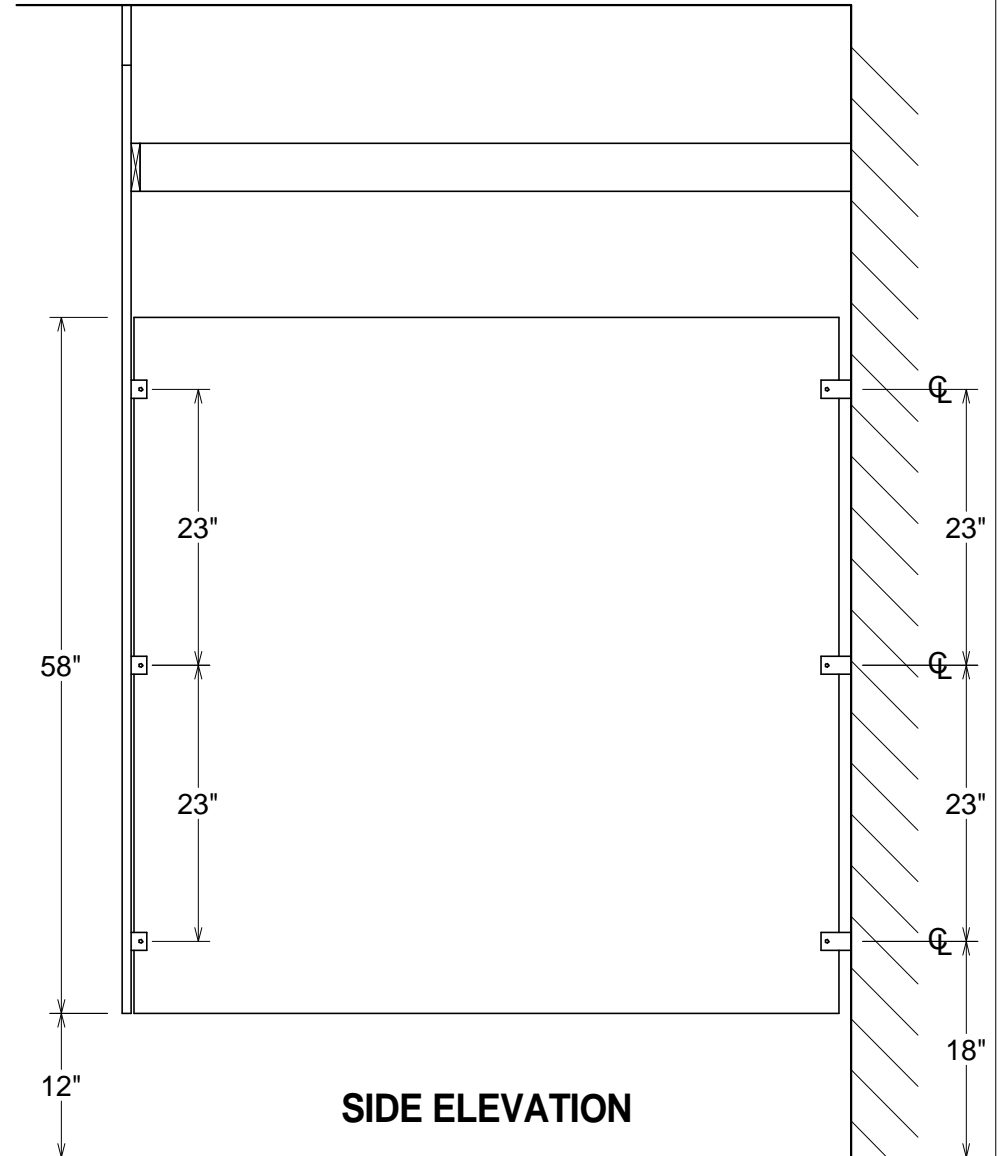

SOLID PHENOLIC CORE

GENERAL PARTITIONS Mfg. Corp.
1702 Peninsula Drive, Erie PA
P.O. Box 8370, Erie, PA 16505-0370
Phone (814) 833-1154 FAX (814) 838-3473

SERIES 50 - TYPICAL ELEVATION
BACKING POINTS FOR OTHER THAN MASONRY WALLS INDICATED
STANDARD ALUMINUM HARDWARE w/ HEADER