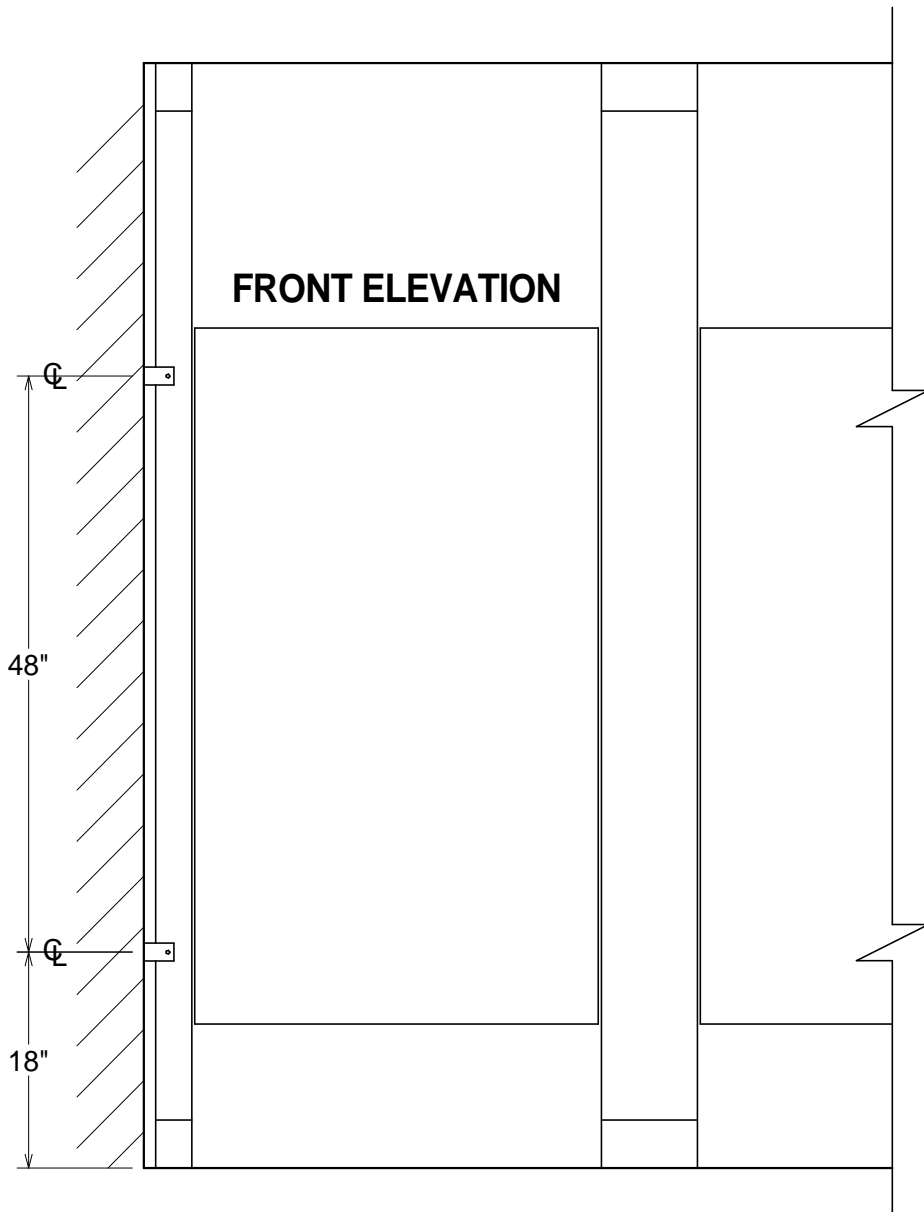

# SOLID PHENOLIC CORE

**GENERAL PARTITIONS** Mfg. Corp.  
1702 Peninsula Drive, Erie PA  
P.O. Box 8370, Erie, PA 16505-0370  
Phone (814) 833-1154 FAX (814) 838-3473

**SERIES 60 - TYPICAL ELEVATION**  
**BACKING POINTS FOR OTHER THAN MASONRY WALLS INDICATED**  
**STANDARD ALUMINUM HARDWARE**