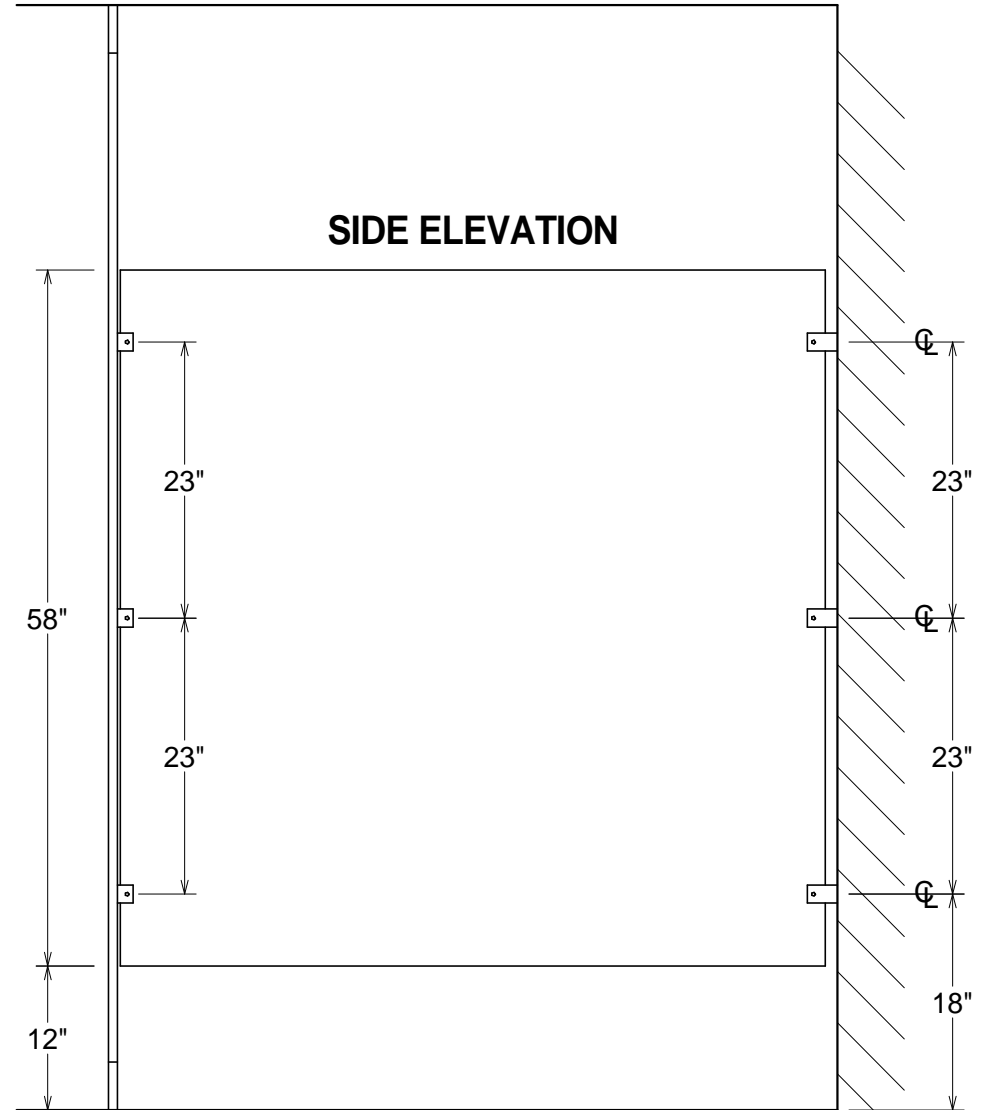

# SOLID PHENOLIC CORE

**GENERAL PARTITIONS** Mfg. Corp.  
1702 Peninsula Drive, Erie PA  
P.O. Box 8370, Erie, PA 16505-0370  
Phone (814) 833-1154 FAX (814) 838-3473

**SERIES 60 - TYPICAL ELEVATION**  
**BACKING POINTS FOR OTHER THAN MASONRY WALLS INDICATED**  
**STANDARD ALUMINUM HARDWARE**