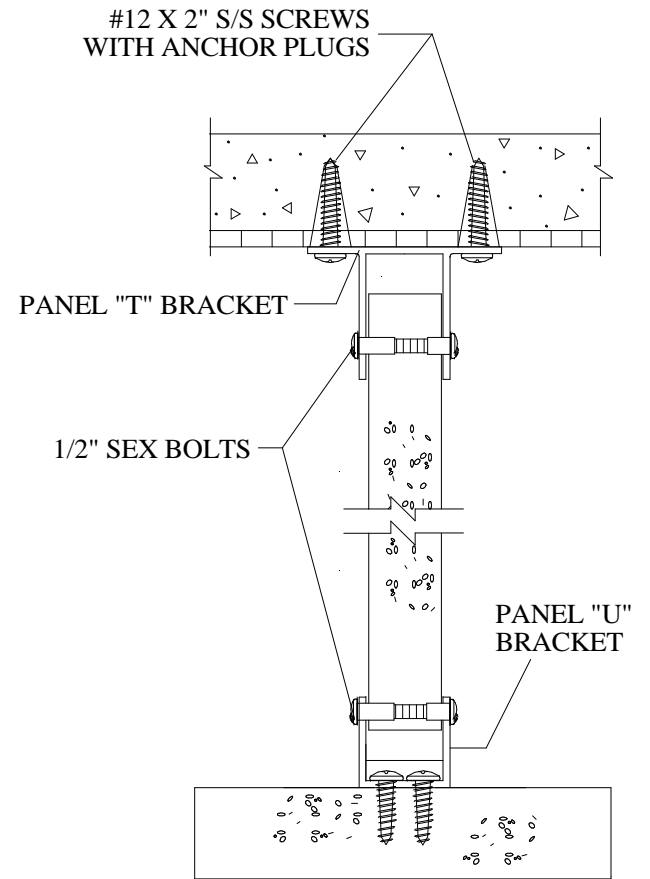

BACKING LOCATIONS

GENERAL PARTITIONS Mfg. Corp.
 1702 Peninsula Drive, Erie PA
 P.O. Box 8370, Erie, PA 16505-0370
 Phone (814) 833-1154 FAX (814) 838-3473