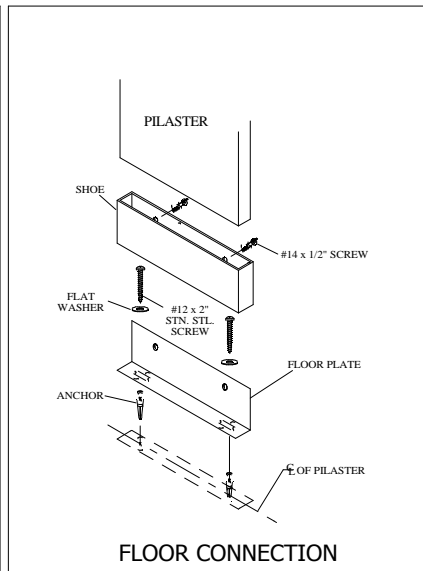

BACKING LOCATIONS

GENERAL PARTITIONS Mfg. Corp.
 1702 Peninsula Drive, Erie PA
 P.O. Box 8370, Erie, PA 16505-0370
 Phone (814) 833-1154 FAX (814) 838-3473