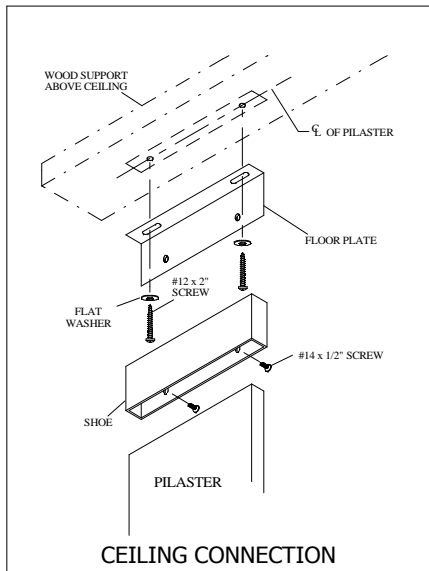

BACKING LOCATIONS

GENERAL PARTITIONS Mfg. Corp.
 1702 Peninsula Drive, Erie PA
 P.O. Box 8370, Erie, PA 16505-0370
 Phone (814) 833-1154 FAX (814) 838-3473