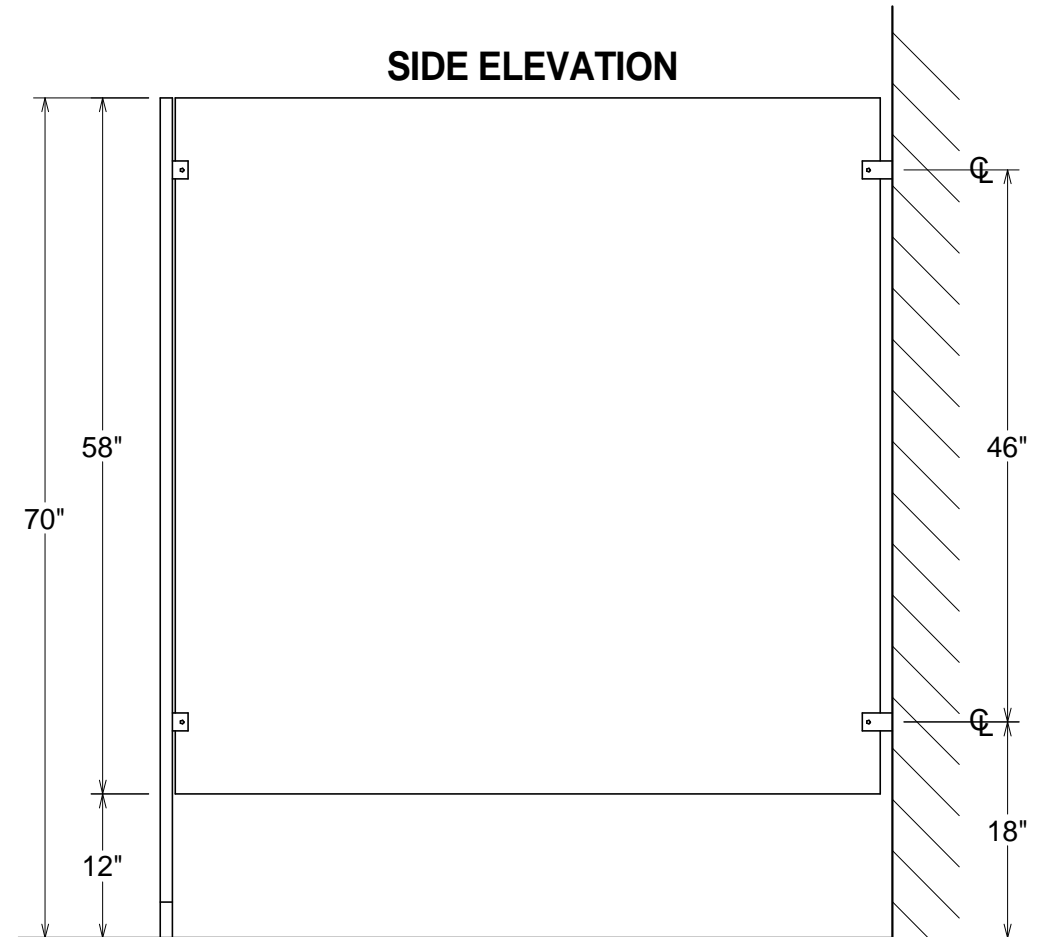

STAINLESS STEEL

GENERAL PARTITIONS Mfg. Corp.
1702 Peninsula Drive, Erie PA
P.O. Box 8370, Erie, PA 16505-0370
Phone (814) 833-1154 FAX (814) 838-3473

SERIES 30 - TYPICAL ELEVATION
BACKING POINTS FOR OTHER THAN MASONRY WALLS INDICATED
STANDARD HARDWARE