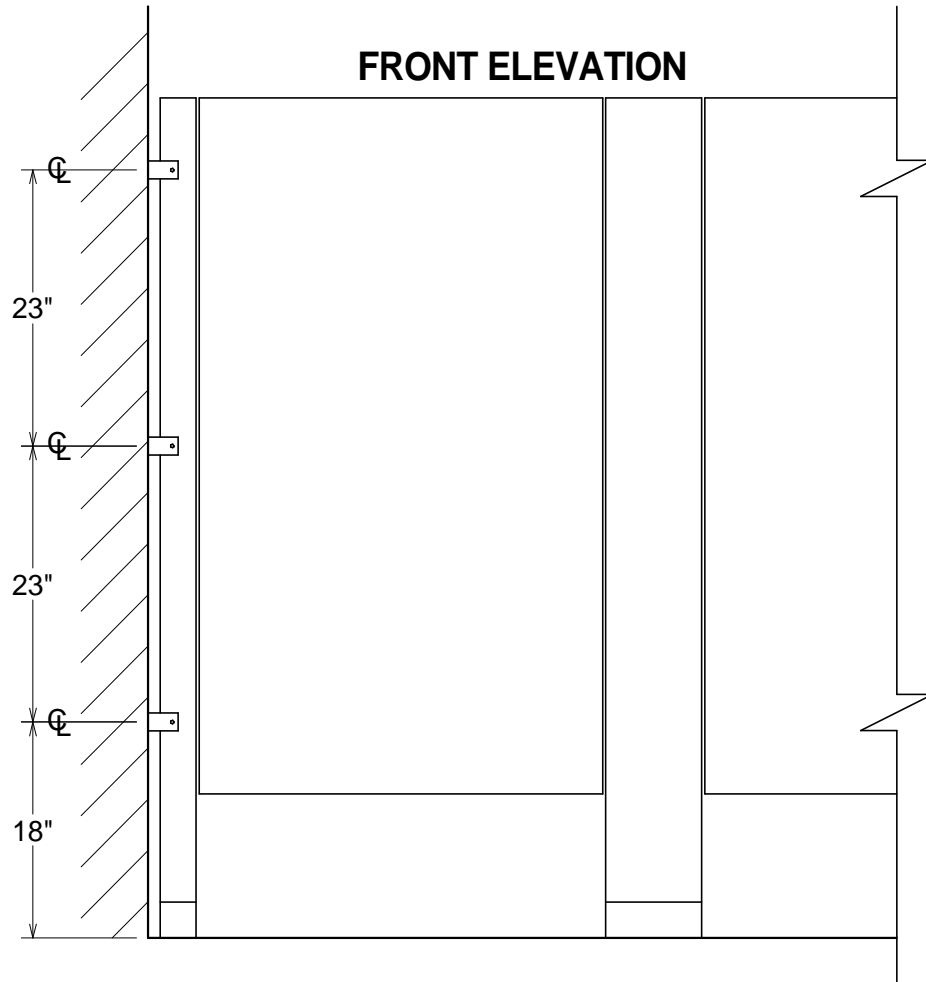

STAINLESS STEEL

GENERAL PARTITIONS Mfg. Corp.
1702 Peninsula Drive, Erie PA
P.O. Box 8370, Erie, PA 16505-0370
Phone (814) 833-1154 FAX (814) 838-3473

SERIES 30 - TYPICAL ELEVATION
BACKING POINTS FOR OTHER THAN MASONRY WALLS INDICATED
STANDARD HARDWARE