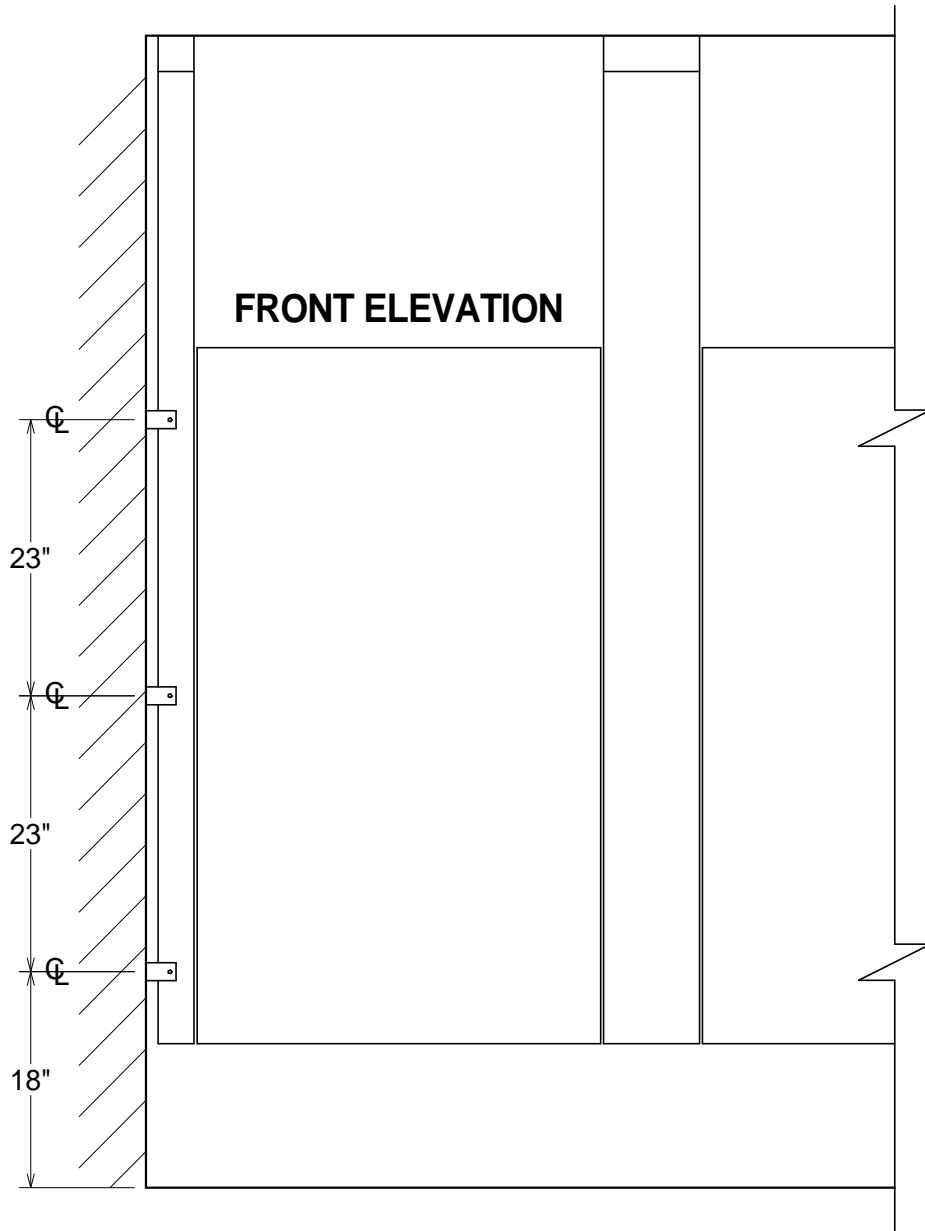

STAINLESS STEEL

GENERAL PARTITIONS Mfg. Corp.
1702 Peninsula Drive, Erie PA
P.O. Box 8370, Erie, PA 16505-0370
Phone (814) 833-1154 FAX (814) 838-3473

SERIES 50 - TYPICAL ELEVATION
BACKING POINTS FOR OTHER THAN MASONRY WALLS INDICATED
STANDARD HARDWARE