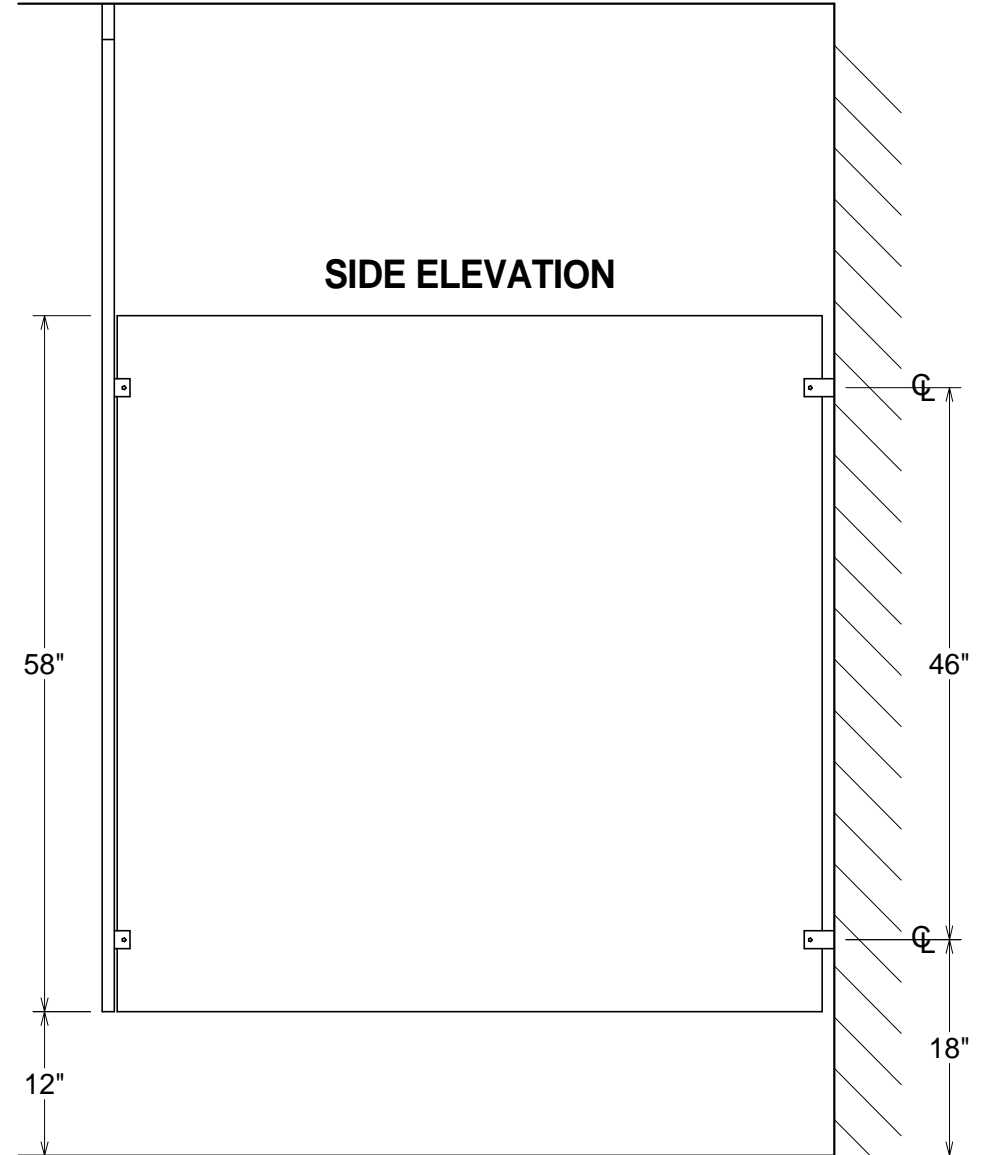

STAINLESS STEEL

GENERAL PARTITIONS Mfg. Corp.
1702 Peninsula Drive, Erie PA
P.O. Box 8370, Erie, PA 16505-0370
Phone (814) 833-1154 FAX (814) 838-3473

SERIES 50 - TYPICAL ELEVATION
BACKING POINTS FOR OTHER THAN MASONRY WALLS INDICATED
STANDARD HARDWARE