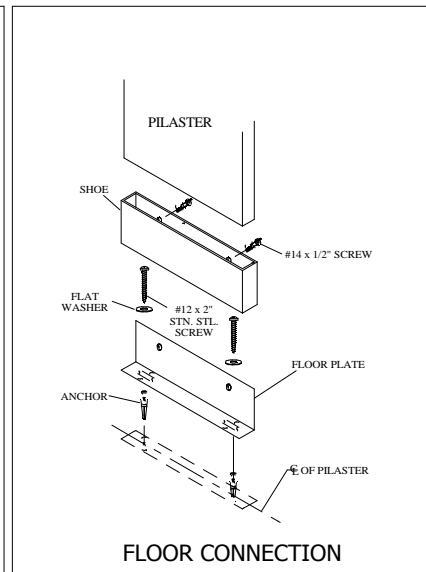

**BACKING LOCATIONS**

**PRIVACY SCREEN  
W/ FLOOR TO CEILING PILASTER**

**GENERAL PARTITIONS** Mfg. Corp.  
 1702 Peninsula Drive, Erie PA  
 P.O. Box 8370, Erie, PA 16505-0370  
 Phone (814) 833-1154 FAX (814) 838-3473