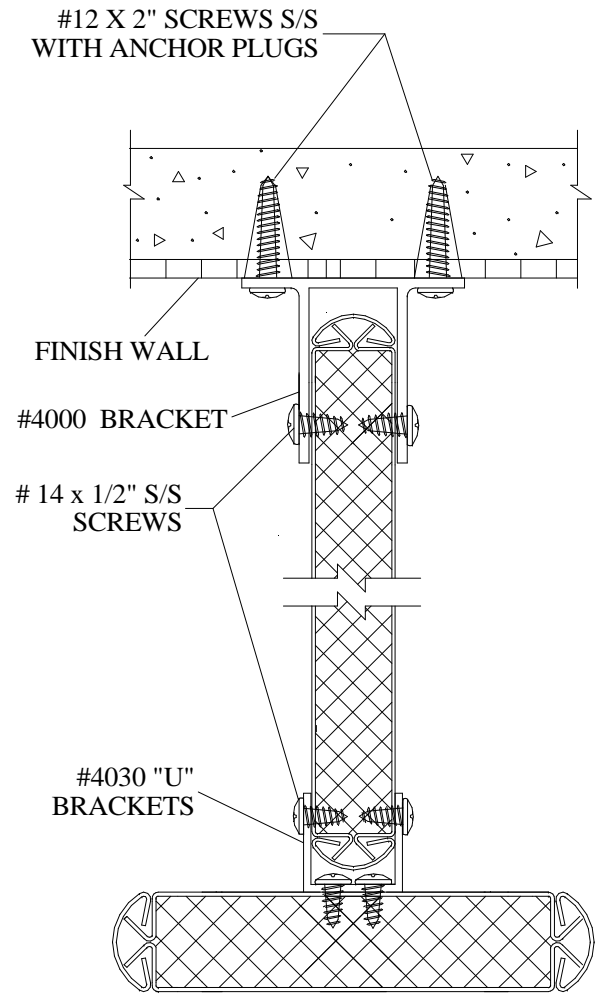

**BACKING LOCATIONS**

**PRIVACY SCREEN  
W/ FLOOR TO CEILING PILASTER**

**GENERAL PARTITIONS** Mfg. Corp.  
 1702 Peninsula Drive, Erie PA  
 P.O. Box 8370, Erie, PA 16505-0370  
 Phone (814) 833-1154 FAX (814) 838-3473