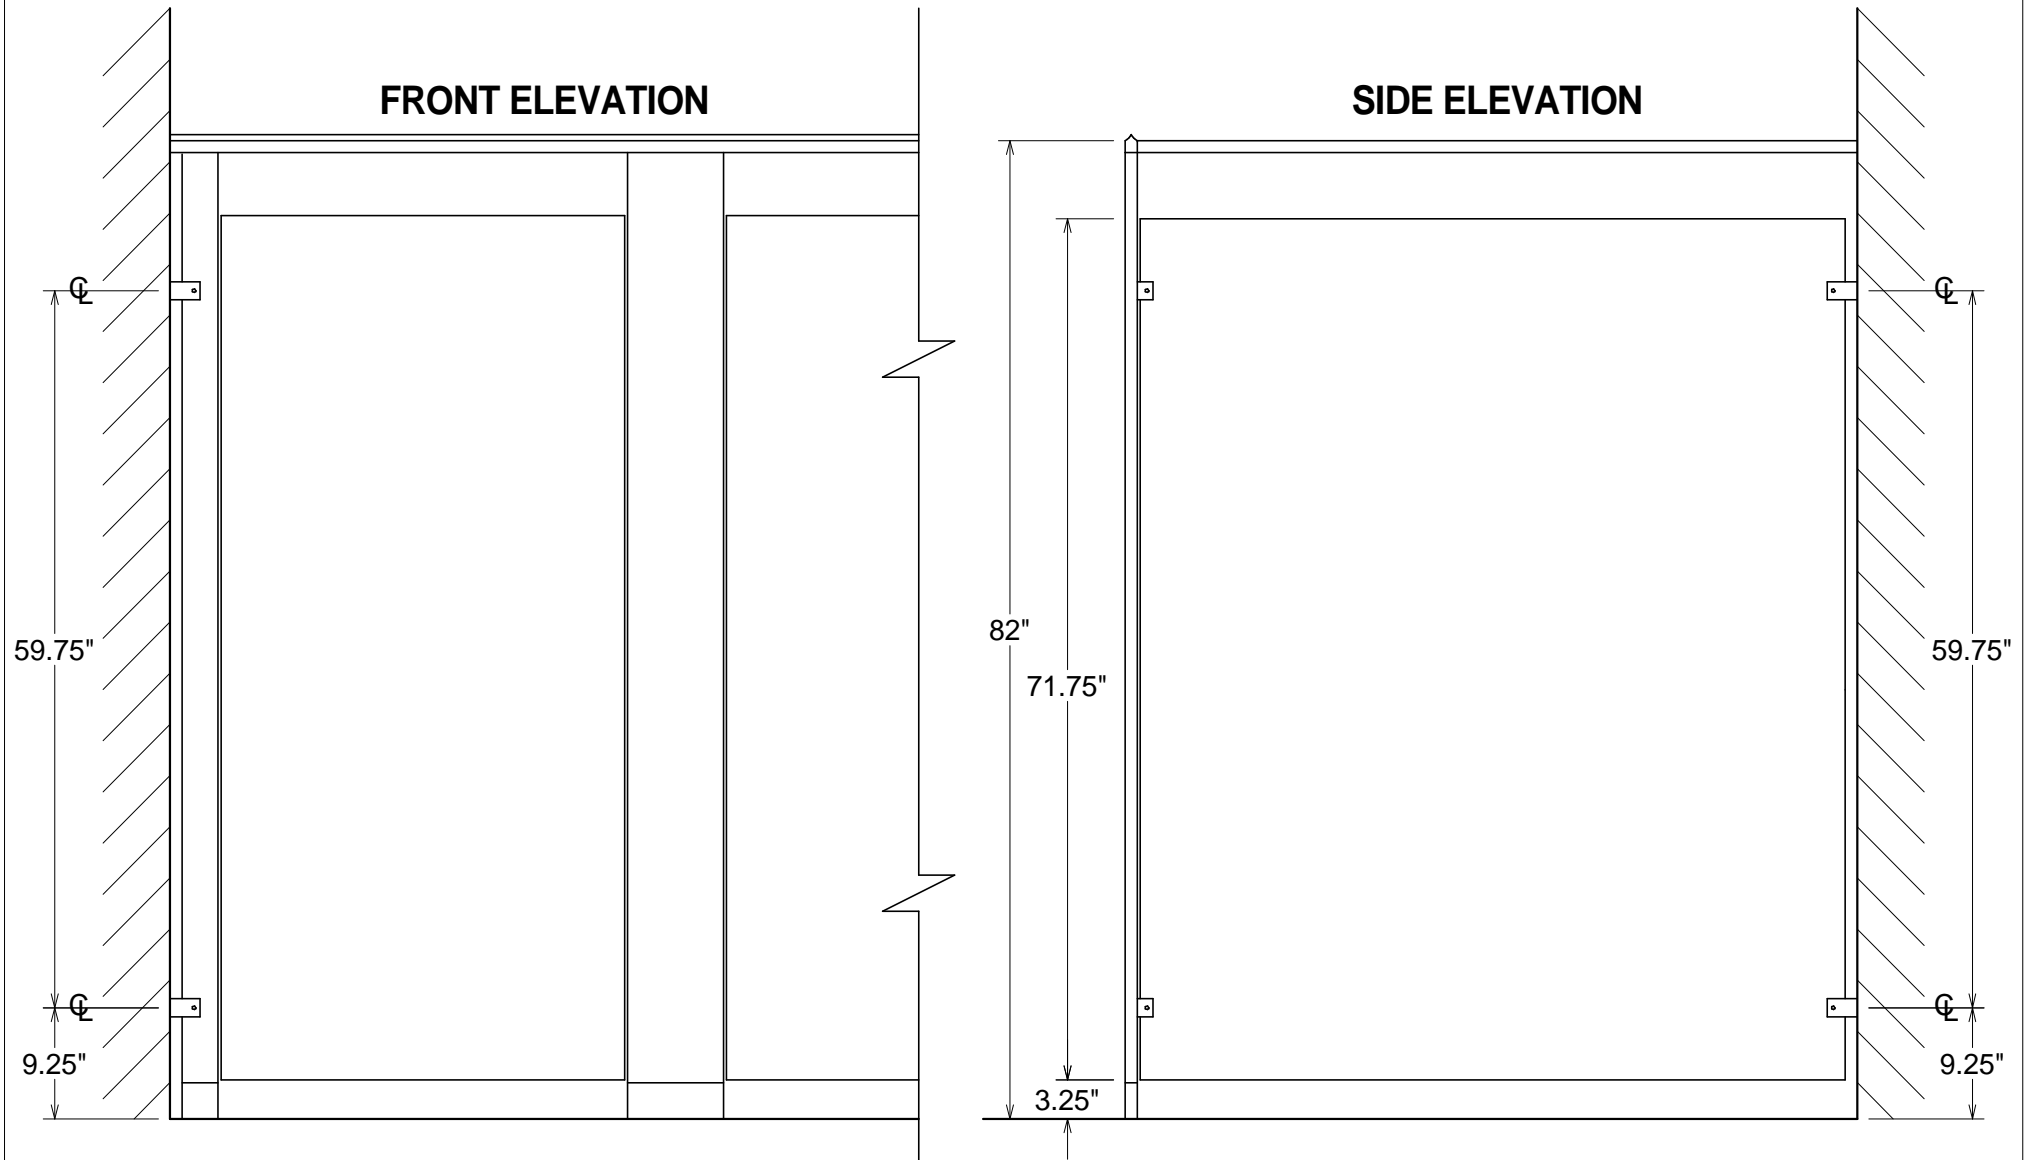

POWDER COATED STEEL (EASTERN MAX)

GENERAL PARTITIONS Mfg. Corp.
1702 Peninsula Drive, Erie PA
P.O. Box 8370, Erie, PA 16505-0370
Phone (814) 833-1154 FAX (814) 838-3473

SERIES 40 - TYPICAL ELEVATION
BACKING POINTS FOR OTHER THAN MASONRY WALLS INDICATED
STANDARD HARDWARE - 72" HIGH PANELS & DOORS