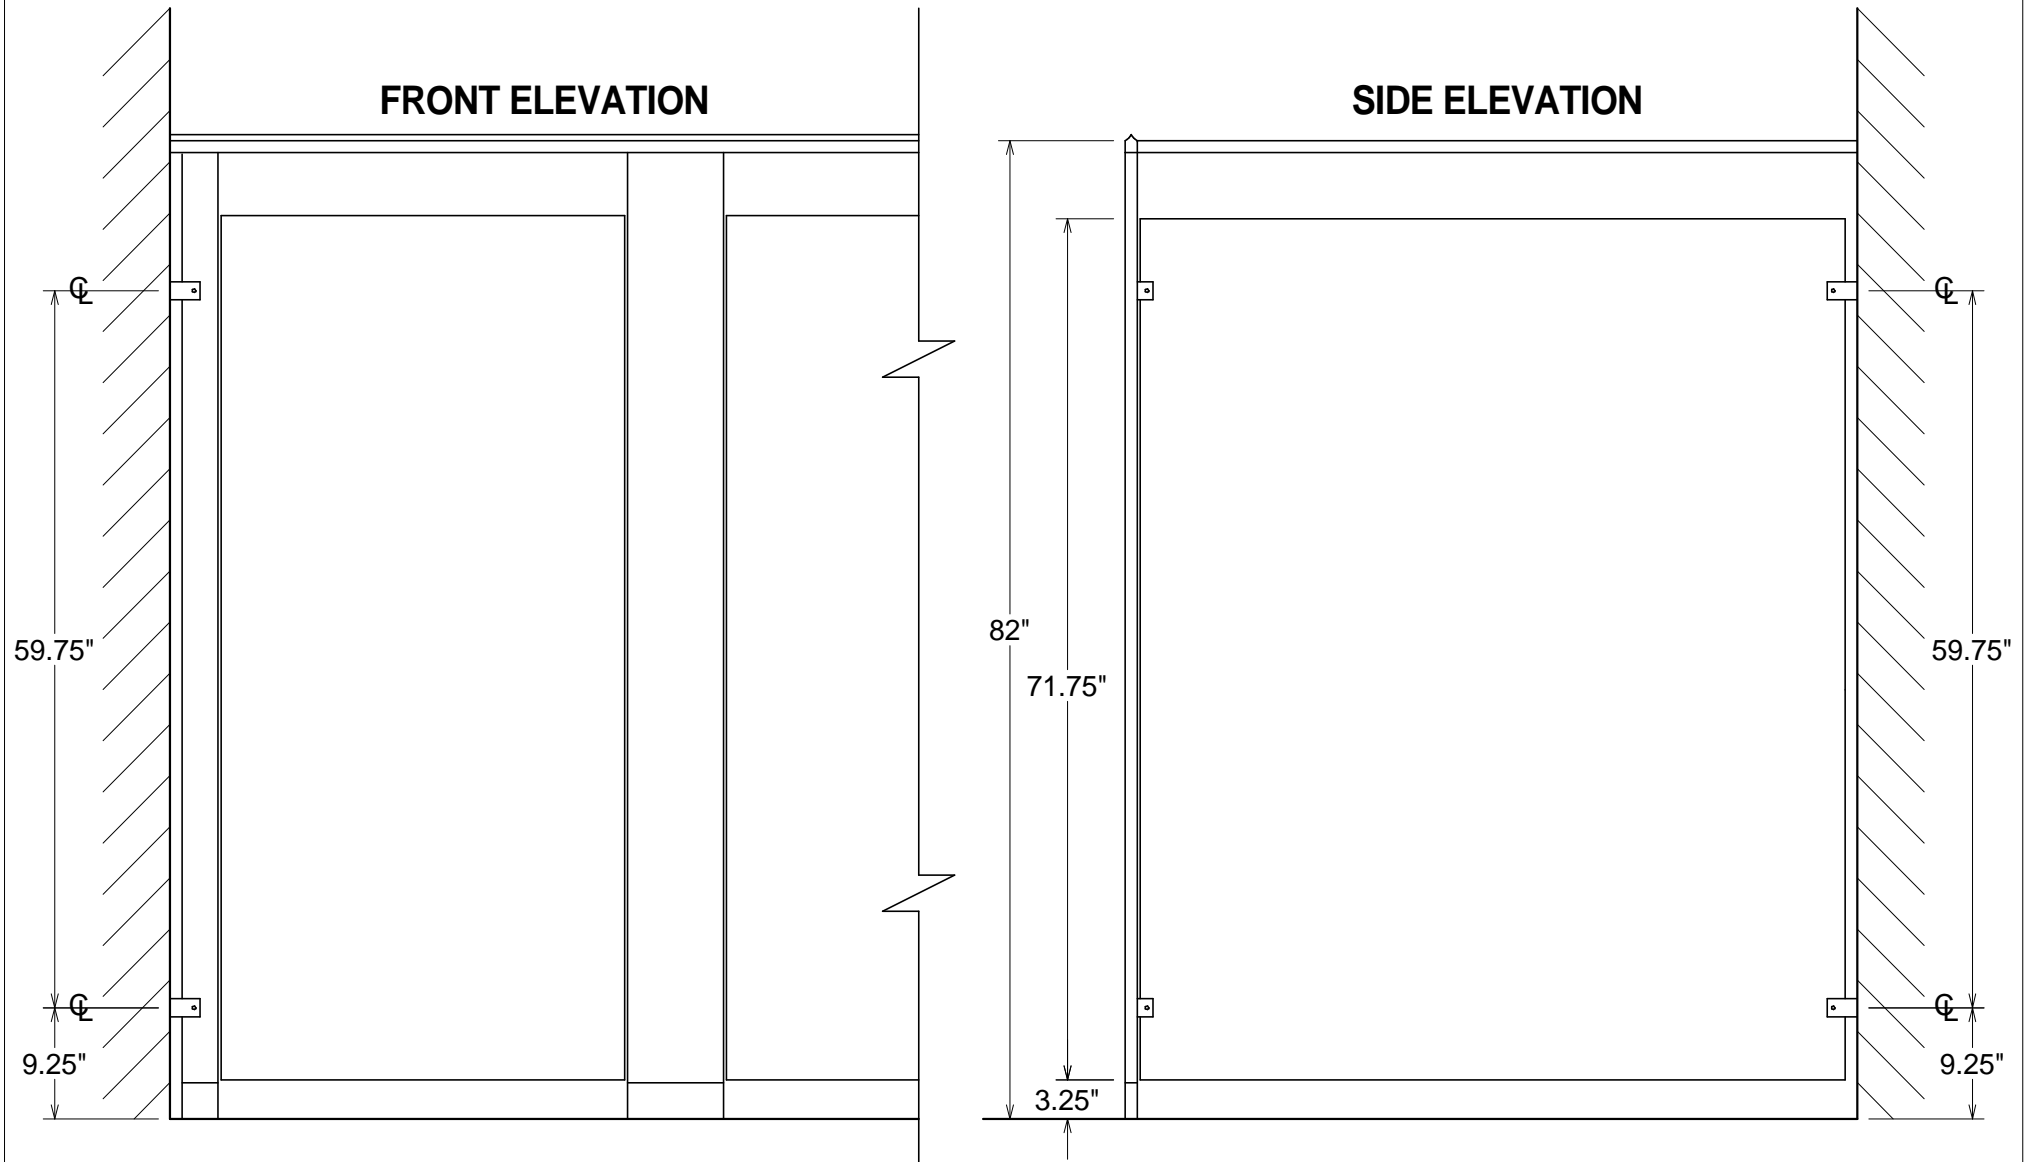

POWDER COATED STEEL (EASTERN MAX)

GENERAL PARTITIONS Mfg. Corp.
1702 Peninsula Drive, Erie PA
P.O. Box 8370, Erie, PA 16505-0370
Phone (814) 833-1154 FAX (814) 838-3473

SERIES 40 - TYPICAL ELEVATION
BACKING POINTS FOR OTHER THAN MASONRY WALLS INDICATED
STANDARD HARDWARE - 72" HIGH PANELS & DOORS