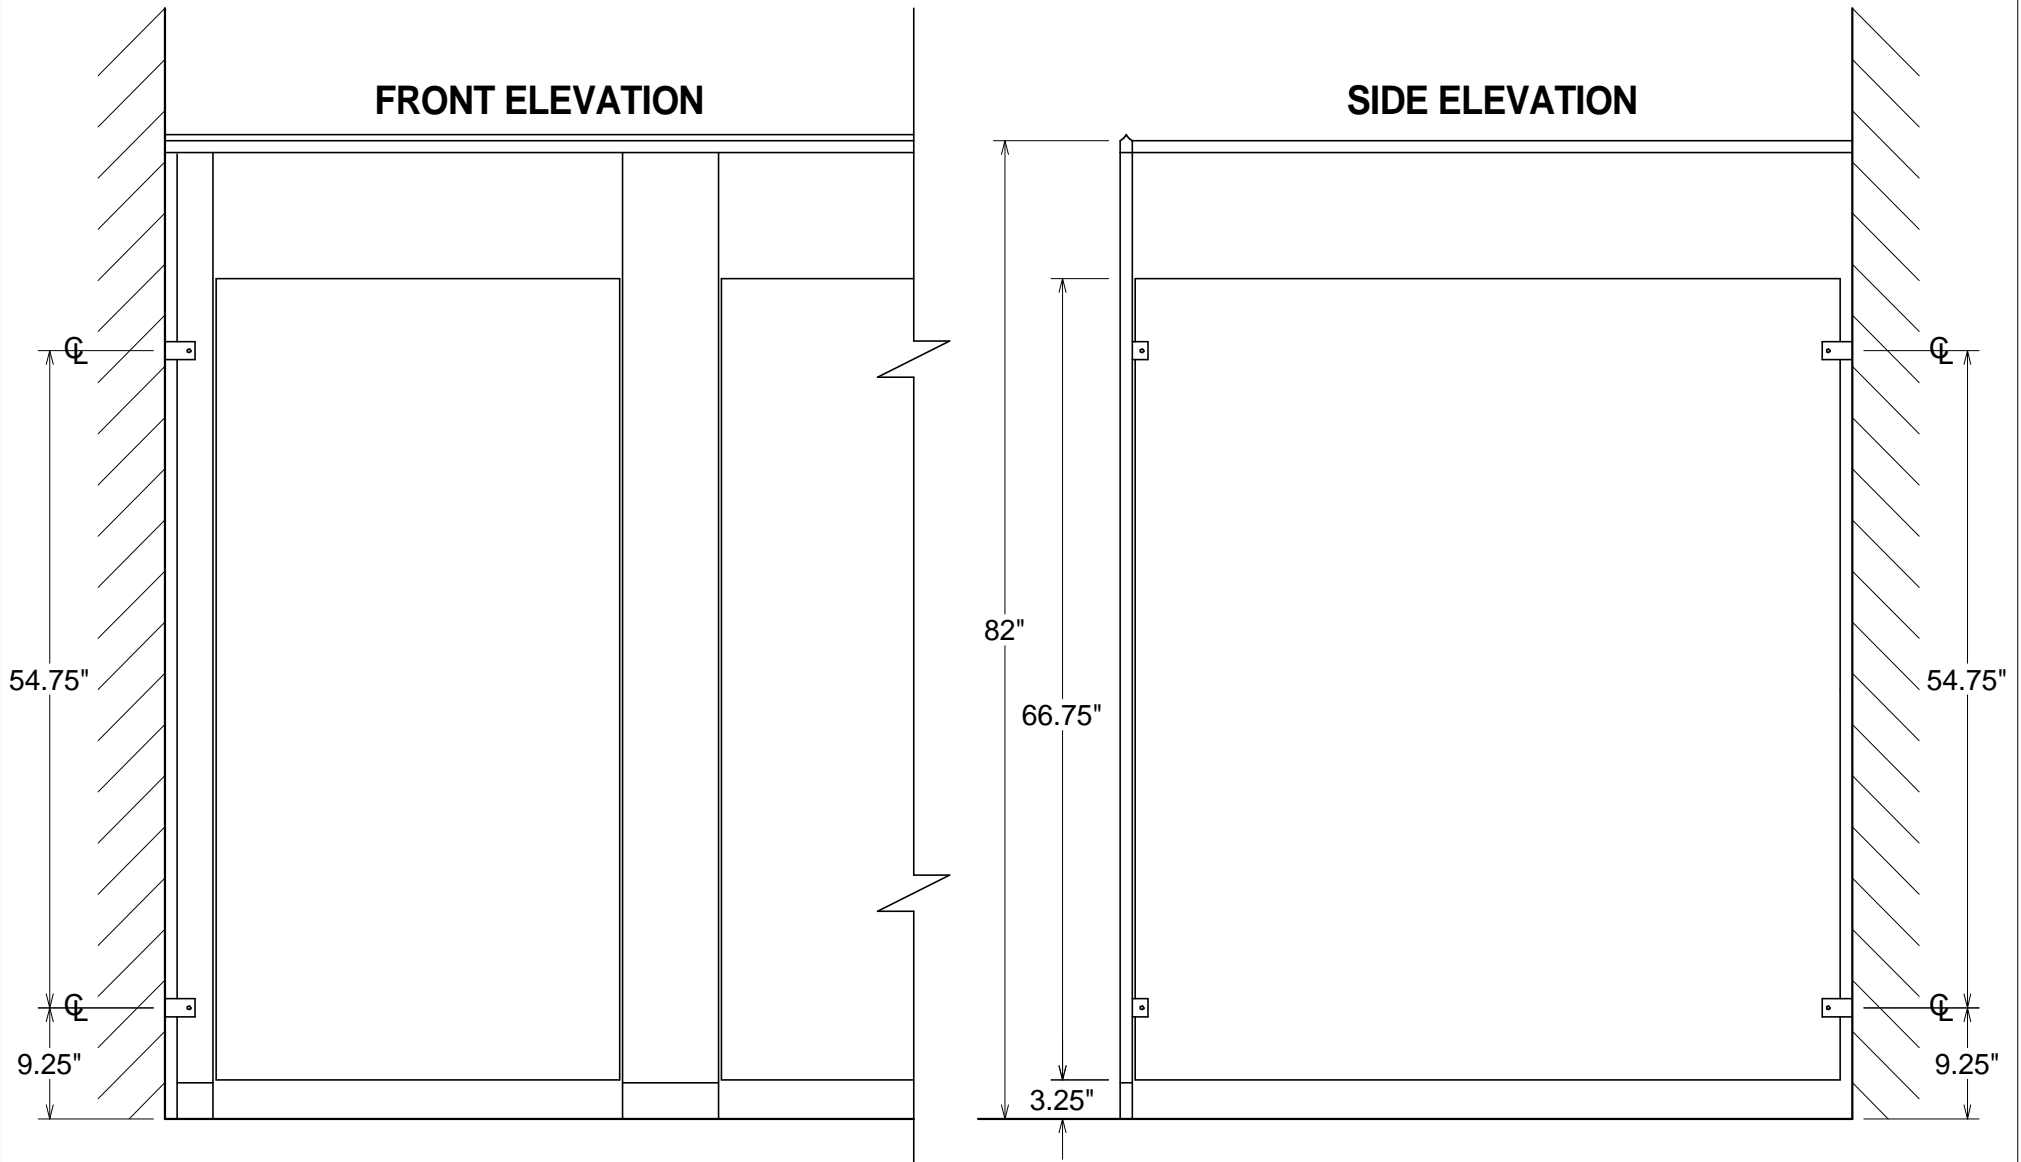

POWDER COATED STEEL (EASTERN)

GENERAL PARTITIONS Mfg. Corp.
1702 Peninsula Drive, Erie PA
P.O. Box 8370, Erie, PA 16505-0370
Phone (814) 833-1154 FAX (814) 838-3473

SERIES 40 - TYPICAL ELEVATION
BACKING POINTS FOR OTHER THAN MASONRY WALLS INDICATED
STANDARD HARDWARE - 67" HIGH PANELS & DOORS