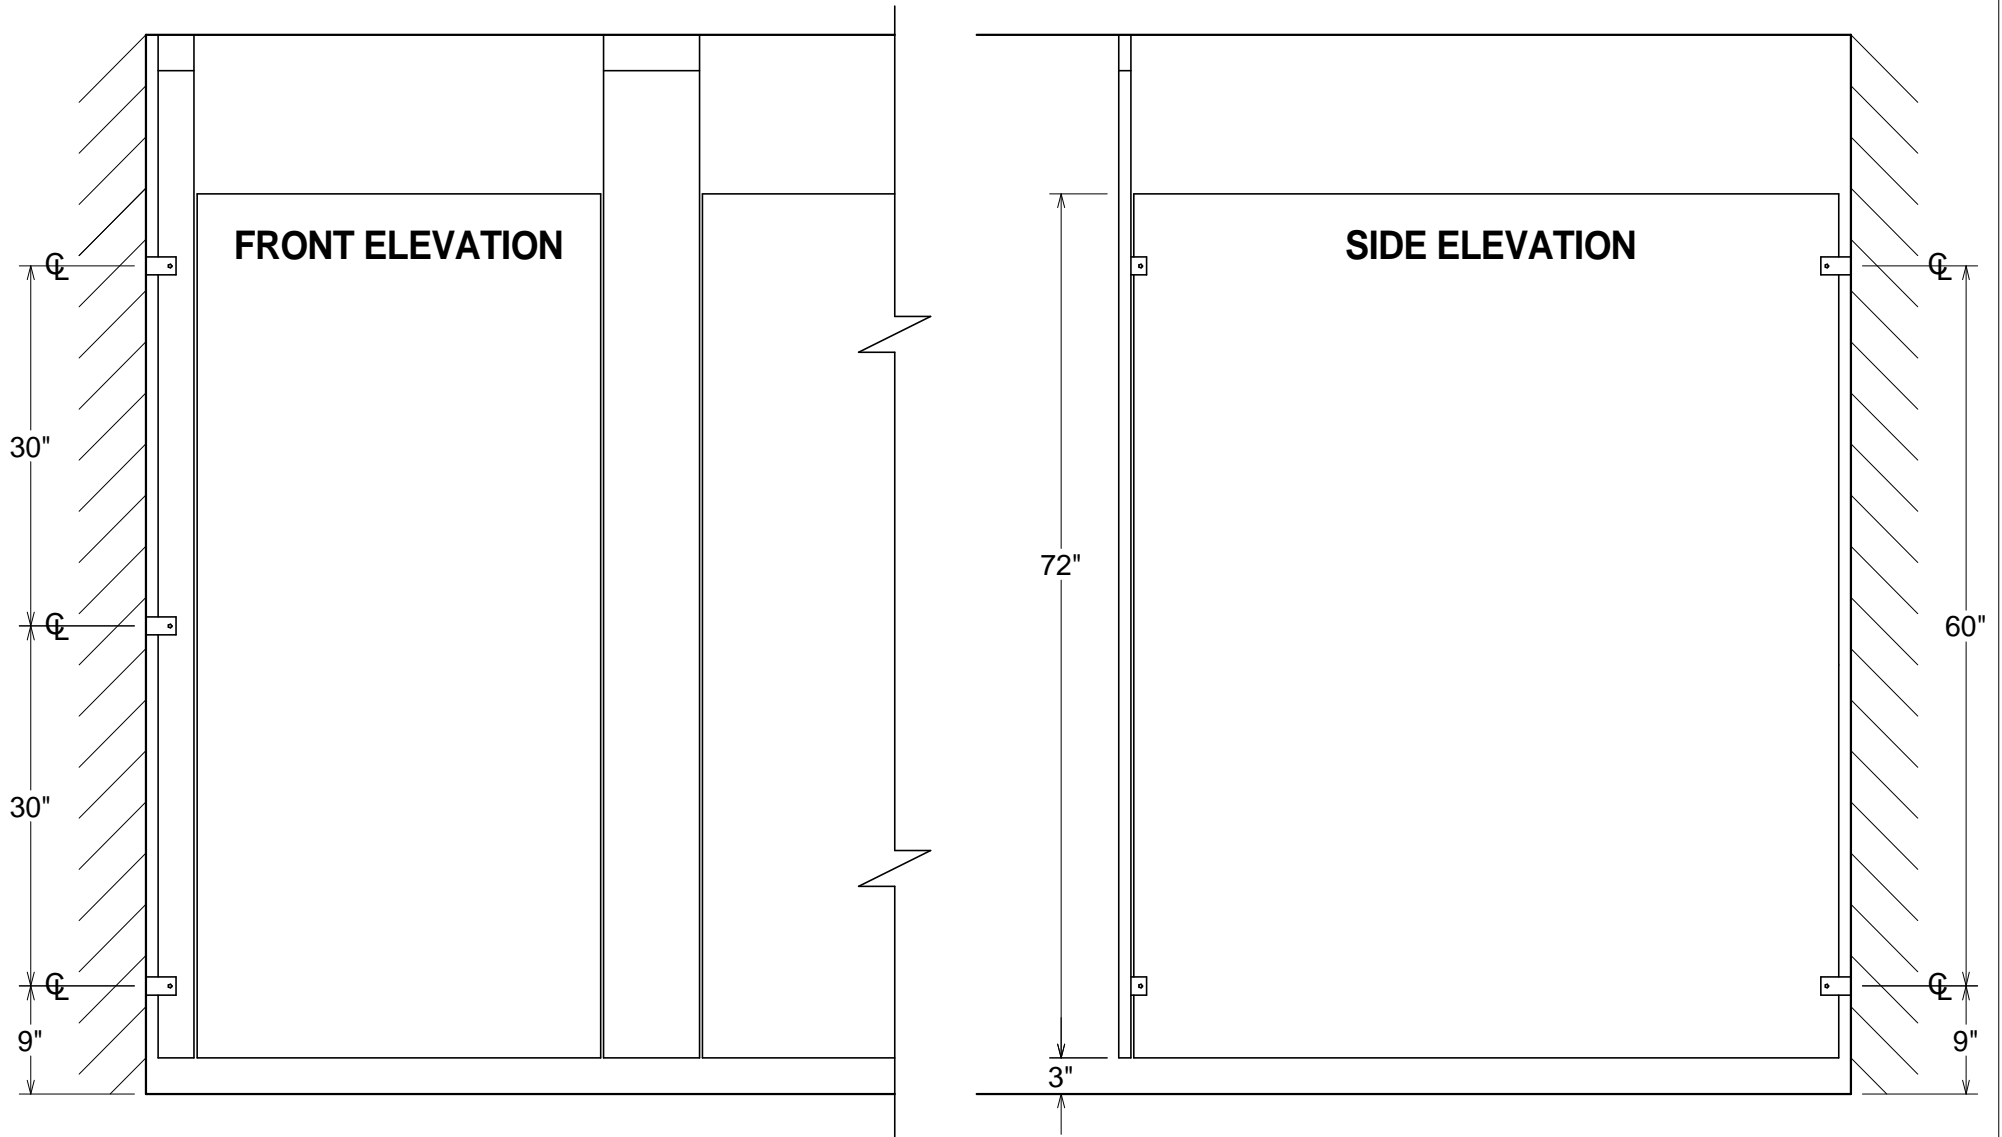

# POWDER COATED STEEL (EASTERN MAX)

**GENERAL PARTITIONS** Mfg. Corp.  
1702 Peninsula Drive, Erie PA  
P.O. Box 8370, Erie, PA 16505-0370  
Phone (814) 833-1154 FAX (814) 838-3473

**SERIES 50 - TYPICAL ELEVATION**  
**BACKING POINTS FOR OTHER THAN MASONRY WALLS INDICATED**  
**STANDARD HARDWARE - 72" HIGH PANELS & DOORS**