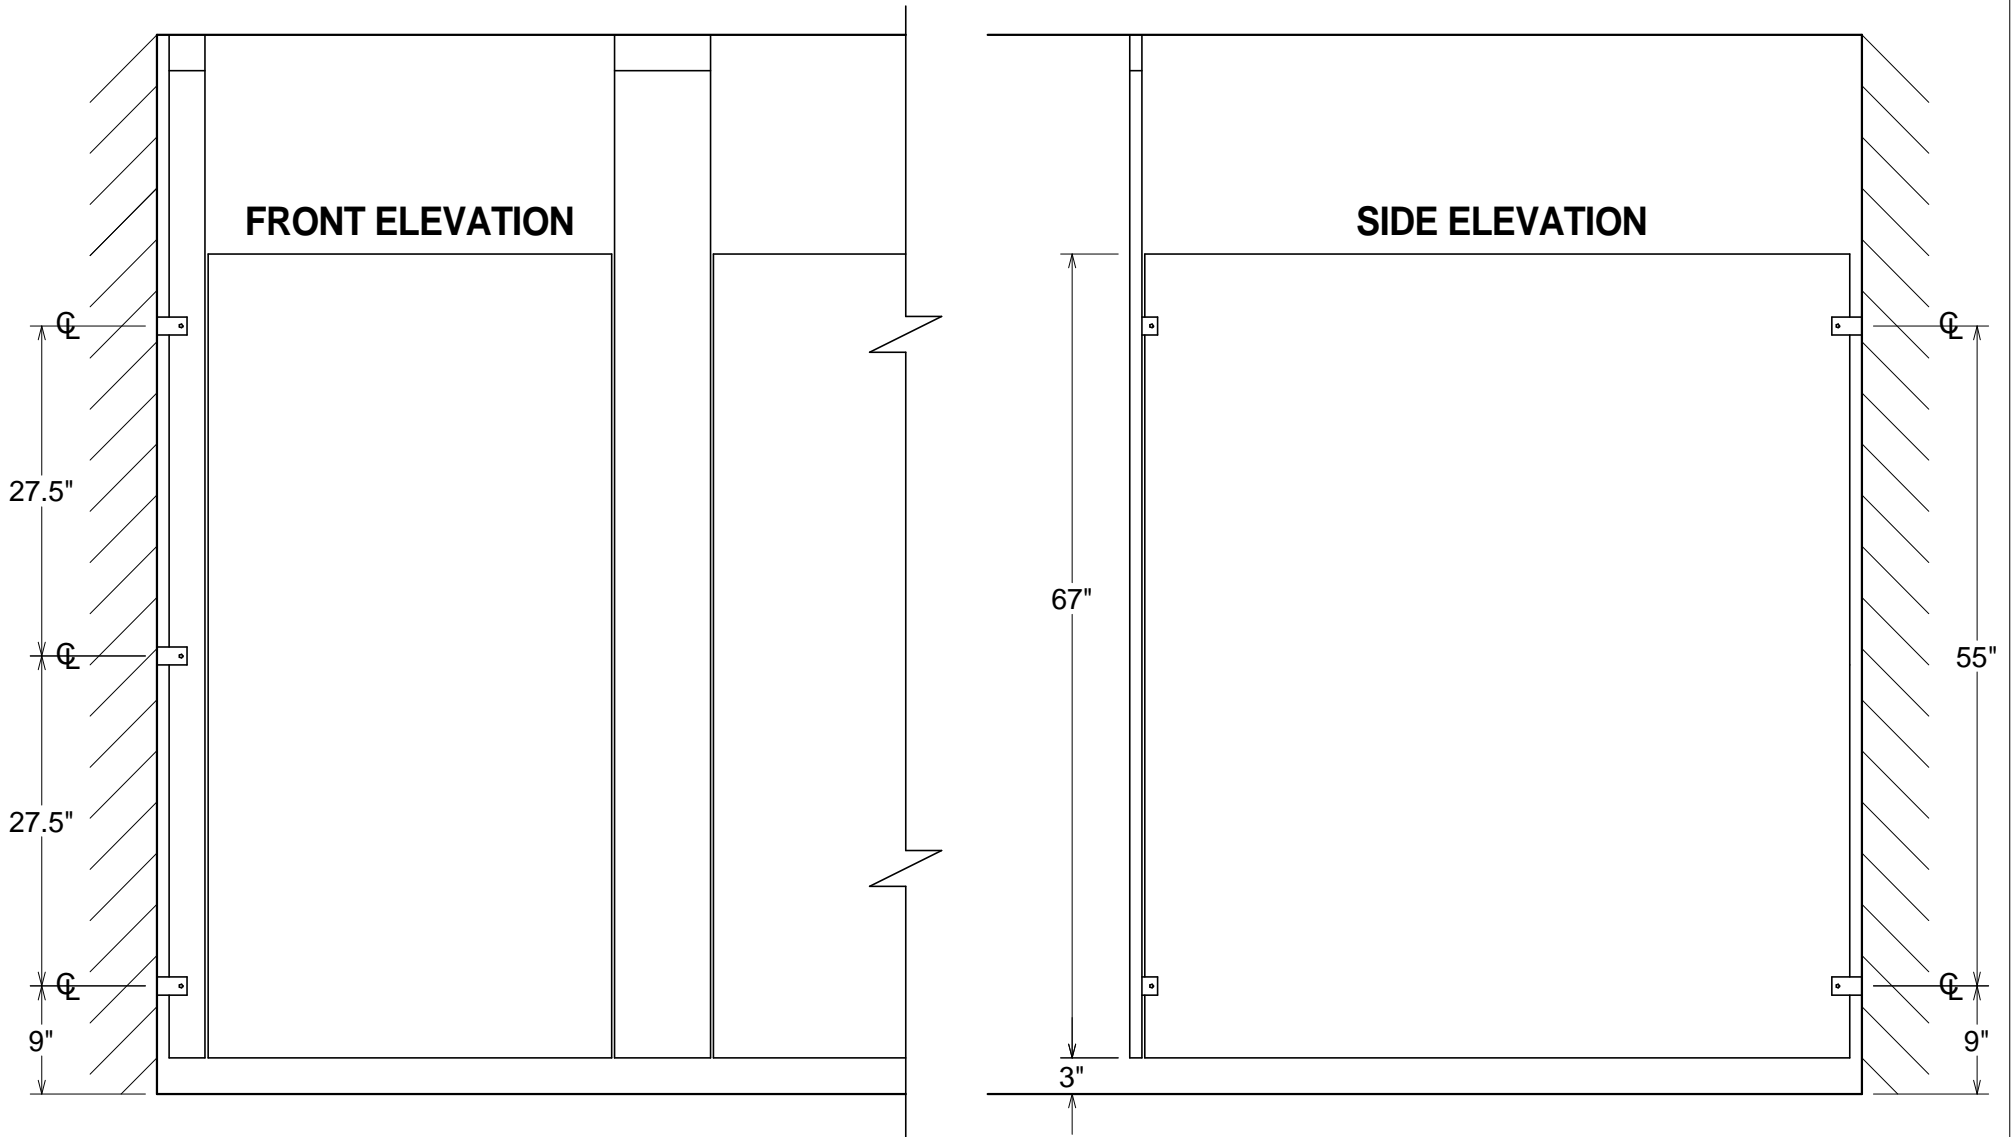

POWDER COATED STEEL (EASTERN)

GENERAL PARTITIONS Mfg. Corp.
1702 Peninsula Drive, Erie PA
P.O. Box 8370, Erie, PA 16505-0370
Phone (814) 833-1154 FAX (814) 838-3473

SERIES 50 - TYPICAL ELEVATION
BACKING POINTS FOR OTHER THAN MASONRY WALLS INDICATED
STANDARD HARDWARE - 67" HIGH PANELS & DOORS