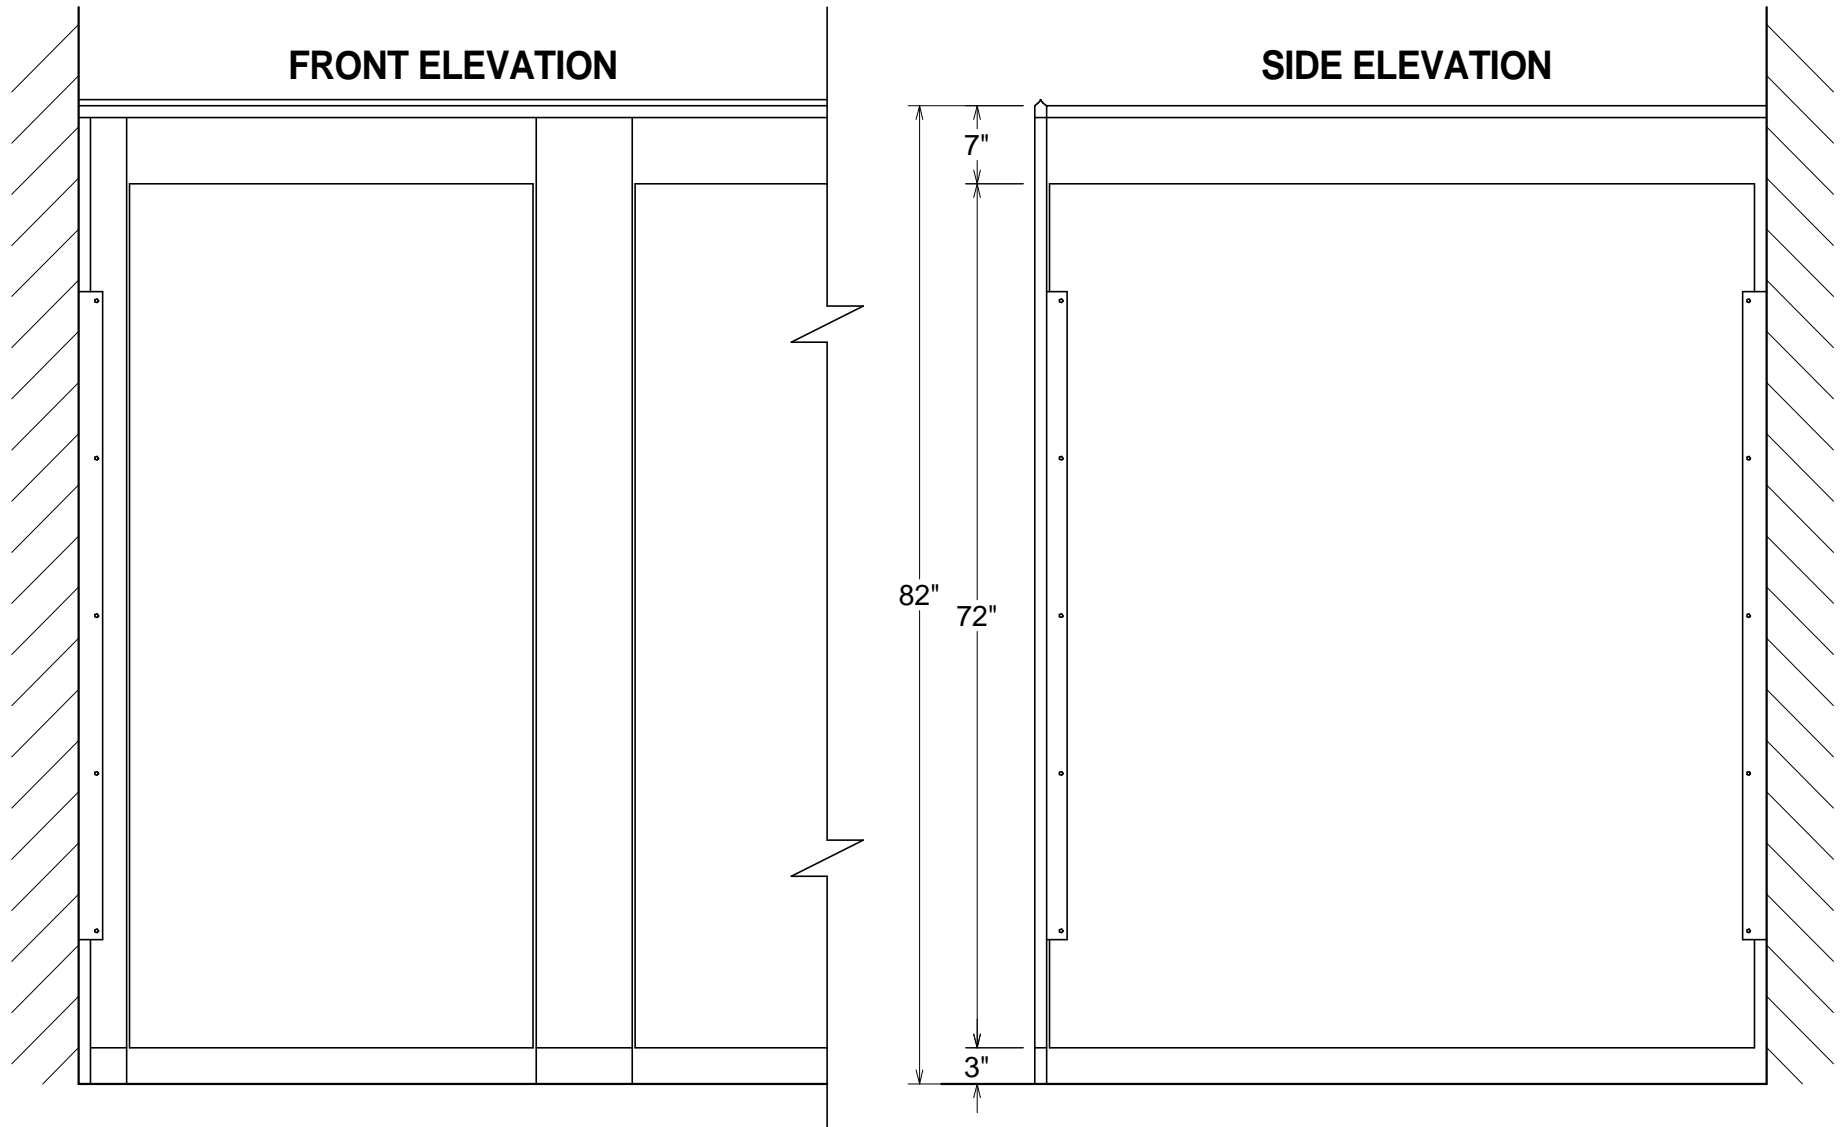

HIGH DENSITY POLYMER - EASTERN MAX

GENERAL PARTITIONS Mfg. Corp.
1702 Peninsula Drive, Erie PA
P.O. Box 8370, Erie, PA 16505-0370
Phone (814) 833-1154 FAX (814) 838-3473

SERIES 40 - TYPICAL HDP ELEVATION
BACKING POINTS FOR OTHER THAN MASONRY WALLS INDICATED
72" HIGH DOORS & PANELS - STANDARD HARDWARE