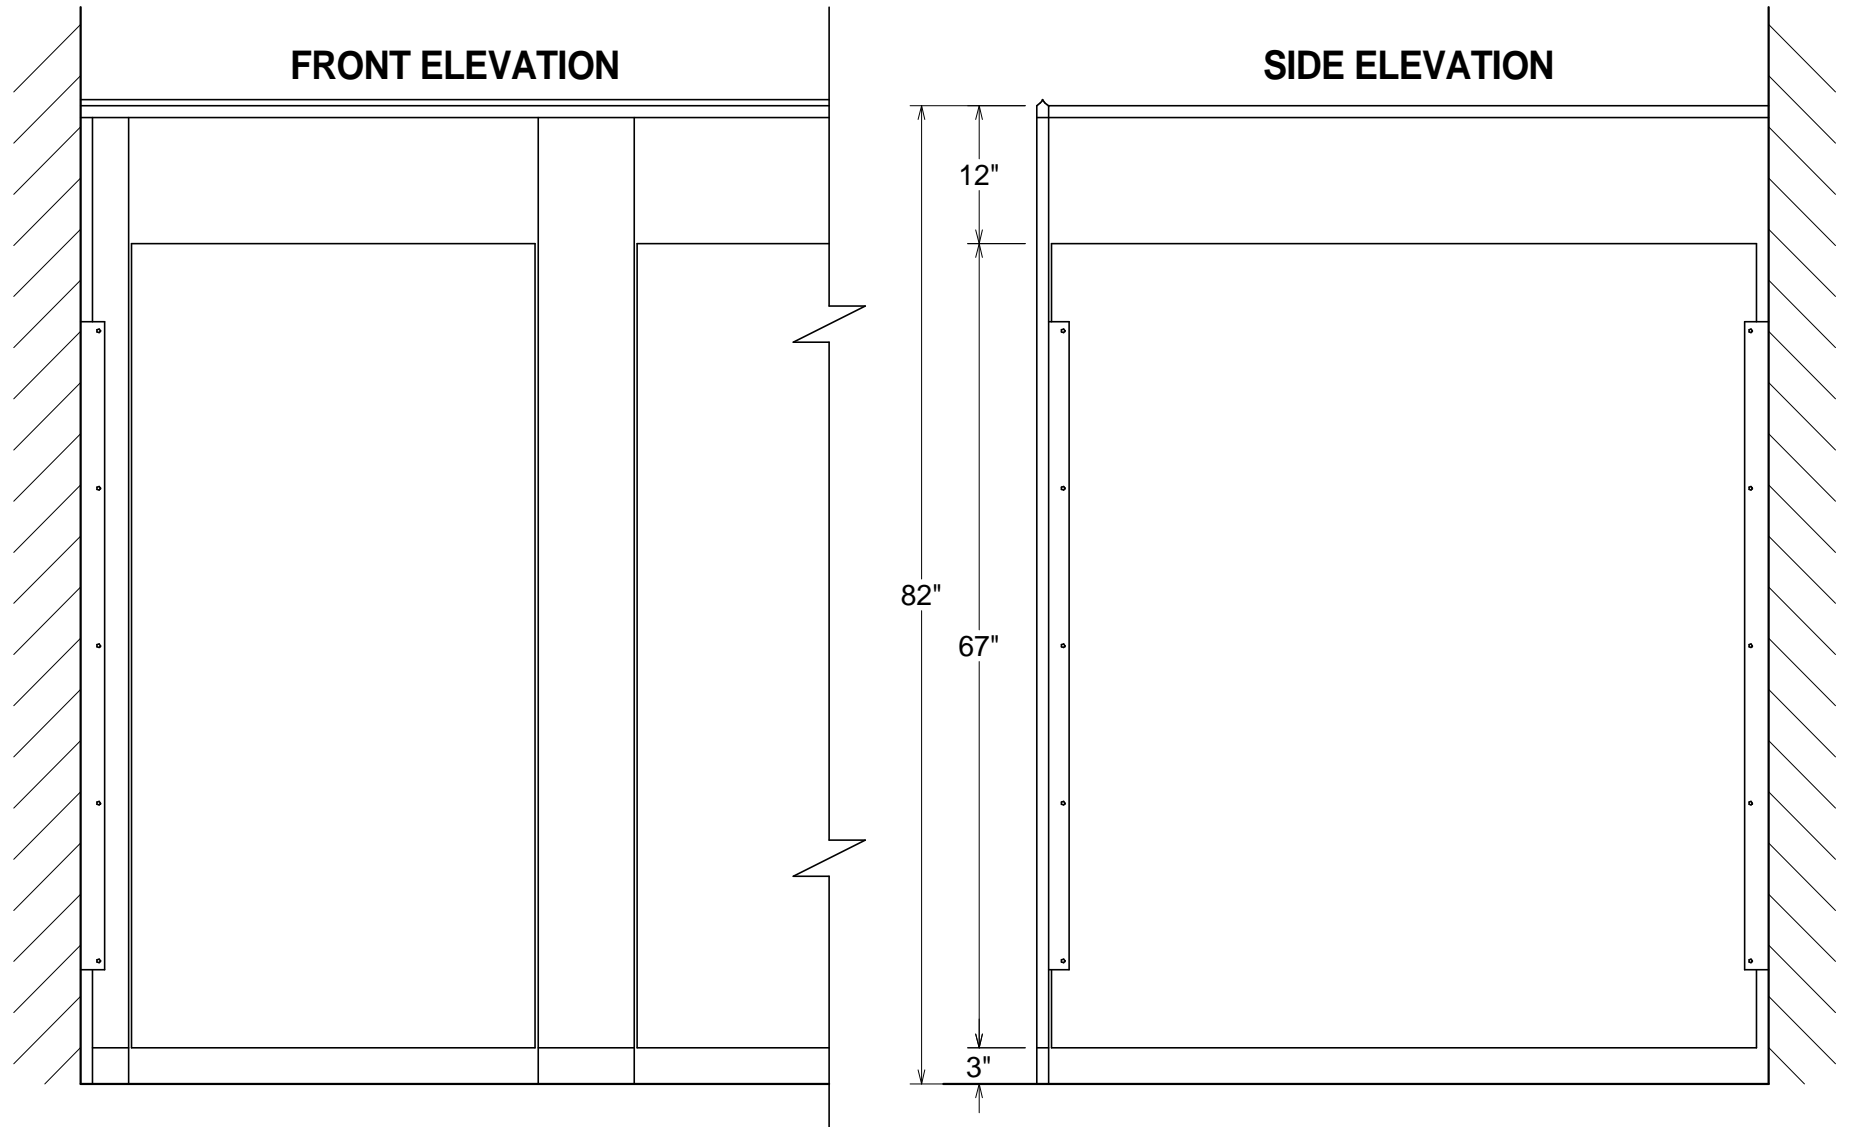

HIGH DENSITY POLYMER - EASTERN

GENERAL PARTITIONS Mfg. Corp.
1702 Peninsula Drive, Erie PA
P.O. Box 8370, Erie, PA 16505-0370
Phone (814) 833-1154 FAX (814) 838-3473

SERIES 40 - TYPICAL HDP ELEVATION
BACKING POINTS FOR OTHER THAN MASONRY WALLS INDICATED
67" HIGH DOORS & PANELS - STANDARD HARDWARE