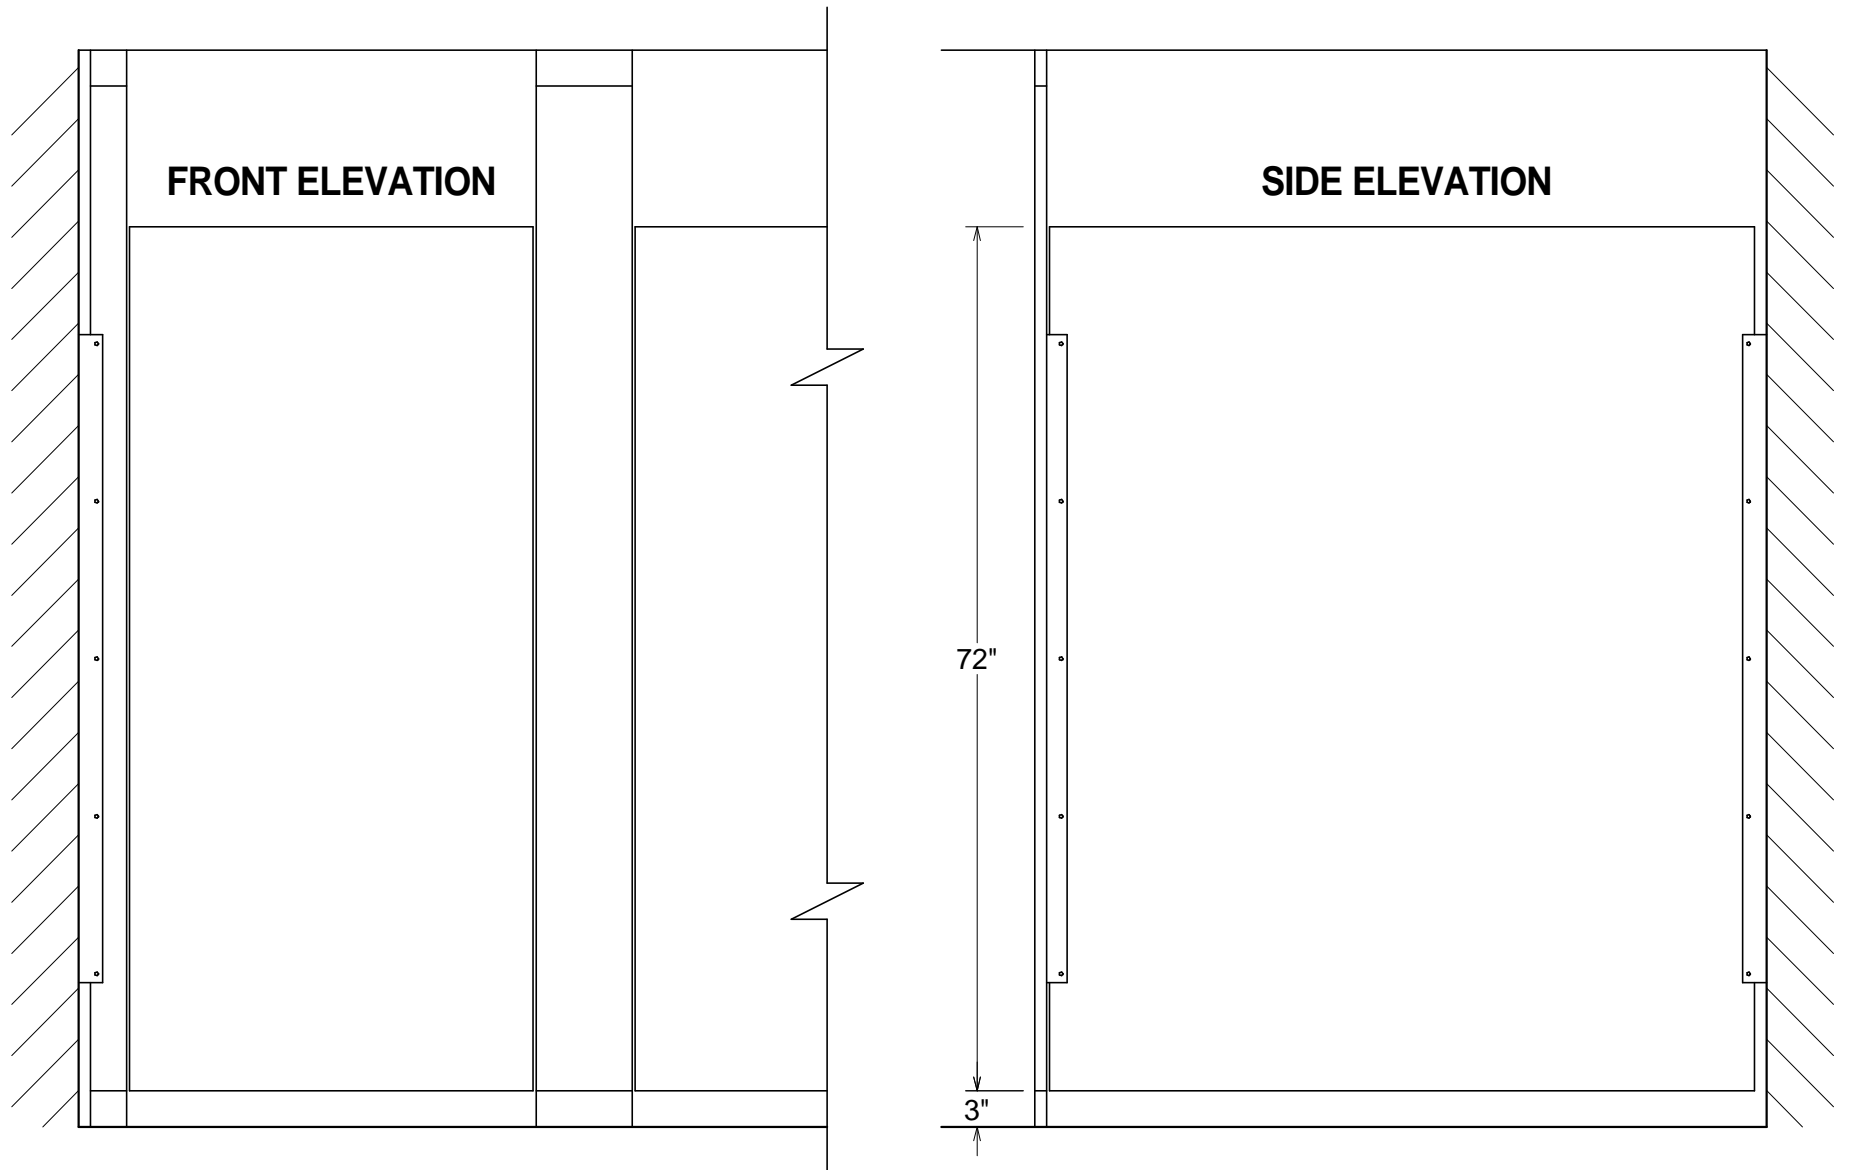

HIGH DENSITY POLYMER - EASTERN MAX

GENERAL PARTITIONS Mfg. Corp.
1702 Peninsula Drive, Erie PA
P.O. Box 8370, Erie, PA 16505-0370
Phone (814) 833-1154 FAX (814) 838-3473

SERIES 60 - TYPICAL HDP ELEVATION
BACKING POINTS FOR OTHER THAN MASONRY WALLS INDICATED
72" HIGH DOORS & PANELS - STANDARD HARDWARE