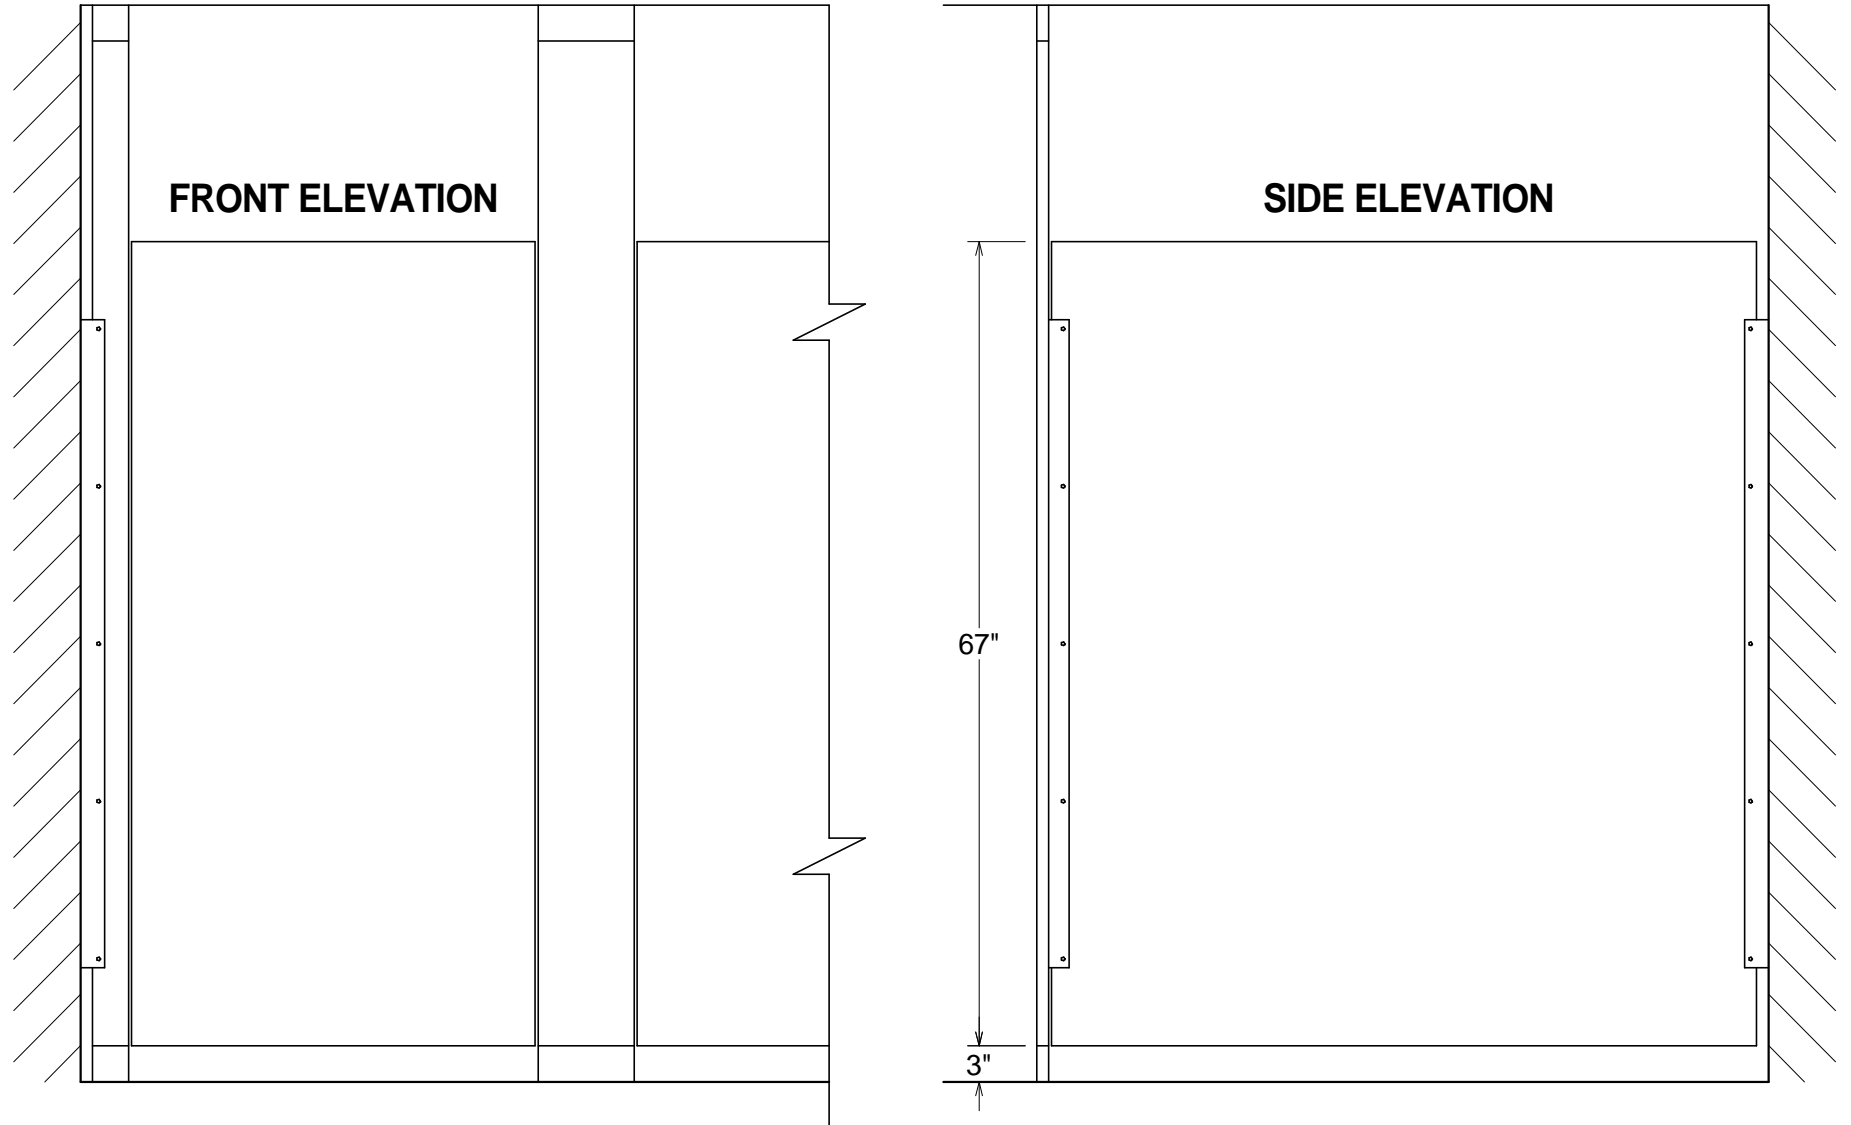

HIGH DENSITY POLYMER - EASTERN

GENERAL PARTITIONS Mfg. Corp.
1702 Peninsula Drive, Erie PA
P.O. Box 8370, Erie, PA 16505-0370
Phone (814) 833-1154 FAX (814) 838-3473

SERIES 60 - TYPICAL HDP ELEVATION
BACKING POINTS FOR OTHER THAN MASONRY WALLS INDICATED
67" HIGH DOORS & PANELS - STANDARD HARDWARE