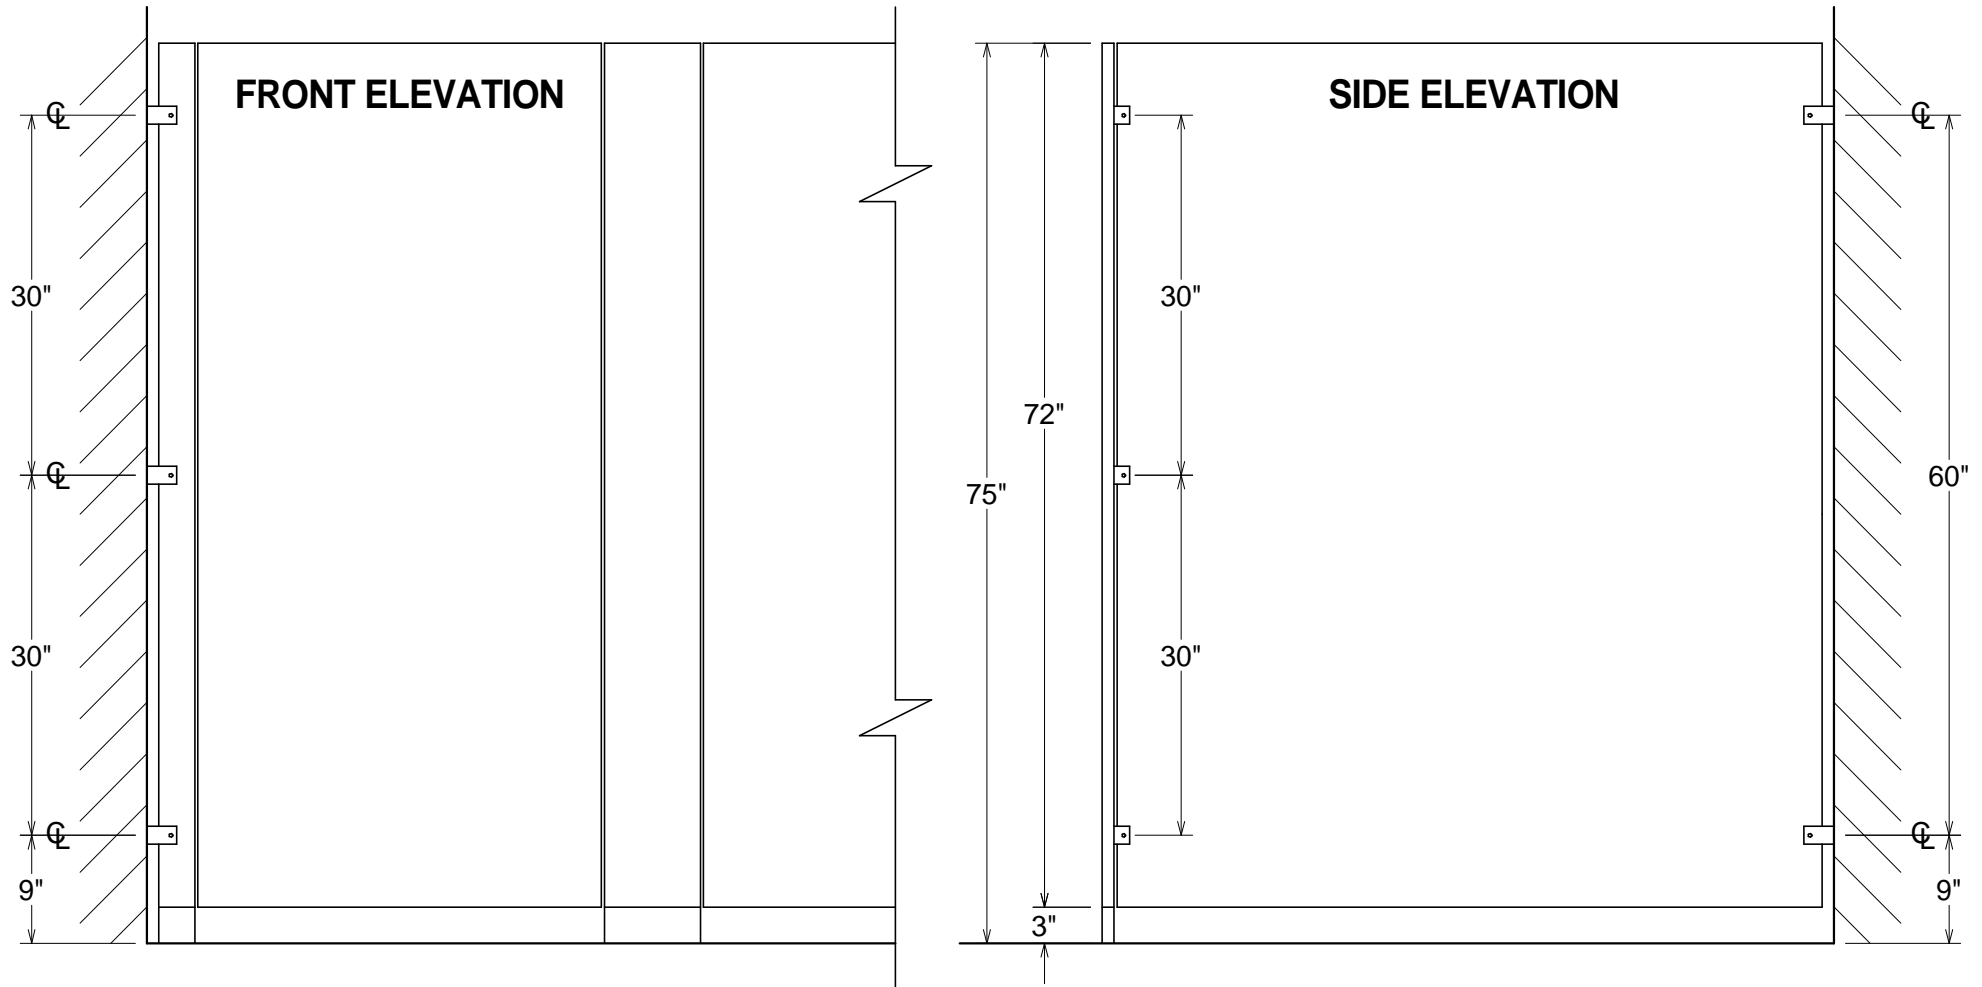

PLASTIC LAMINATE (EASTERN MAX)

GENERAL PARTITIONS Mfg. Corp.
1702 Peninsula Drive, Erie PA
P.O. Box 8370, Erie, PA 16505-0370
Phone (814) 833-1154 FAX (814) 838-3473

SERIES 30 - TYPICAL ELEVATION
BACKING POINTS FOR OTHER THAN MASONRY WALLS INDICATED
STANDARD HARDWARE - 72" HIGH PANELS & DOORS