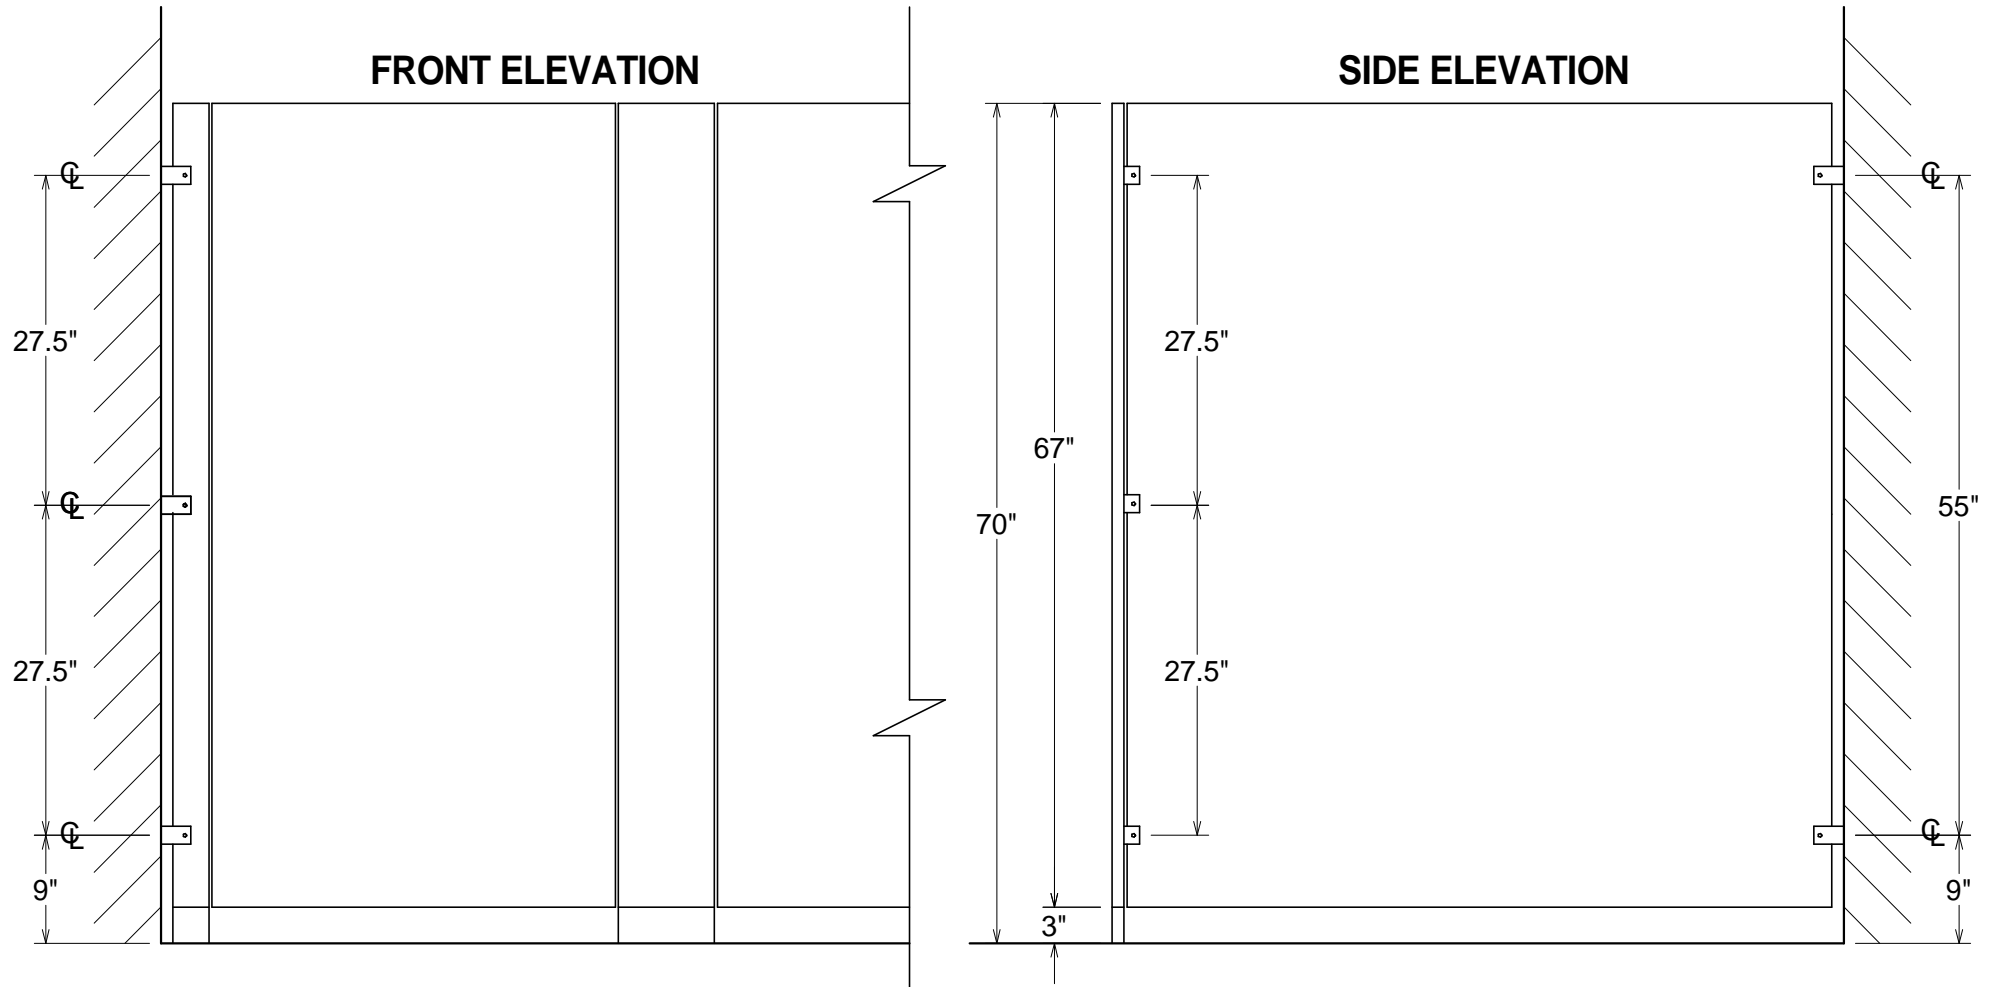

PLASTIC LAMINATE (EASTERN)

GENERAL PARTITIONS Mfg. Corp.
1702 Peninsula Drive, Erie PA
P.O. Box 8370, Erie, PA 16505-0370
Phone (814) 833-1154 FAX (814) 838-3473

SERIES 30 - TYPICAL ELEVATION
BACKING POINTS FOR OTHER THAN MASONRY WALLS INDICATED
STANDARD HARDWARE - 67" HIGH PANELS & DOORS