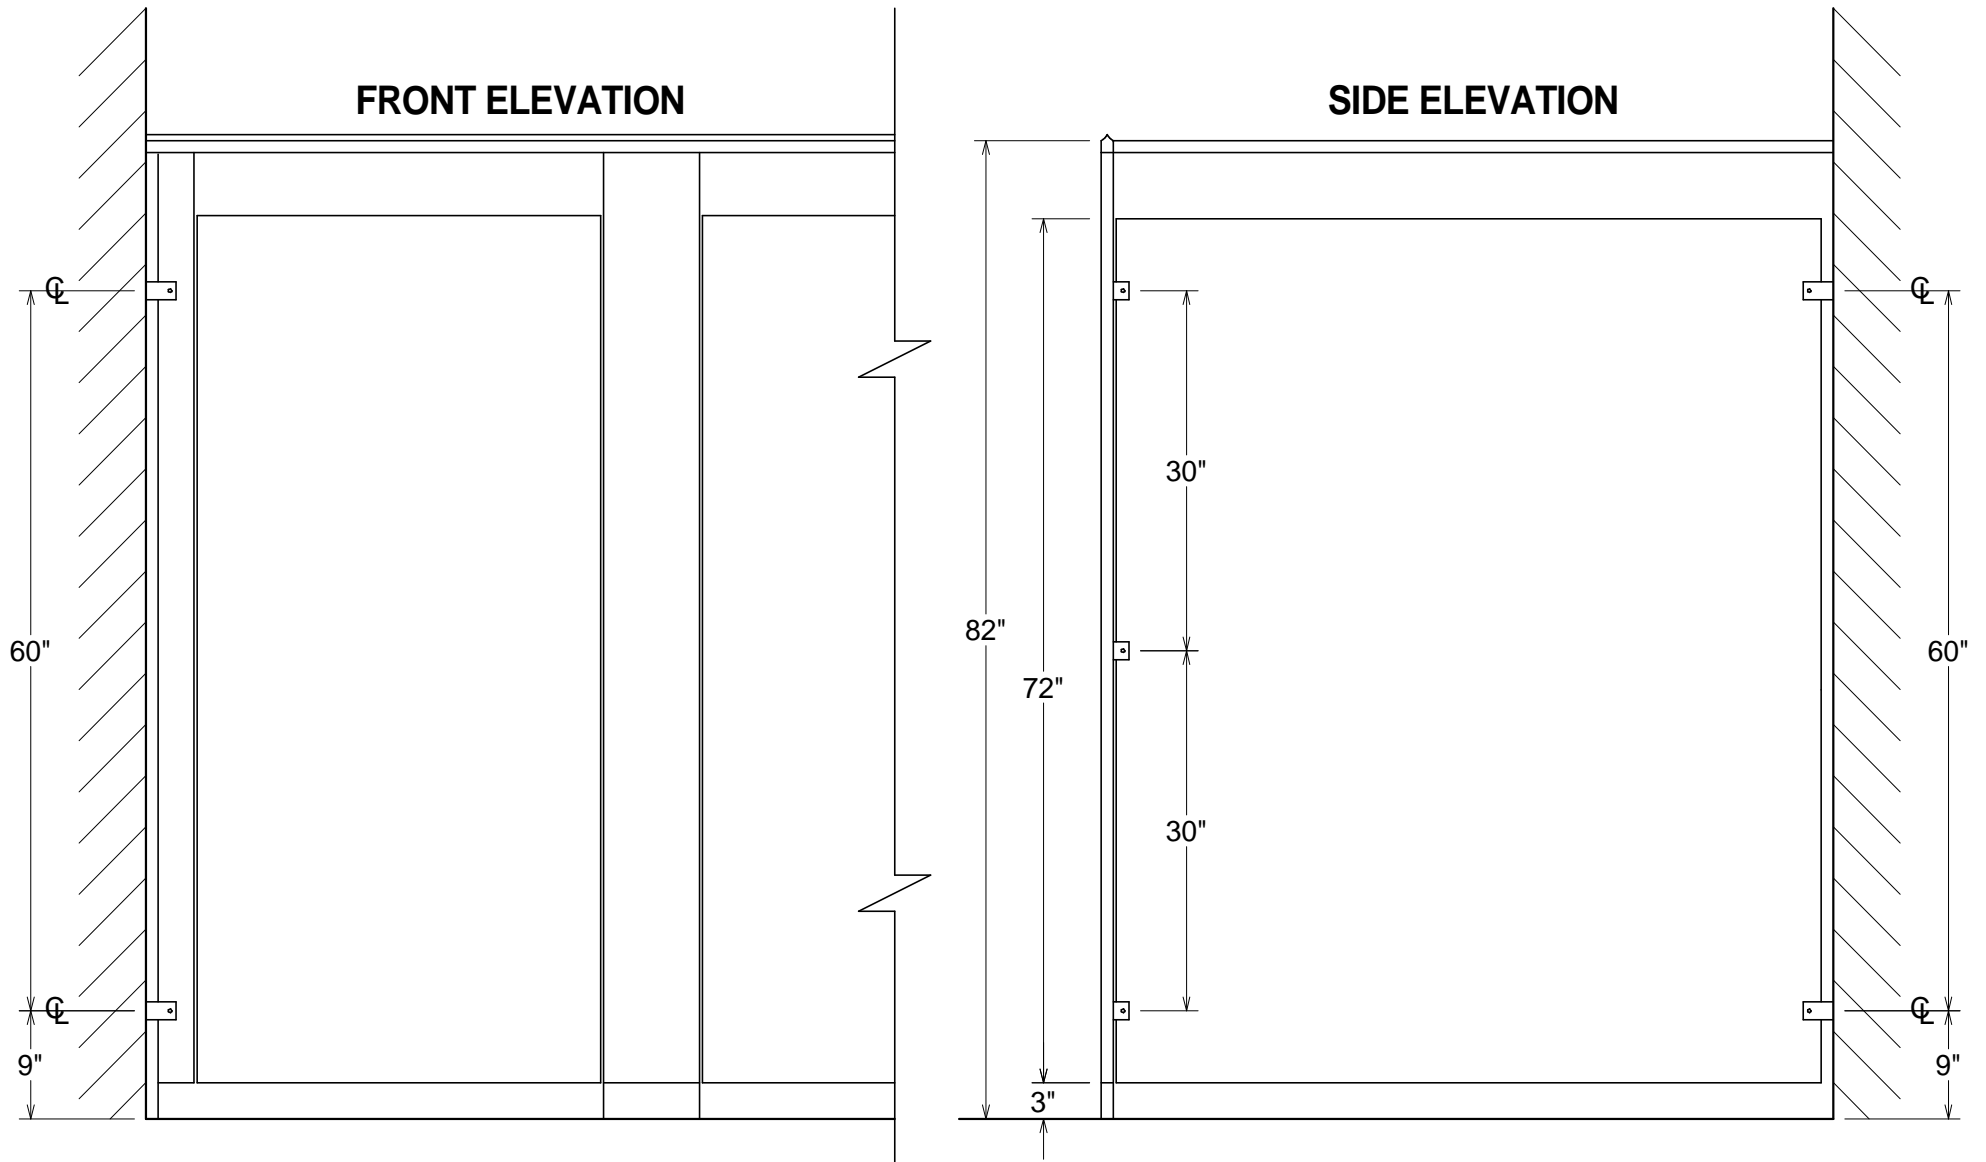

PLASTIC LAMINATE (EASTERN MAX)

GENERAL PARTITIONS Mfg. Corp.
1702 Peninsula Drive, Erie PA
P.O. Box 8370, Erie, PA 16505-0370
Phone (814) 833-1154 FAX (814) 838-3473

SERIES 40 - TYPICAL ELEVATION
BACKING POINTS FOR OTHER THAN MASONRY WALLS INDICATED
STANDARD HARDWARE - 72" HIGH PANELS & DOORS