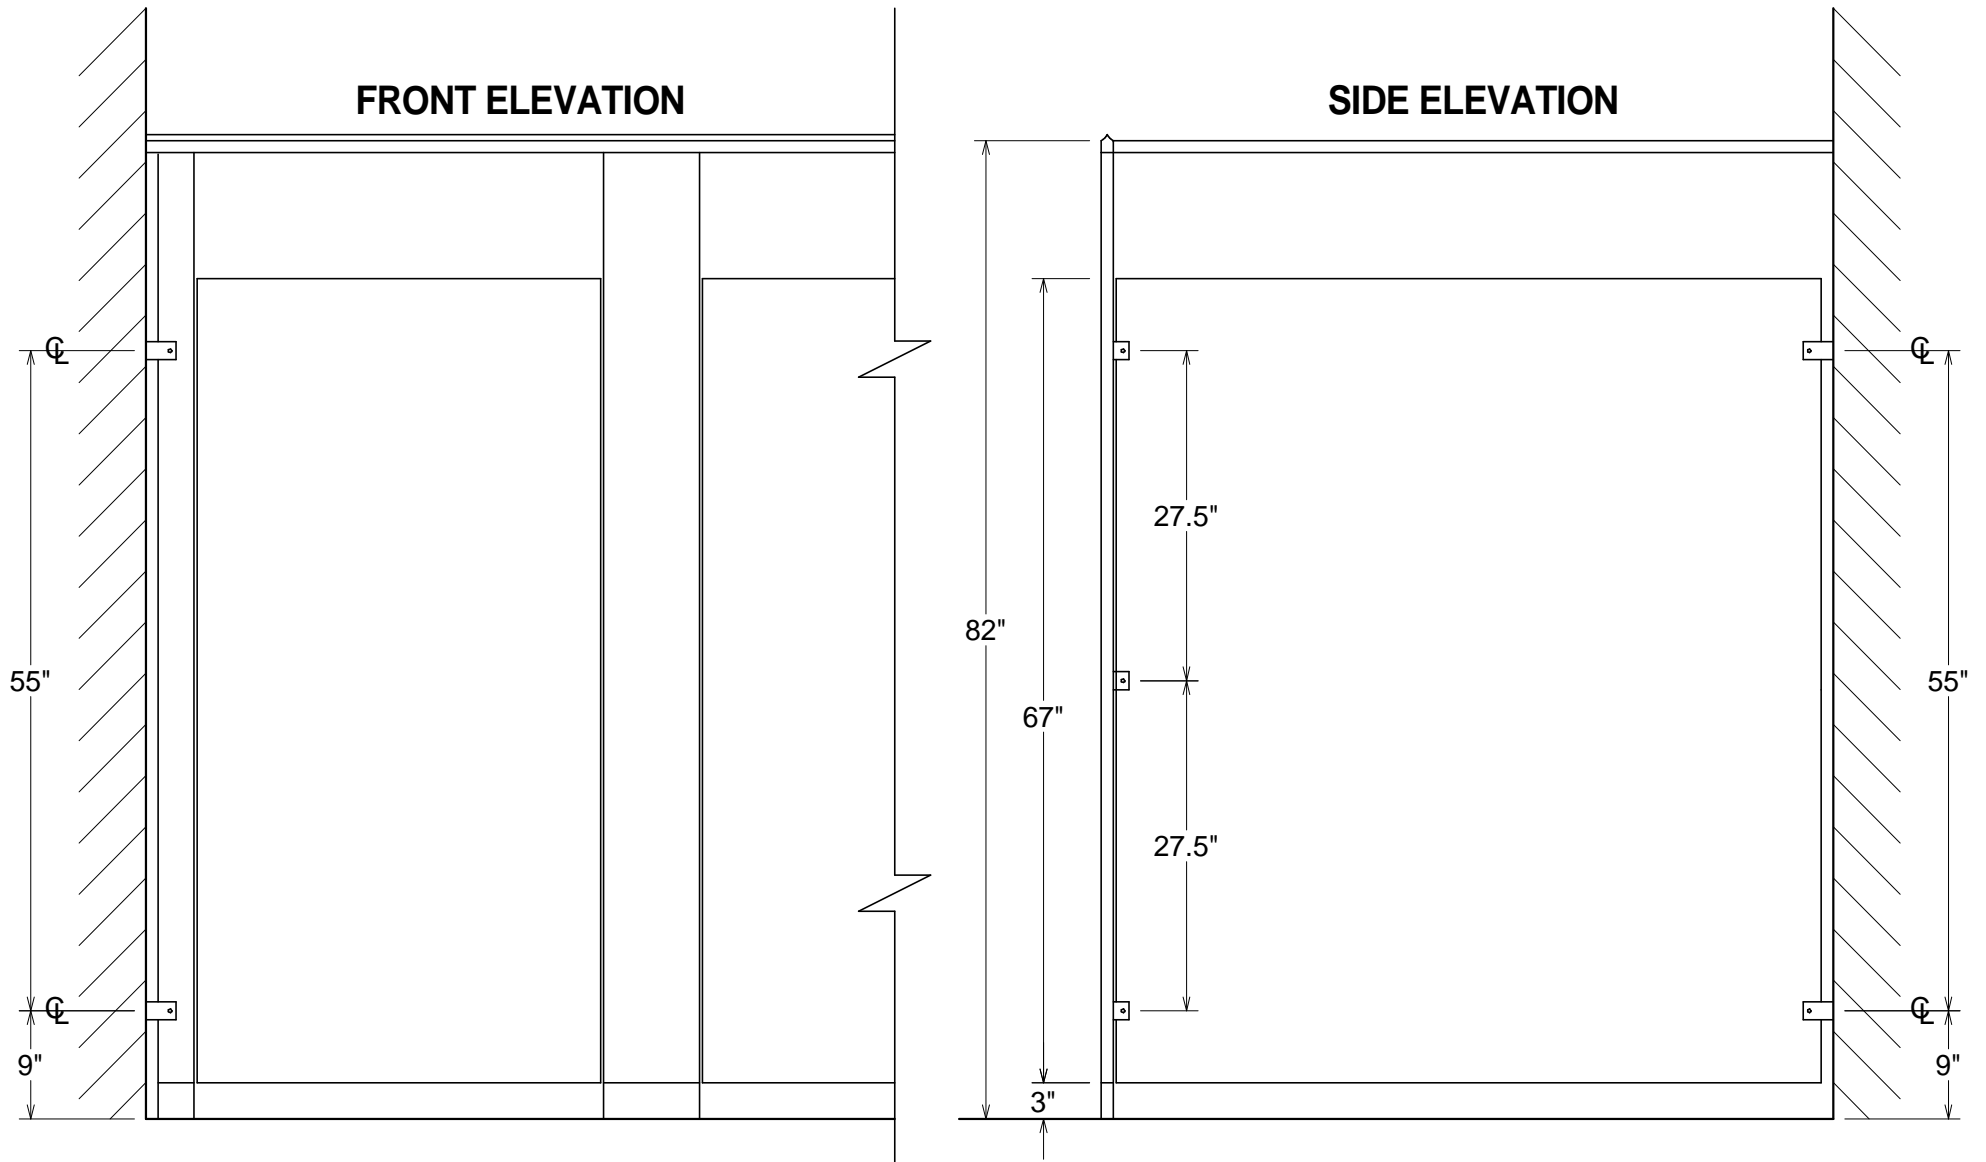

# PLASTIC LAMINATE (EASTERN)

**GENERAL PARTITIONS** Mfg. Corp.  
1702 Peninsula Drive, Erie PA  
P.O. Box 8370, Erie, PA 16505-0370  
Phone (814) 833-1154 FAX (814) 838-3473

**SERIES 40 - TYPICAL ELEVATION**  
**BACKING POINTS FOR OTHER THAN MASONRY WALLS INDICATED**  
**STANDARD HARDWARE - 67" HIGH PANELS & DOORS**