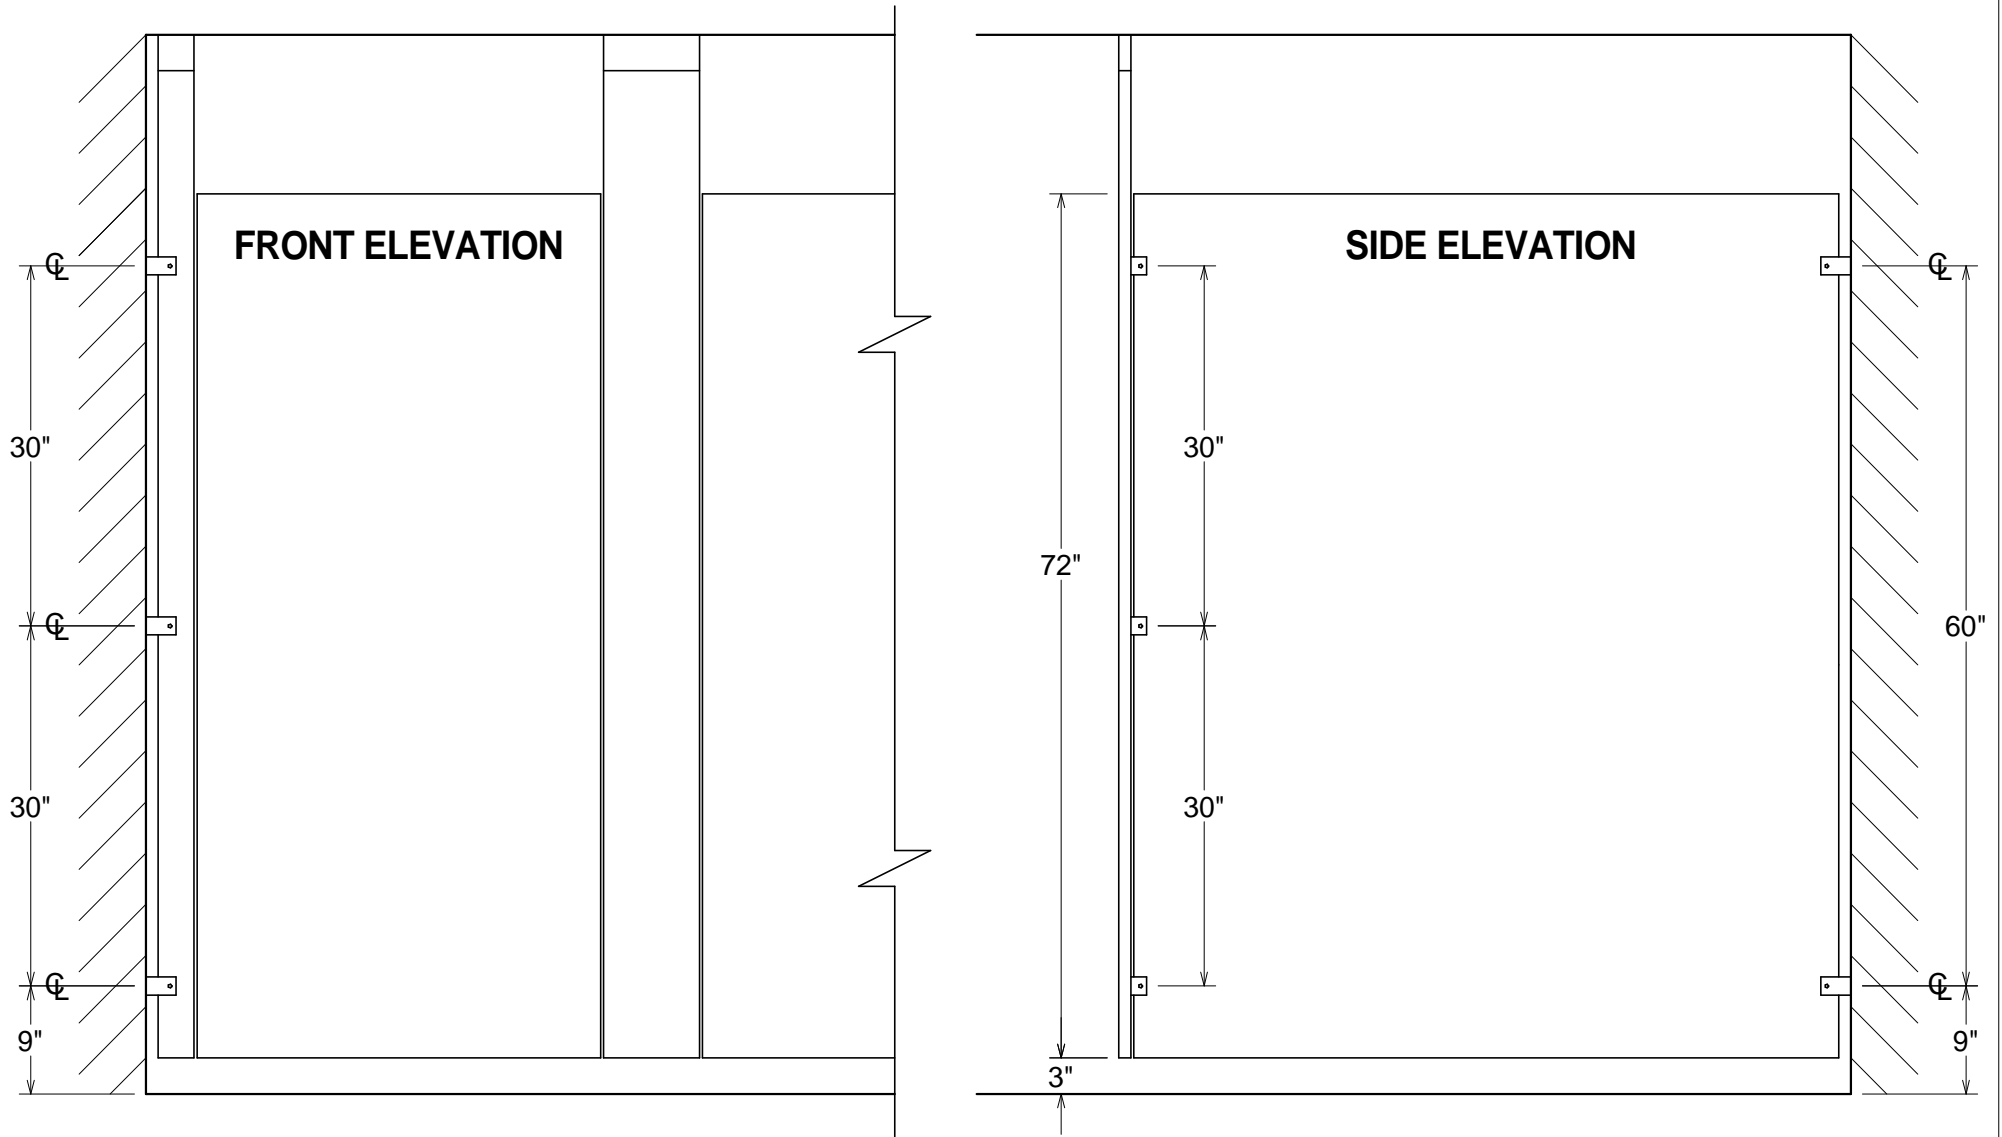

# PLASTIC LAMINATE (EASTERN MAX)

**GENERAL PARTITIONS** Mfg. Corp.  
1702 Peninsula Drive, Erie PA  
P.O. Box 8370, Erie, PA 16505-0370  
Phone (814) 833-1154 FAX (814) 838-3473

**SERIES 50 - TYPICAL ELEVATION**  
**BACKING POINTS FOR OTHER THAN MASONRY WALLS INDICATED**  
**STANDARD HARDWARE - 72" HIGH PANELS & DOORS**