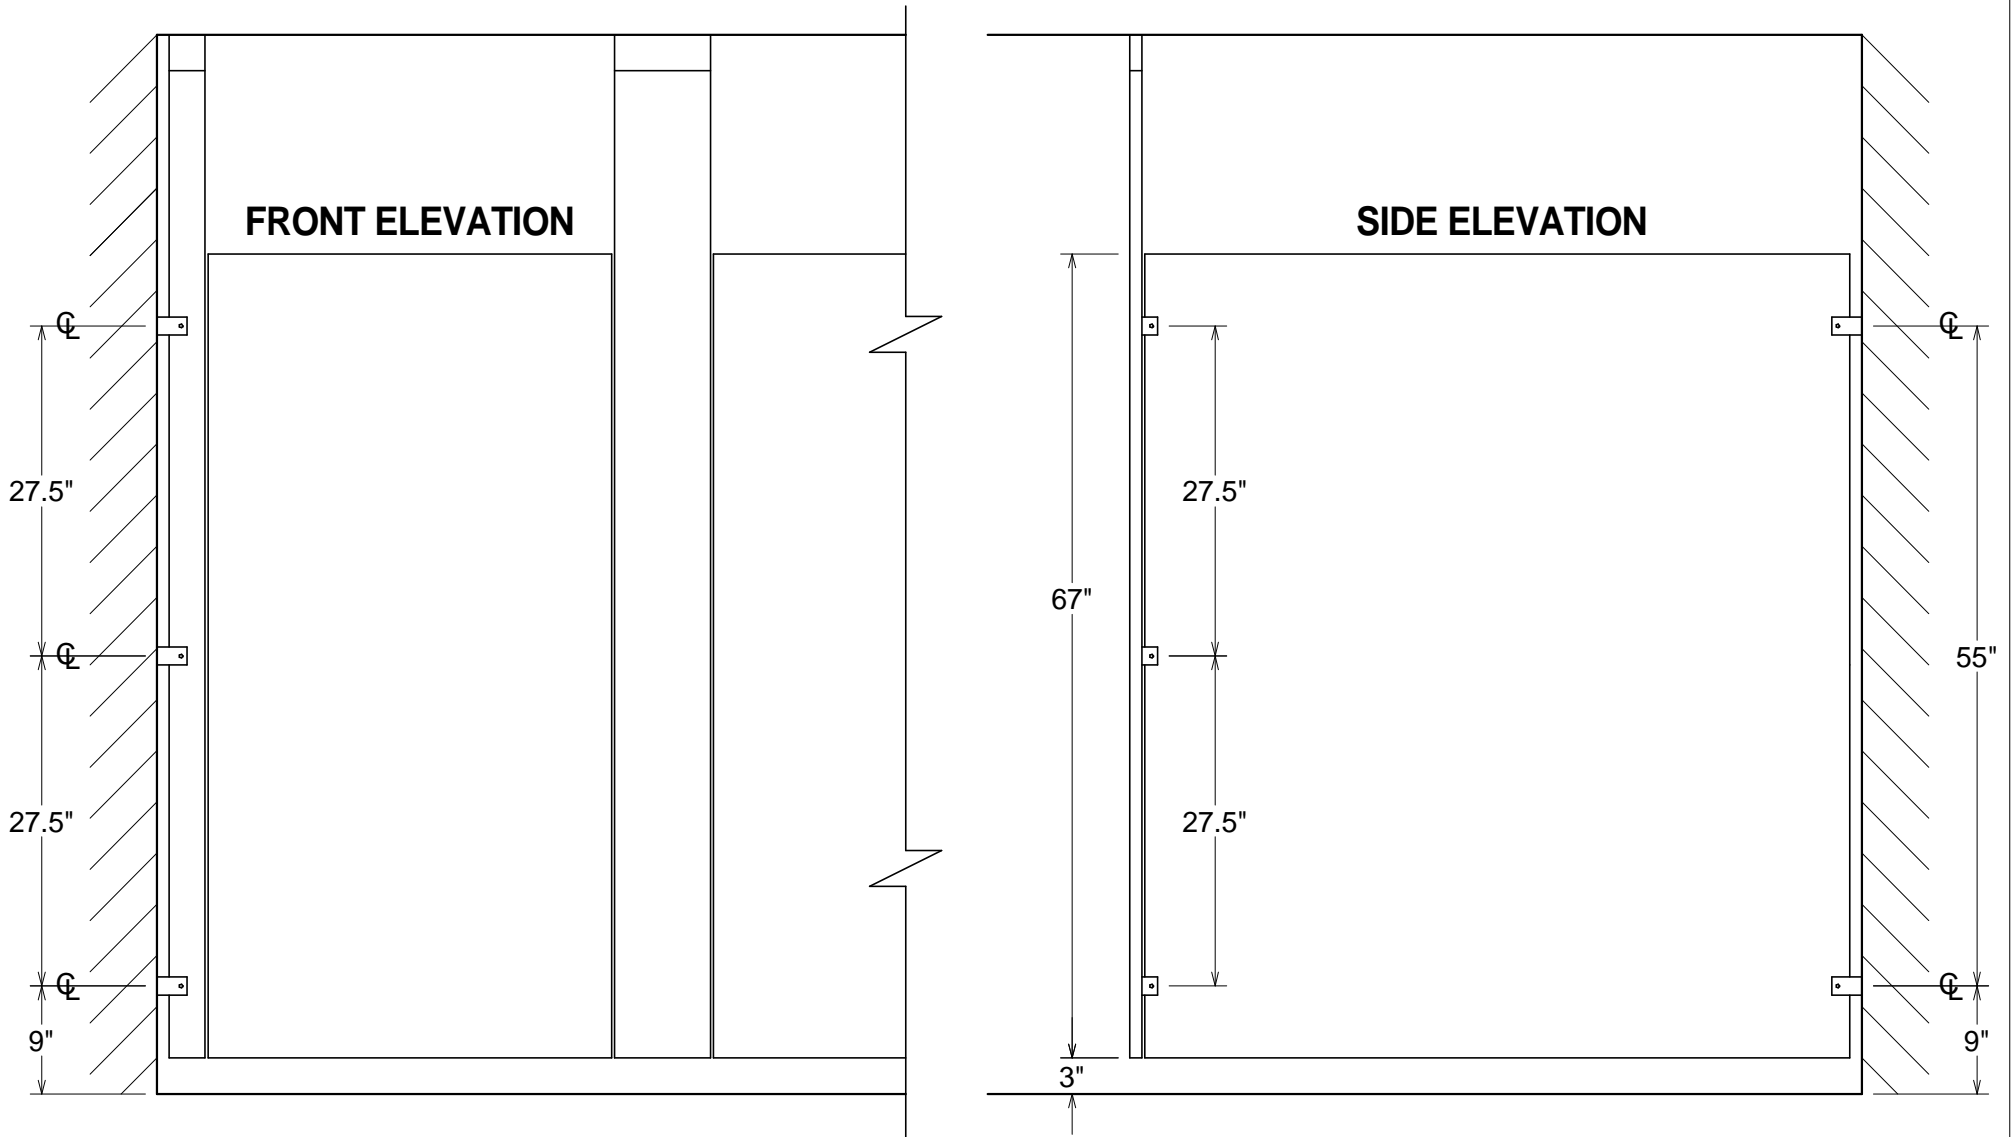

PLASTIC LAMINATE (EASTERN)

GENERAL PARTITIONS Mfg. Corp.
1702 Peninsula Drive, Erie PA
P.O. Box 8370, Erie, PA 16505-0370
Phone (814) 833-1154 FAX (814) 838-3473

SERIES 50 - TYPICAL ELEVATION
BACKING POINTS FOR OTHER THAN MASONRY WALLS INDICATED
STANDARD HARDWARE - 67" HIGH PANELS & DOORS