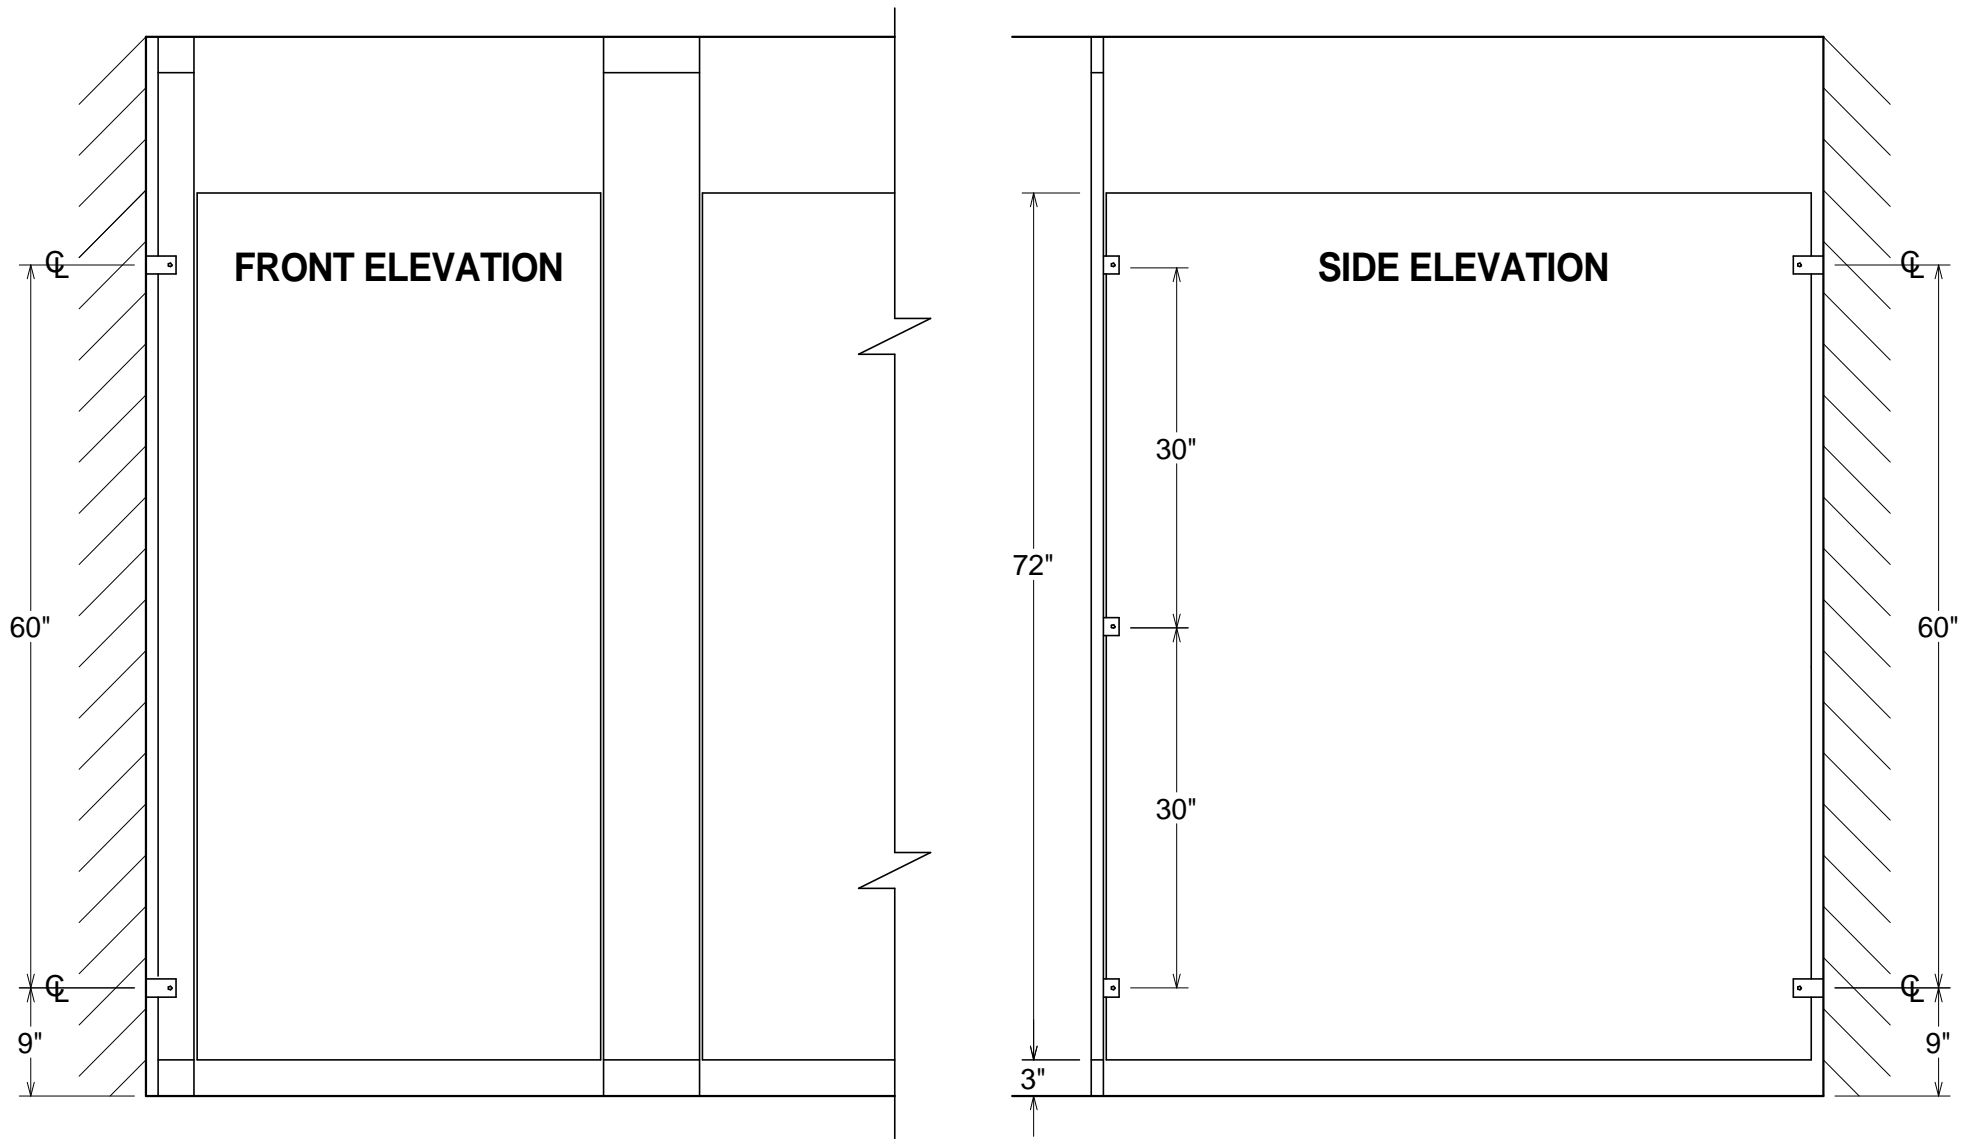

PLASTIC LAMINATE (EASTERN MAX)

GENERAL PARTITIONS Mfg. Corp.
1702 Peninsula Drive, Erie PA
P.O. Box 8370, Erie, PA 16505-0370
Phone (814) 833-1154 FAX (814) 838-3473

SERIES 60 - TYPICAL ELEVATION
BACKING POINTS FOR OTHER THAN MASONRY WALLS INDICATED
STANDARD HARDWARE - 72" HIGH PANELS & DOORS