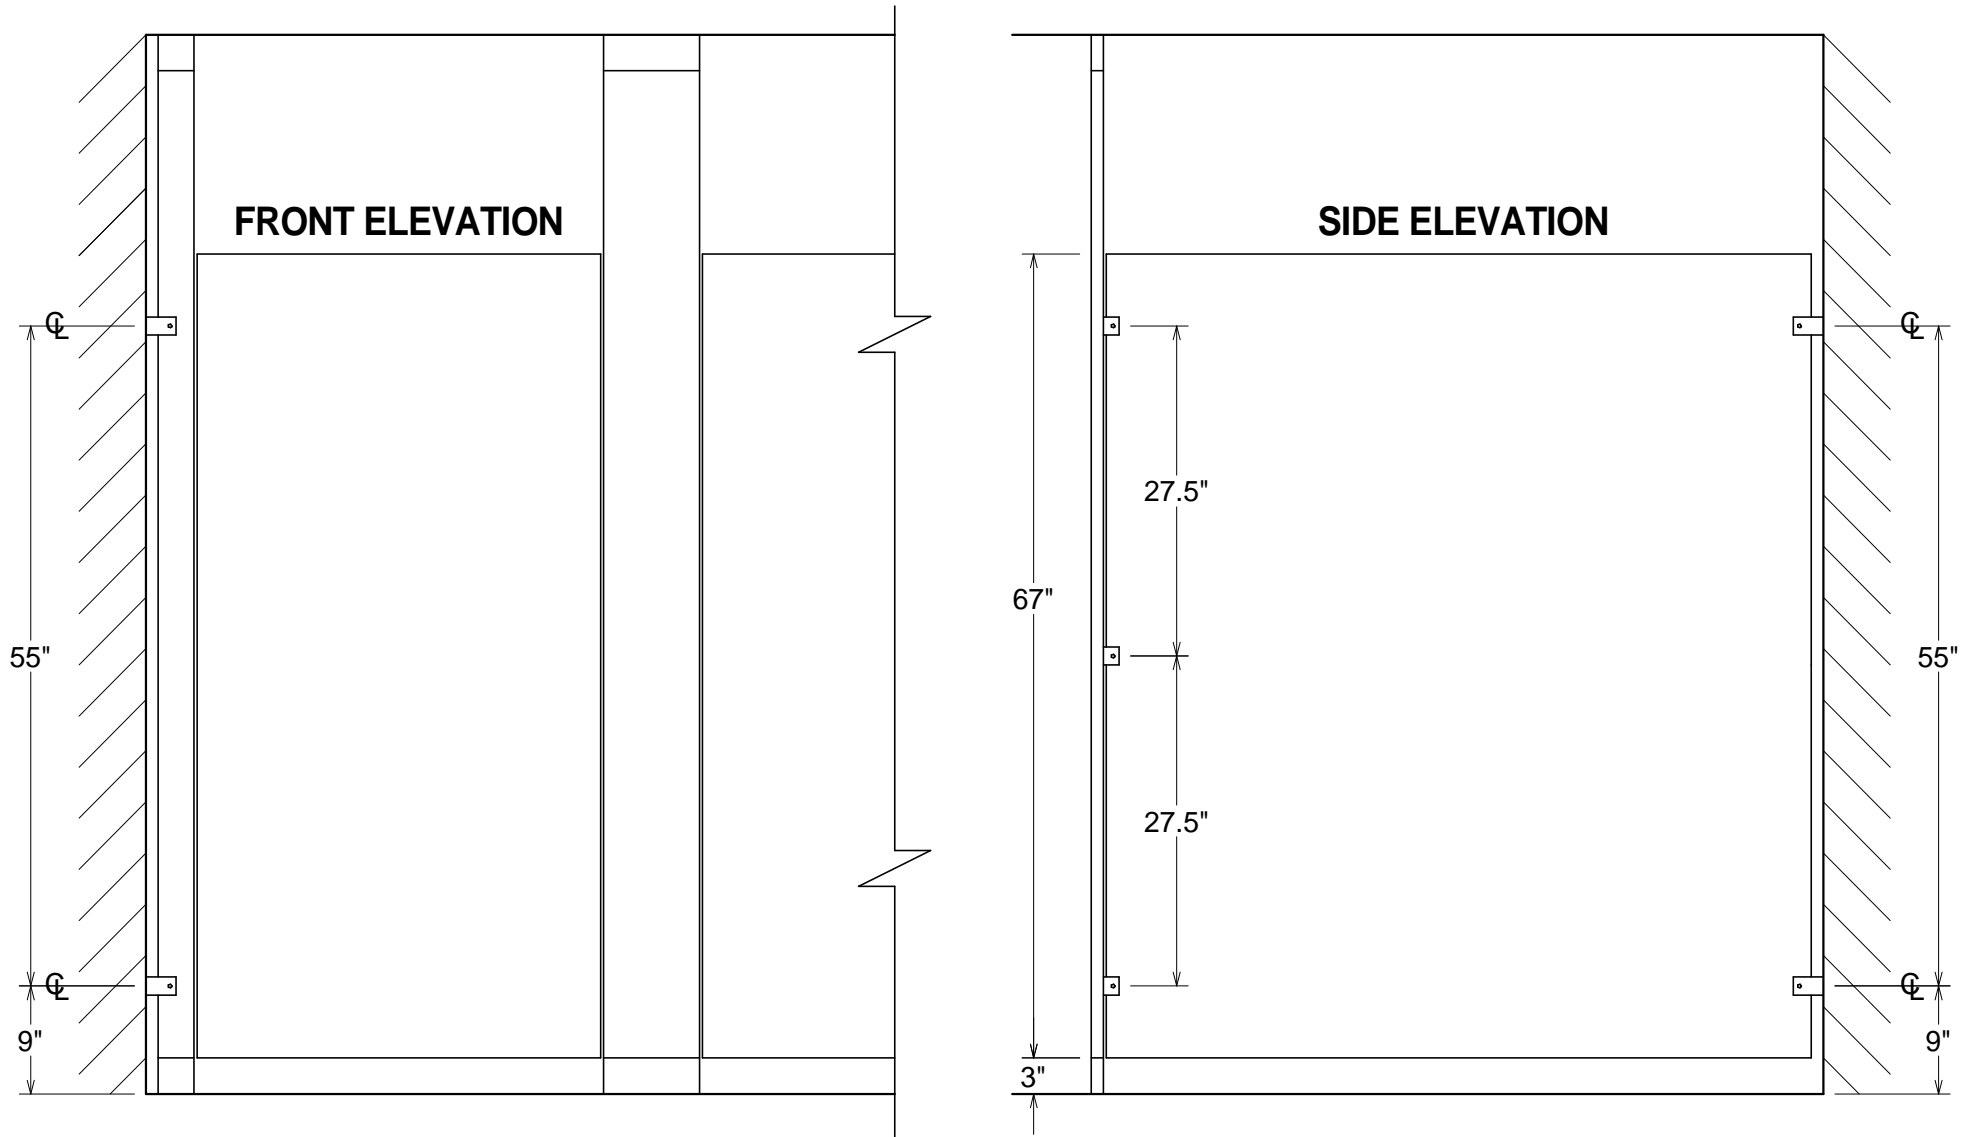

PLASTIC LAMINATE (EASTERN)

GENERAL PARTITIONS Mfg. Corp.
1702 Peninsula Drive, Erie PA
P.O. Box 8370, Erie, PA 16505-0370
Phone (814) 833-1154 FAX (814) 838-3473

SERIES 60 - TYPICAL ELEVATION
BACKING POINTS FOR OTHER THAN MASONRY WALLS INDICATED
STANDARD HARDWARE - 67" HIGH PANELS & DOORS