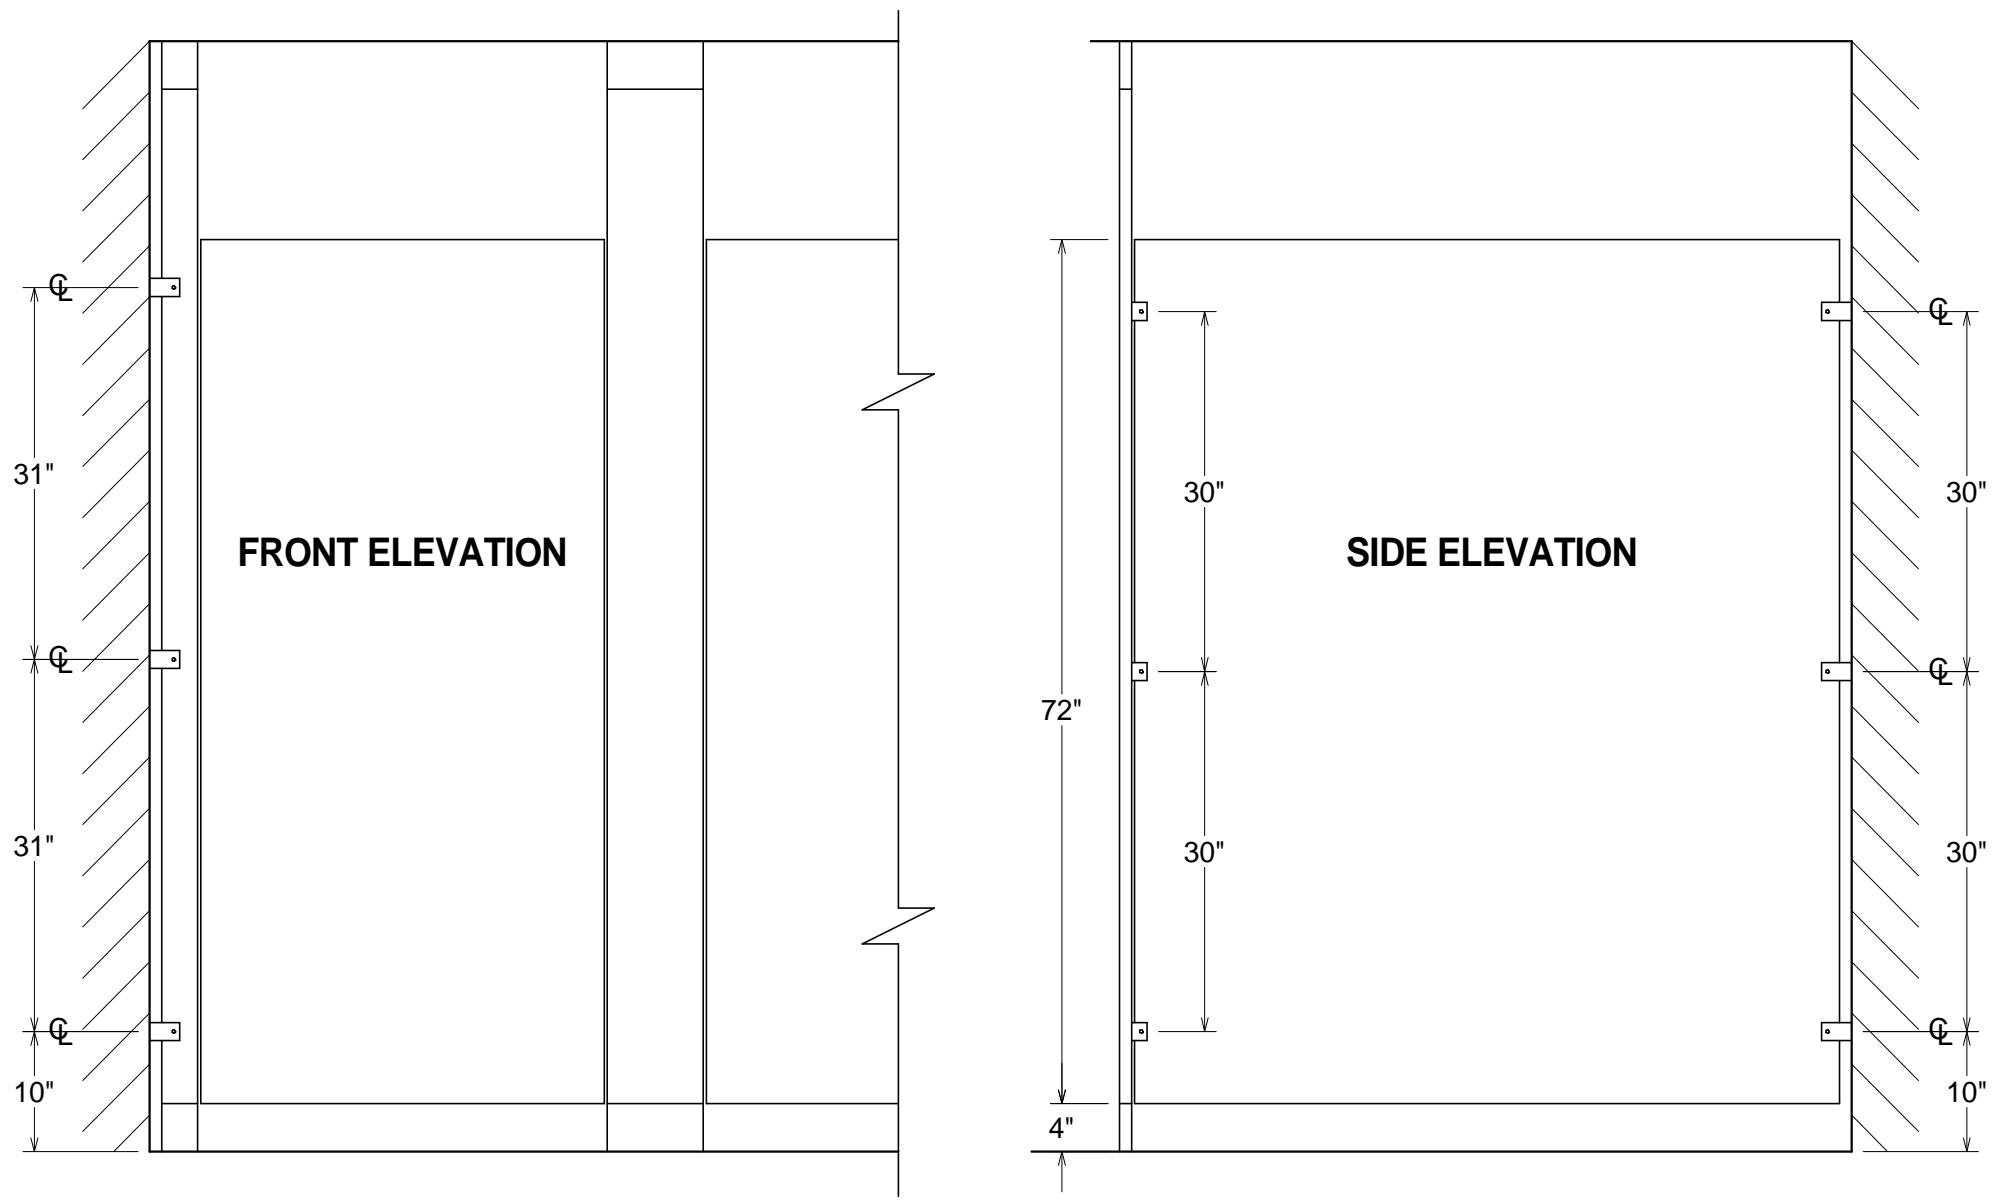

# SOLID PHENOLIC CORE (EASTERN MAX)

**GENERAL PARTITIONS** Mfg. Corp.  
1702 Peninsula Drive, Erie PA  
P.O. Box 8370, Erie, PA 16505-0370  
Phone (814) 833-1154 FAX (814) 838-3473

**SERIES 60 - TYPICAL ELEVATION**  
**BACKING POINTS FOR OTHER THAN MASONRY WALLS INDICATED**  
**STANDARD ALUMINUM HARDWARE - 72" HIGH PANELS & DOORS**