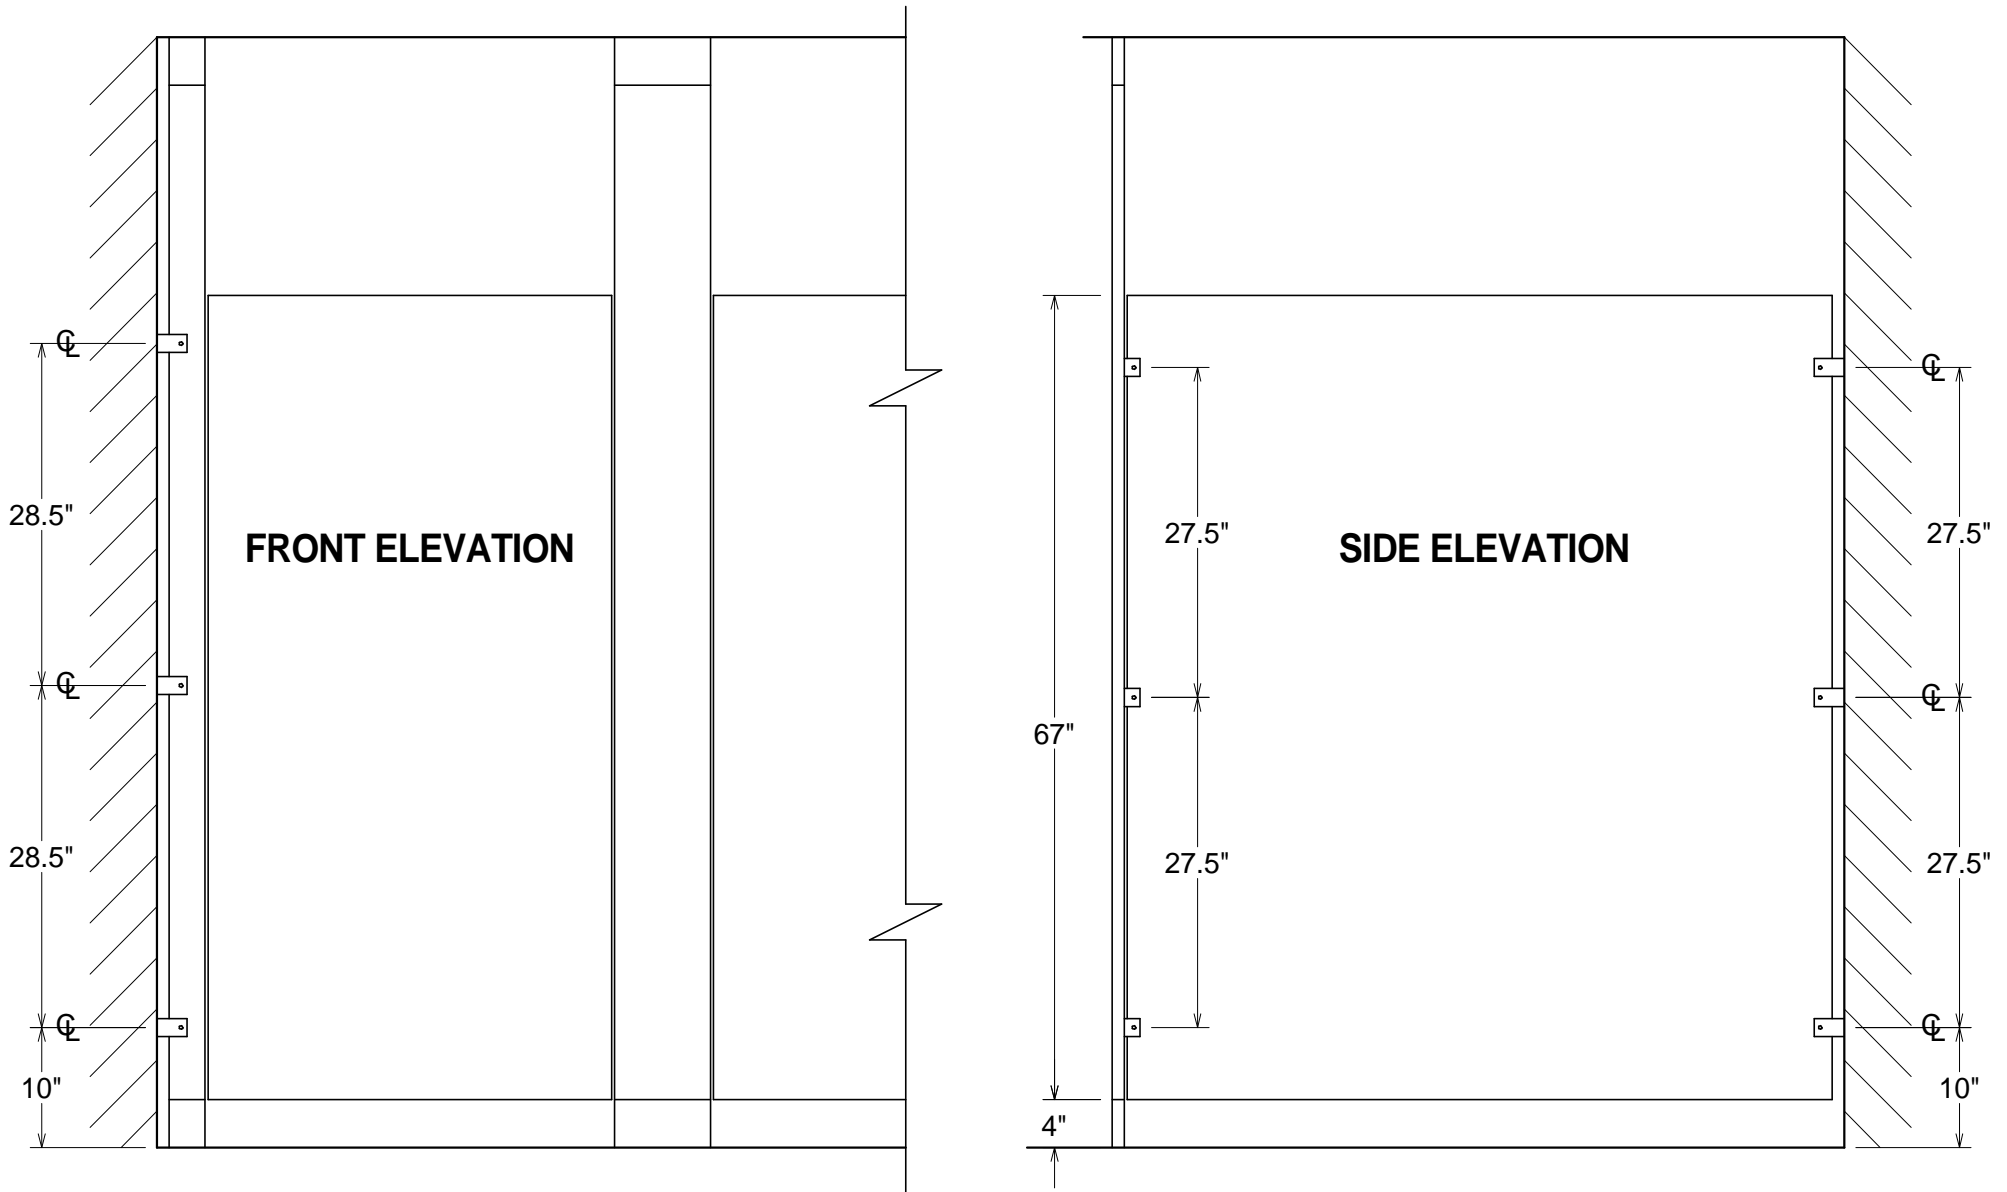

SOLID PHENOLIC CORE (EASTERN)

GENERAL PARTITIONS Mfg. Corp.
1702 Peninsula Drive, Erie PA
P.O. Box 8370, Erie, PA 16505-0370
Phone (814) 833-1154 FAX (814) 838-3473

SERIES 60 - TYPICAL ELEVATION
BACKING POINTS FOR OTHER THAN MASONRY WALLS INDICATED
STANDARD ALUMINUM HARDWARE - 67" HIGH PANELS & DOORS